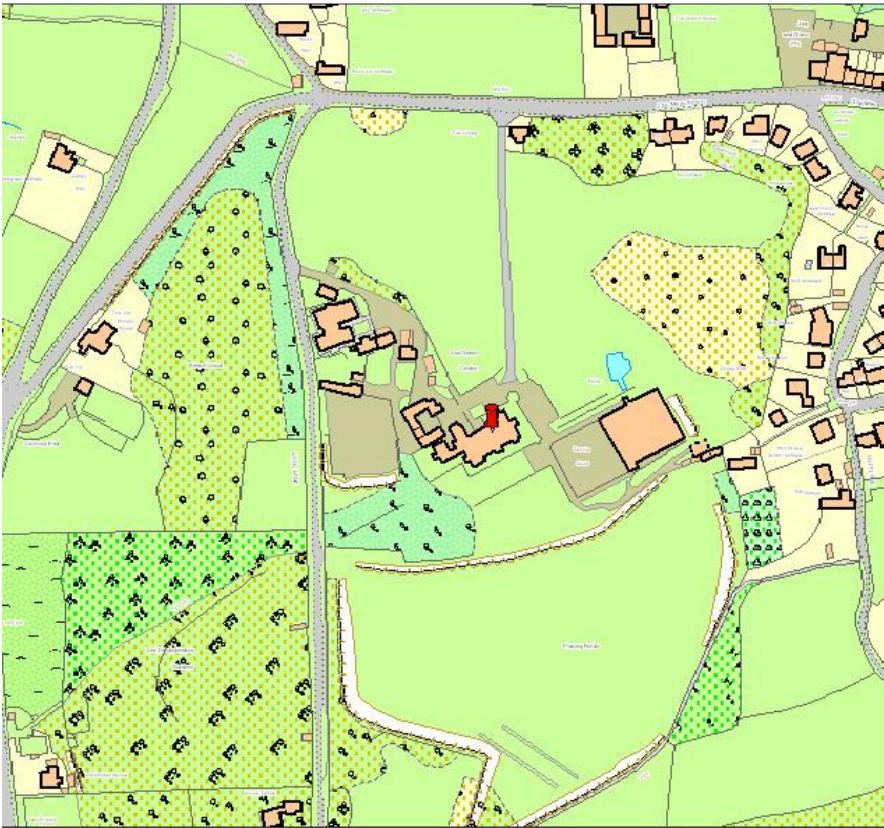

Meadow Lodge is located on the site of Lea Green Learning and Development Centre, which is in the village of Lea near Matlock. The facility is located a few metres away from a fully accessible, sensory play area, which is open to the general public. To use the play area, visitors need to first register with Lea Green, and then simply let the staff know when they wish to visit. The toilet is for use by anyone who requires it. Access is gained by requesting a key at the main Lea Green building. There is a car park adjacent to the facility.

The toilet with access to both sides

The changing couch/shower trolley

The hoist

Height adjustable wash hand basin

For more information about this facility, please contact Lea Green Learning and Development Centre.