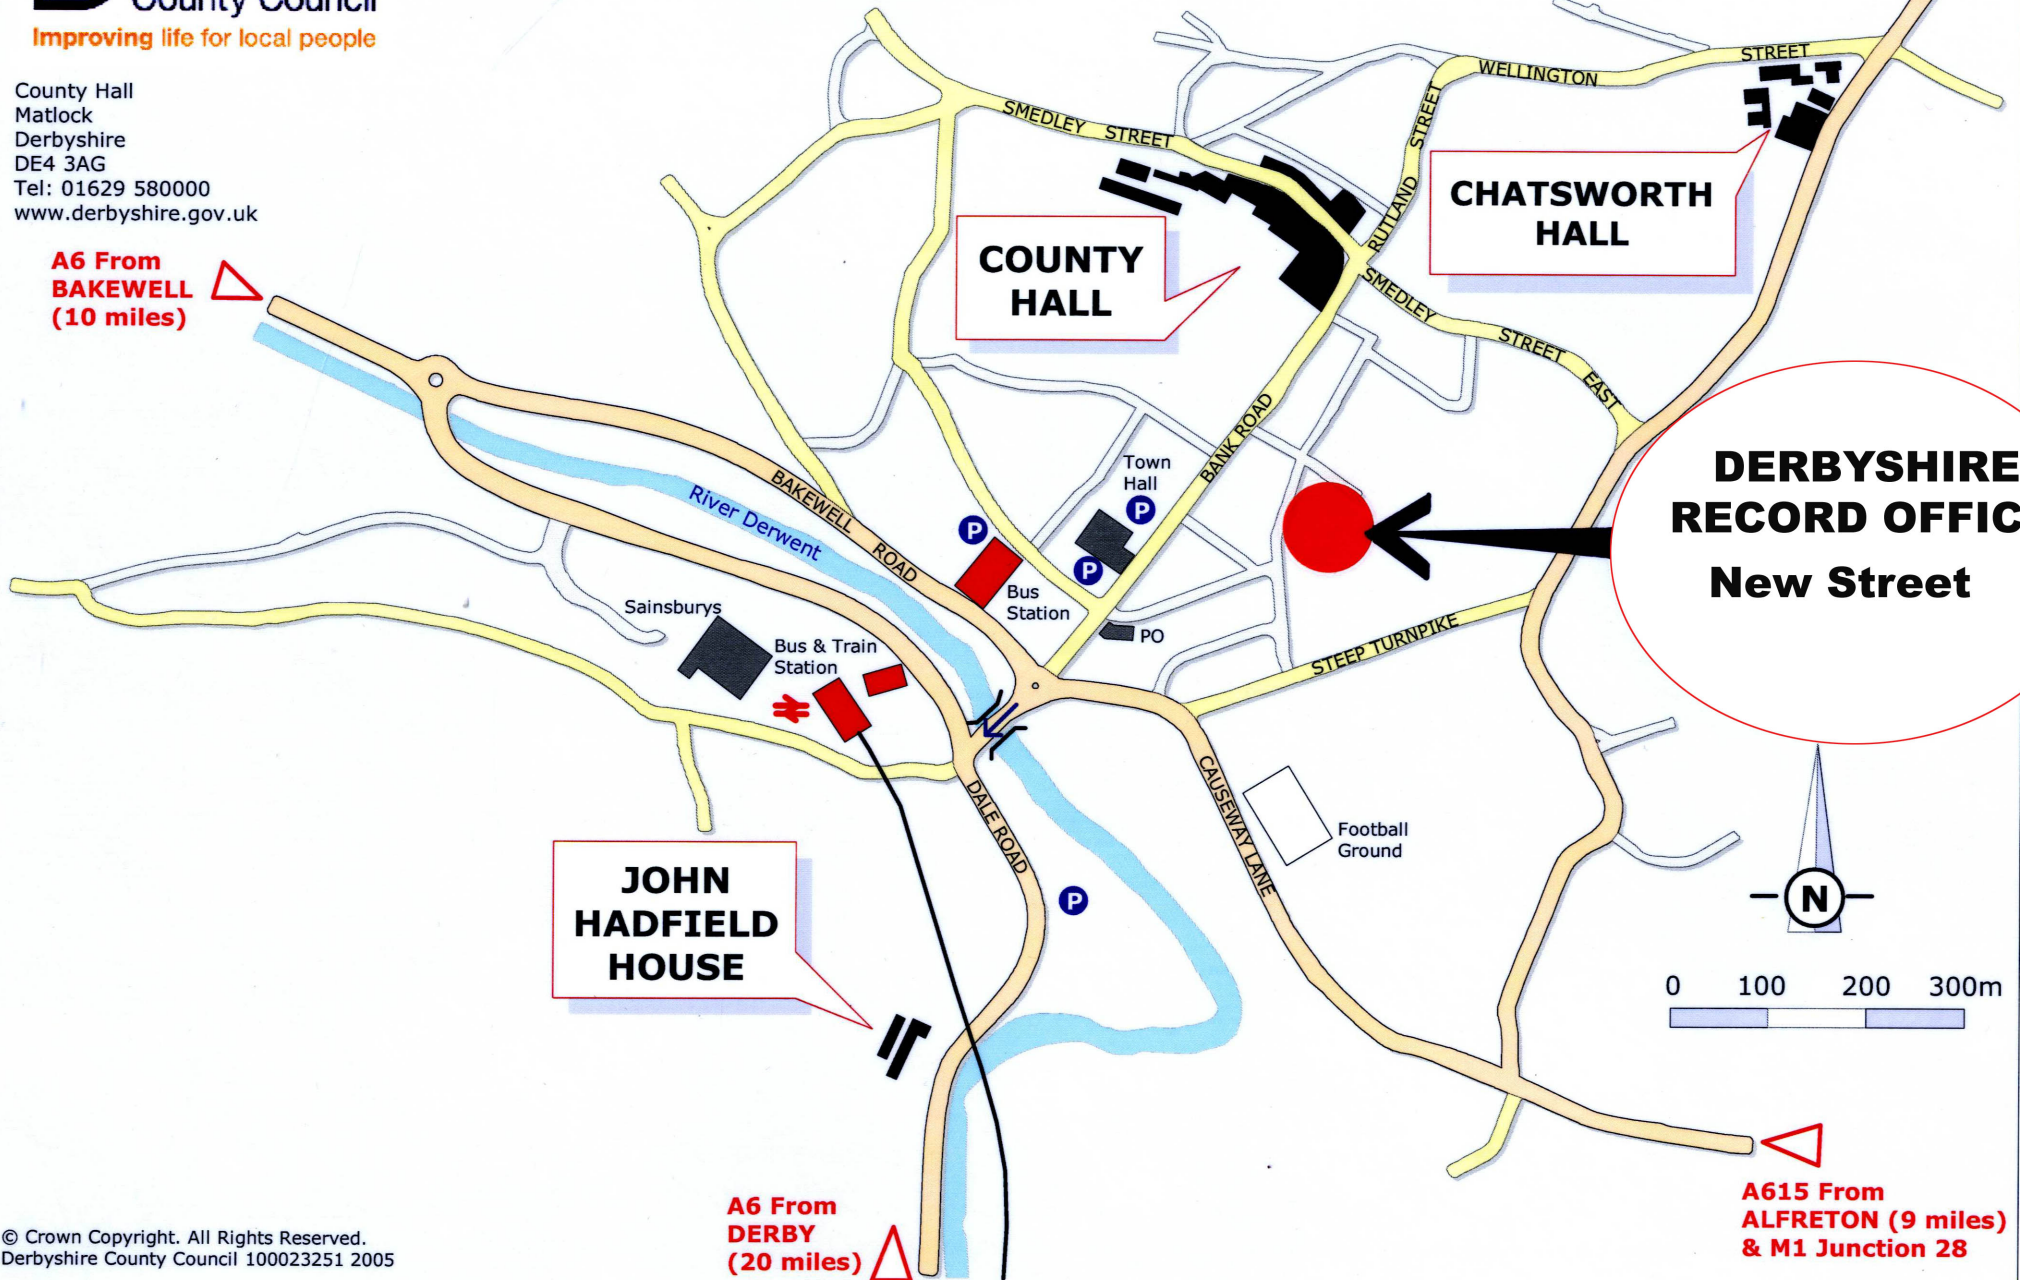

**DERBYSHIRE COUNTY COUNCIL  
MATLOCK OFFICE LOCATIONS**

County Hall  
Matlock  
Derbyshire  
DE4 3AG  
Tel: 01629 580000  
www.derbyshire.gov.uk

**A6 From  
BAKEWELL  
(10 miles)**

**A632 From  
CHESTERFIELD  
(10 miles)**

**DERBYSHIRE  
RECORD OFFICE  
New Street**

**A6 From  
DERBY  
(20 miles)**

**A615 From  
ALFRETON (9 miles)  
& M1 Junction 28**