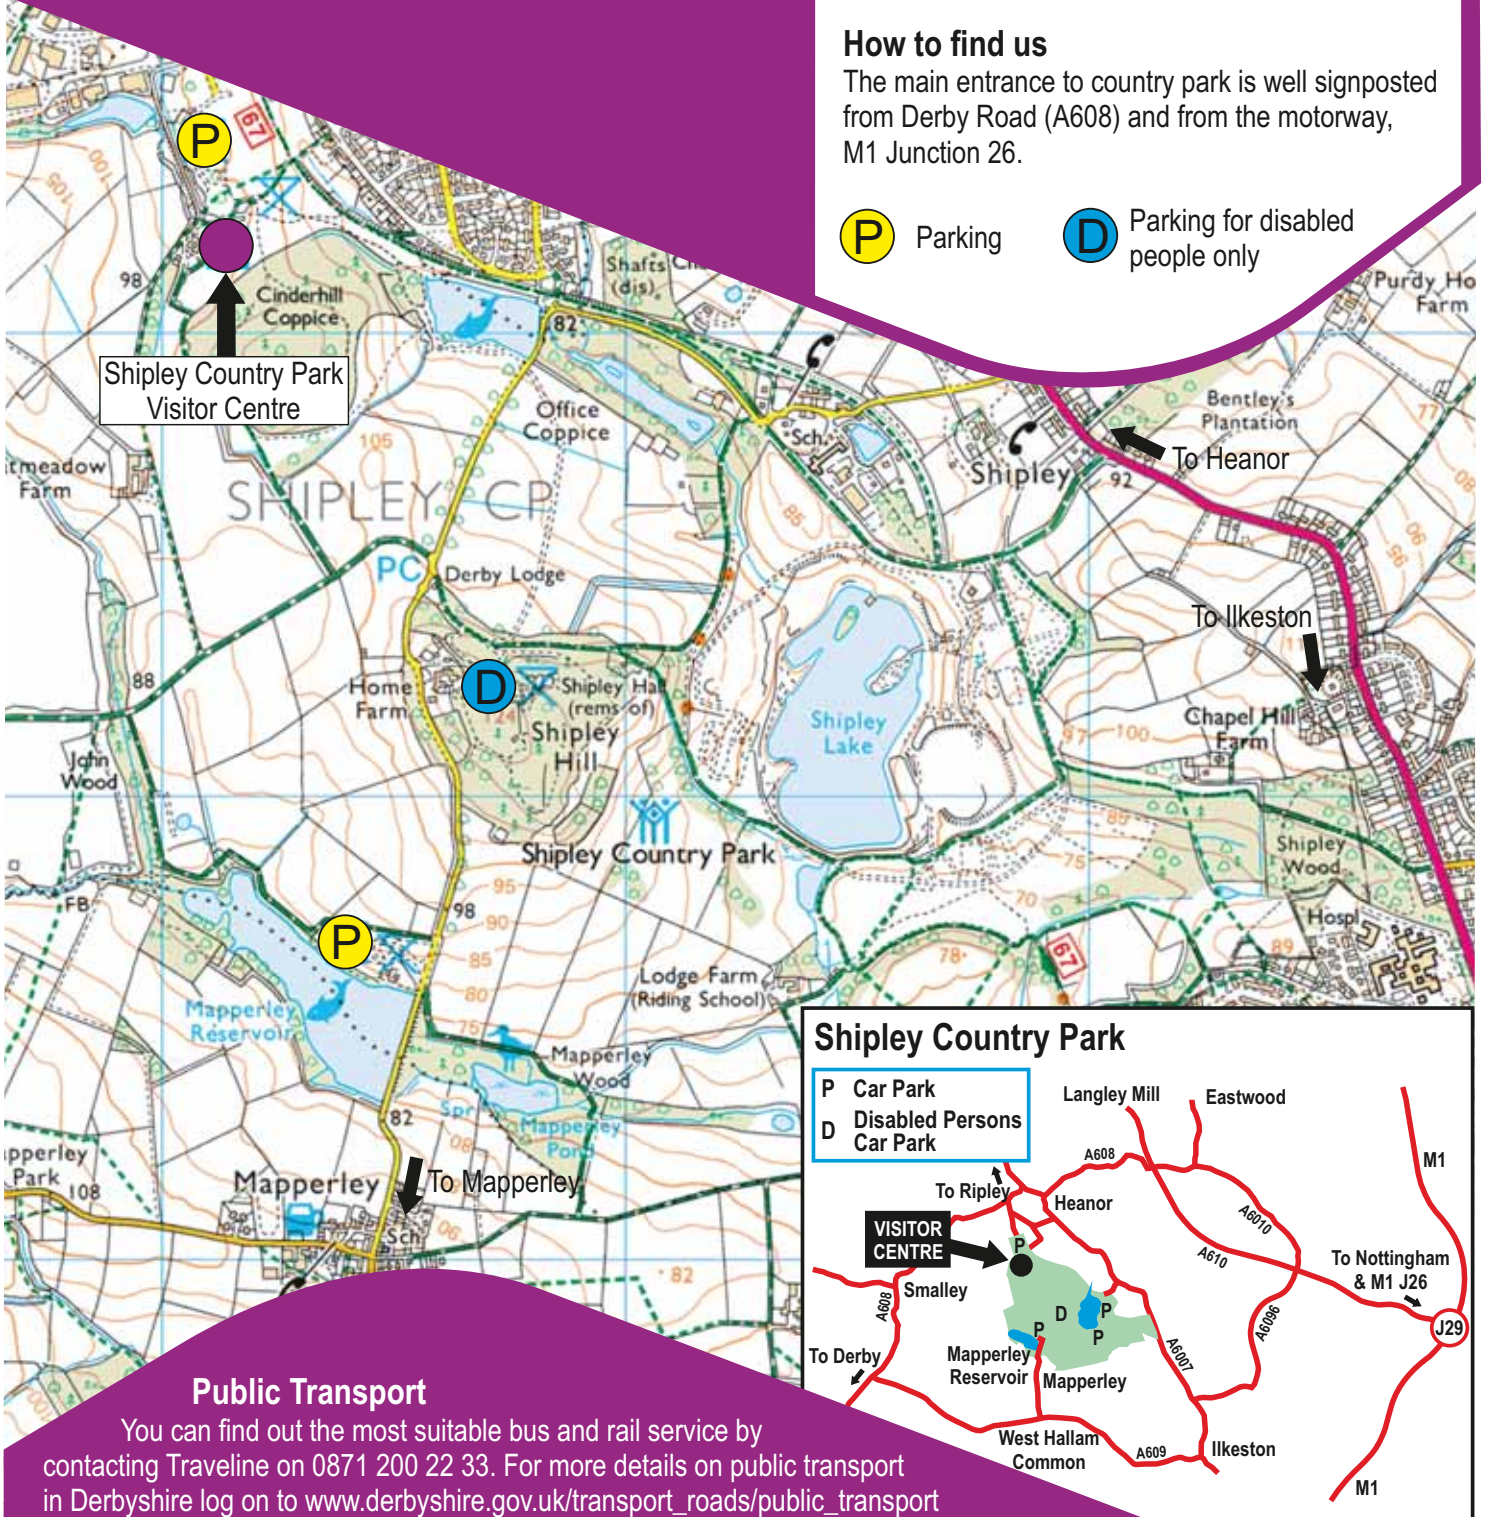

### How to find us

The main entrance to country park is well signposted from Derby Road (A608) and from the motorway, M1 Junction 26.

Parking

Parking for disabled people only