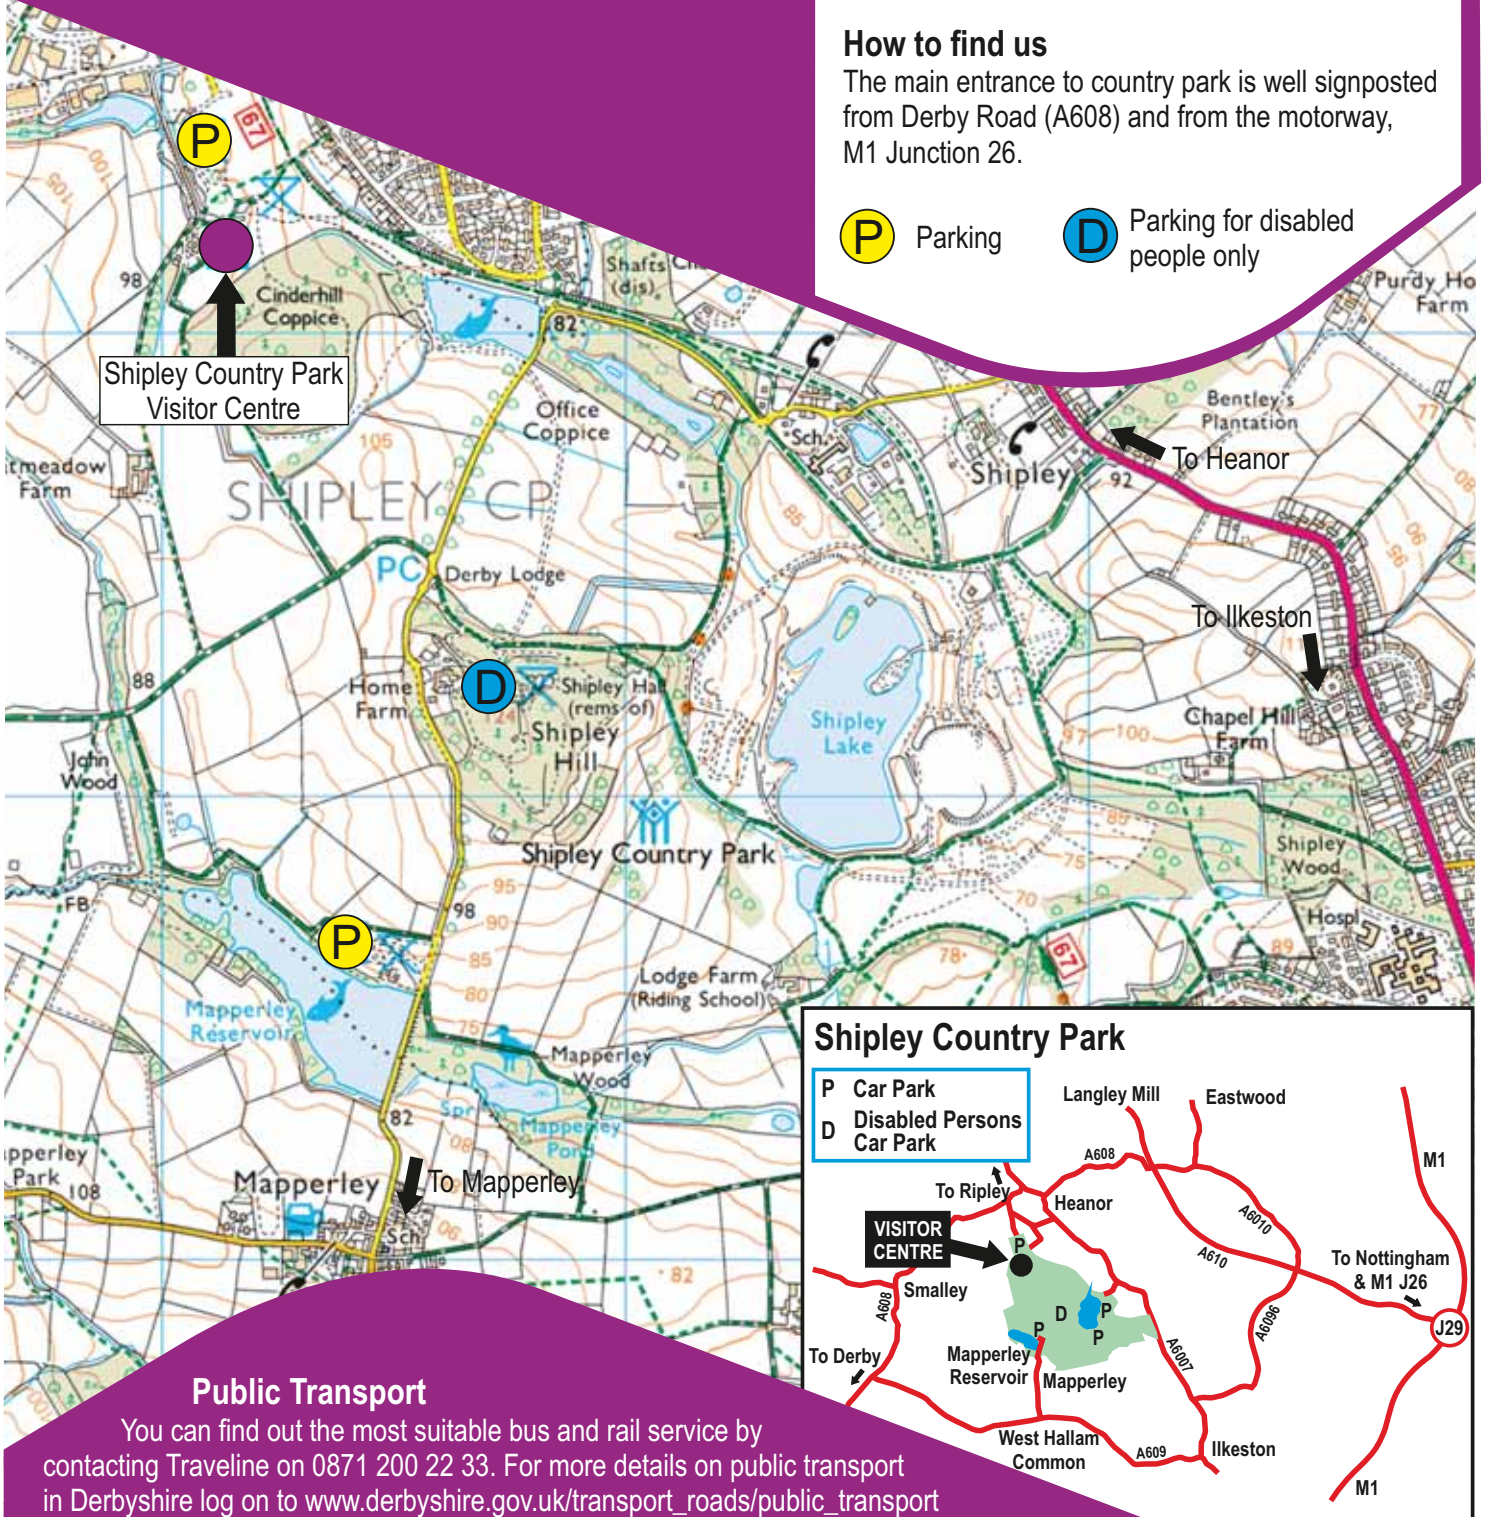

Shipley Country Park

Information about the park

Shipley Country Park Visitor Centre,
Slack Lane, Heanor, Derbyshire DE75 7GX
Tel: 01629 533991 www.derbyshire.gov.uk

How to find us

The main entrance to country park is well signposted from Derby Road (A608) and from the motorway, M1 Junction 26.

Parking

Parking for disabled people only

Public Transport

You can find out the most suitable bus and rail service by contacting Traveline on 0871 200 22 33. For more details on public transport in Derbyshire log on to www.derbyshire.gov.uk/transport_roads/public_transport