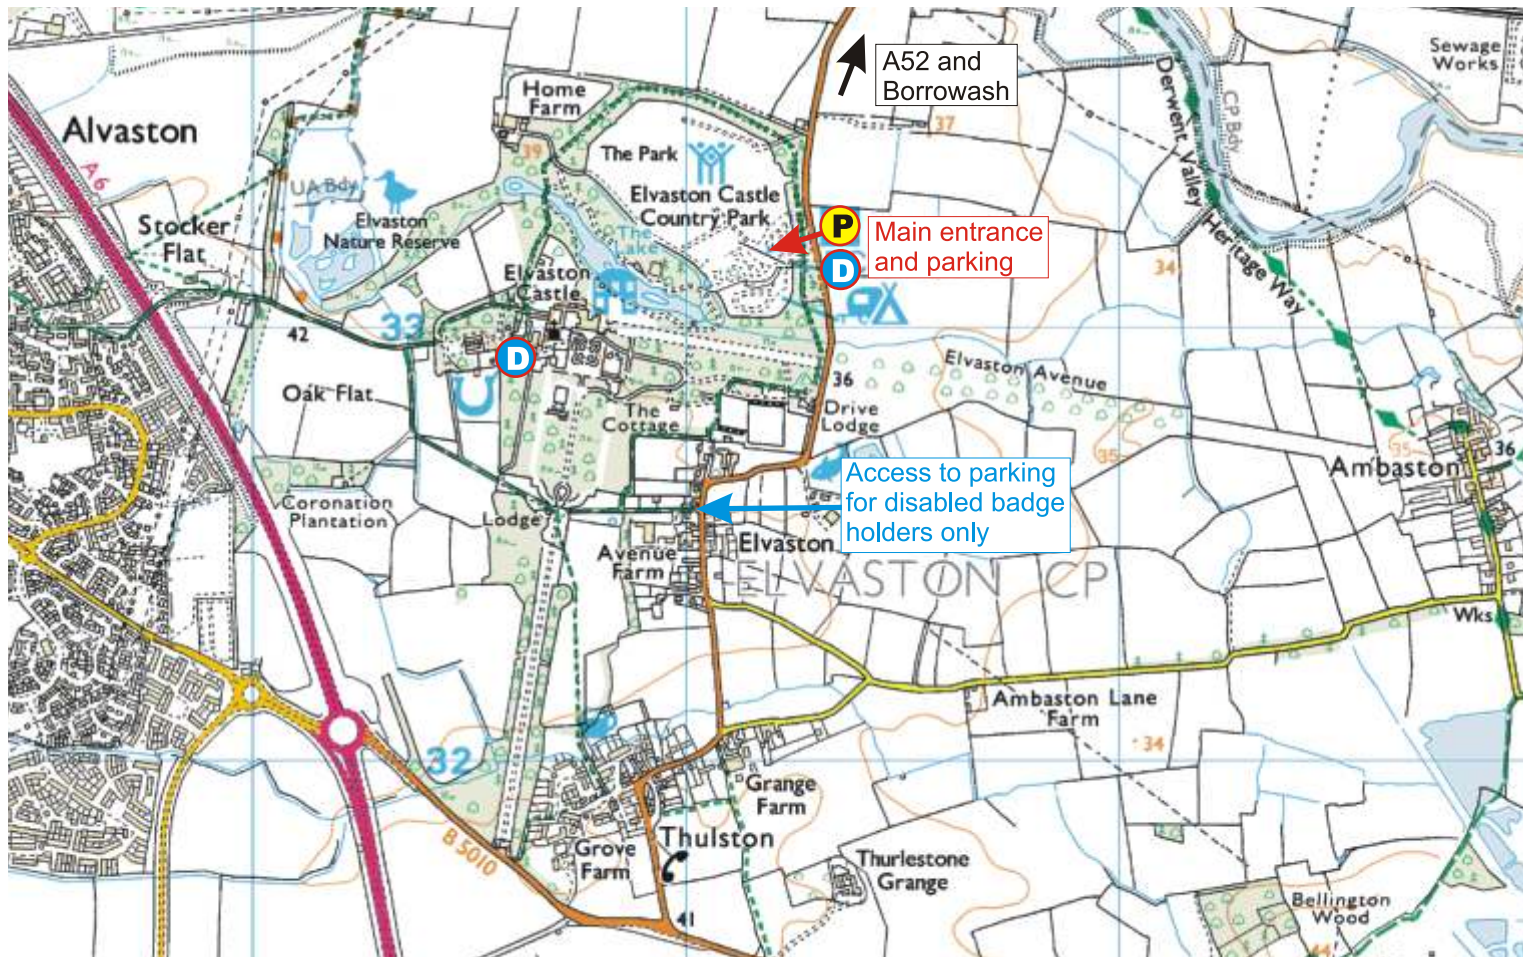

### How to find us

The main entrance to the country park is signposted from the A6005 Nottingham Road and the B5010 Borrowwash Road.

**P** Parking   **D** Parking for disabled badge holders only

© Crown copyright and database rights 2012. Ordnance Survey 100023251.