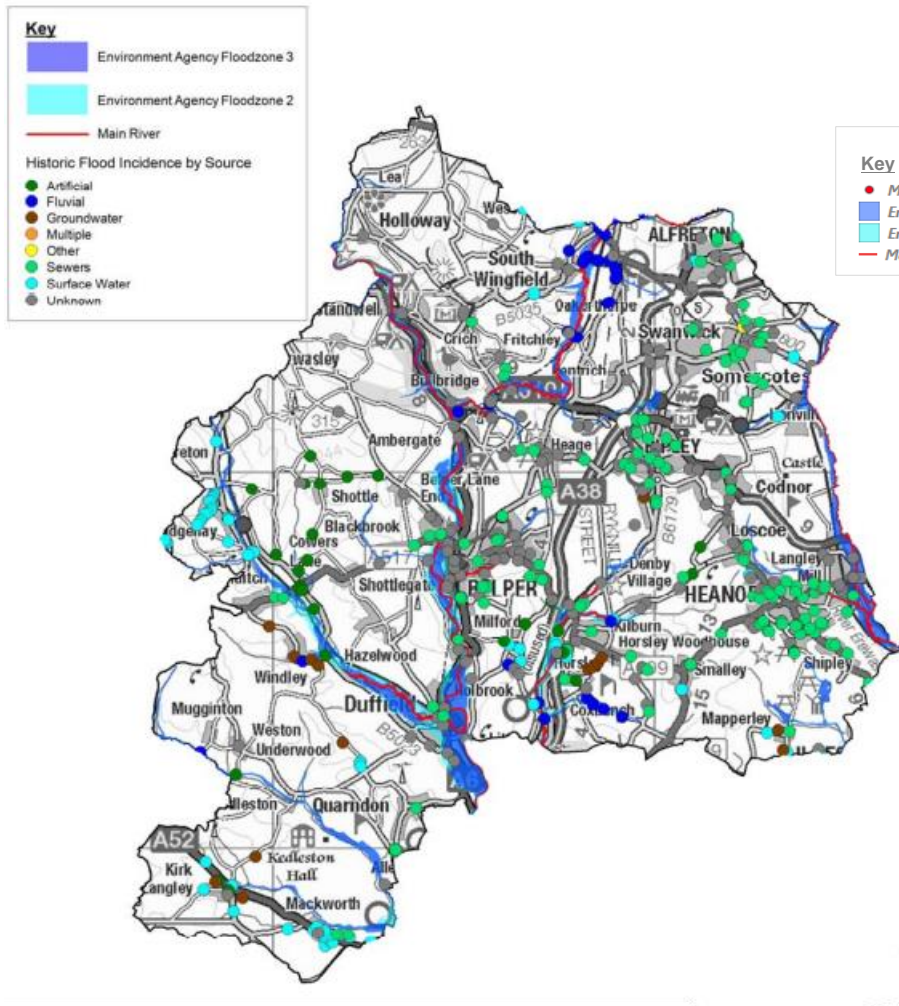

Amber Valley Borough Council

Map 1: Retrieved from 2012 Derbyshire Level 1 Minerals SFRA

Map 2: EA Flood Map for Planning Retrieved 11th of January 2022

Bolsover District

Map 3: Retrieved from 2012 Derbyshire Level 1 Minerals SFRA

Map 4: EA Flood Map for Planning Retrieved 11th of January 2022

Chesterfield Borough

Map 5: Retrieved from 2012 Derbyshire Level 1 Minerals SFRA

Map 6: EA Flood Map for Planning Retrieved 11th of January 2022

Erewash Borough

Map 7: Retrieved from 2012 Derbyshire Level 1 Minerals SFRA

Map 8: EA Flood Map for Planning Retrieved 11th of January 2022

Derbyshire Dales

Map 9: Retrieved from 2012 Derbyshire Level 1 Minerals SFRA

Map 10: EA Flood Map for Planning Retrieved 11th of January 2022

High Peak Borough

Map 11: Retrieved from 2012 Derbyshire Level 1 Minerals SFRA

Map 12: EA Flood Map for Planning Retrieved 11th of January 2022