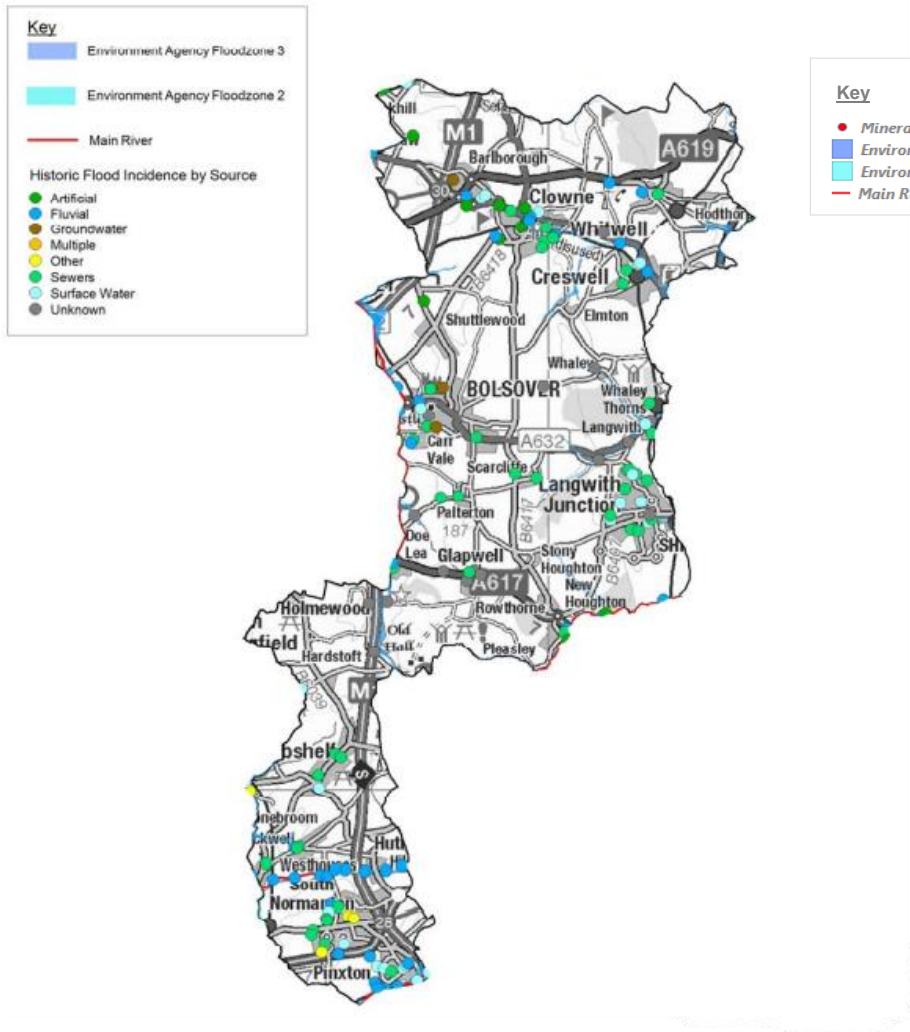

Amber Valley Borough Council

Map 1: Retrieved from 2012 Derbyshire Level 1 Minerals SFRA

Map 2: EA Flood Map for Planning Retrieved 11th of January 2022

Bolsover District

Map 3: Retrieved from 2012 Derbyshire Level 1 Minerals SFRA

Map 4: EA Flood Map for Planning Retrieved 11th of January 2022

Chesterfield Borough

Map 5: Retrieved from 2012 Derbyshire Level 1 Minerals SFRA

Map 6: EA Flood Map for Planning Retrieved 11th of January 2022

Erewash Borough

Map 7: Retrieved from 2012 Derbyshire Level 1 Minerals SFRA

Map 8: EA Flood Map for Planning Retrieved 11th of January 2022

Derbyshire Dales

Map 9: Retrieved from 2012 Derbyshire Level 1 Minerals SFRA

Map 16: EA Flood Map for Planning Retrieved 11th of January 2022

Derby City

Map 17: Retrieved from 2012 Derbyshire Level 1 Minerals SFRA

Map 18: EA Flood Map for Planning Retrieved 11th of January 2022

Existing Mineral Site Locations