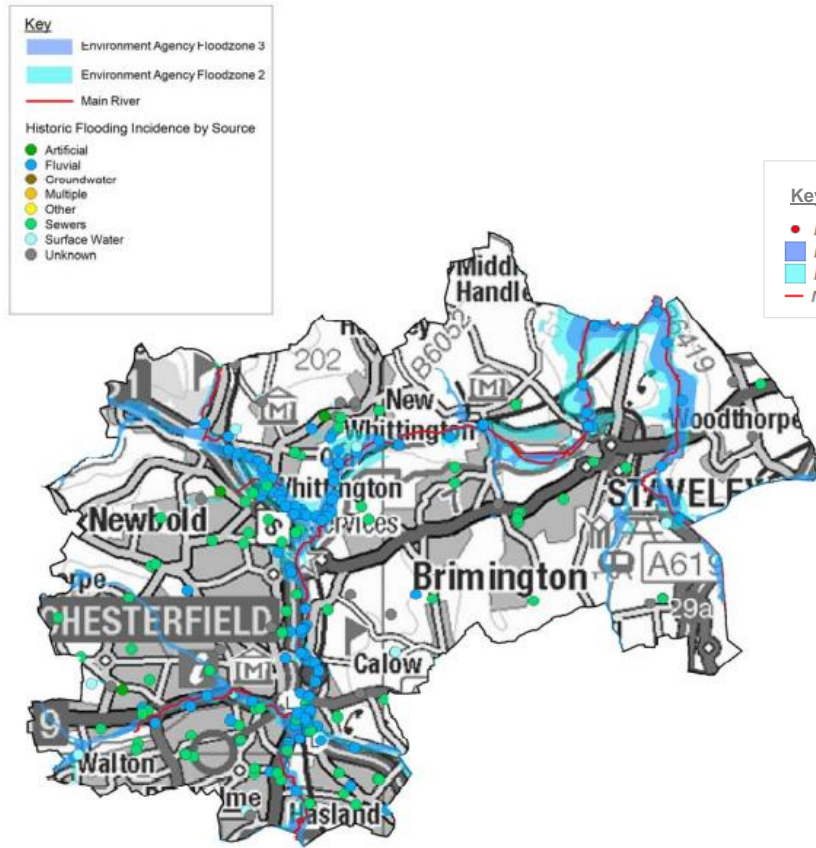

Amber Valley Borough Council

Map 1: Retrieved from 2012 Derbyshire Level 1 Minerals SFRA

Map 2: EA Flood Map for Planning Retrieved 11th of January 2022

Bolsover District

Map 3: Retrieved from 2012 Derbyshire Level 1 Minerals SFRA

Map 4: EA Flood Map for Planning Retrieved 11th of January 2022

Chesterfield Borough

Map 5: Retrieved from 2012 Derbyshire Level 1 Minerals SFRA

Map 6: EA Flood Map for Planning Retrieved 11th of January 2022

Erewash Borough

Map 7: Retrieved from 2012 Derbyshire Level 1 Minerals SFRA

Map 8: EA Flood Map for Planning Retrieved 11th of January 2022

Derbyshire Dales

Map 9: Retrieved from 2012 Derbyshire Level 1 Minerals SFRA

Map 10: EA Flood Map for Planning Retrieved 11th of January 2022

High Peak Borough

Map 11: Retrieved from 2012 Derbyshire Level 1 Minerals SFRA

Map 12: EA Flood Map for Planning Retrieved 11th of January 2022