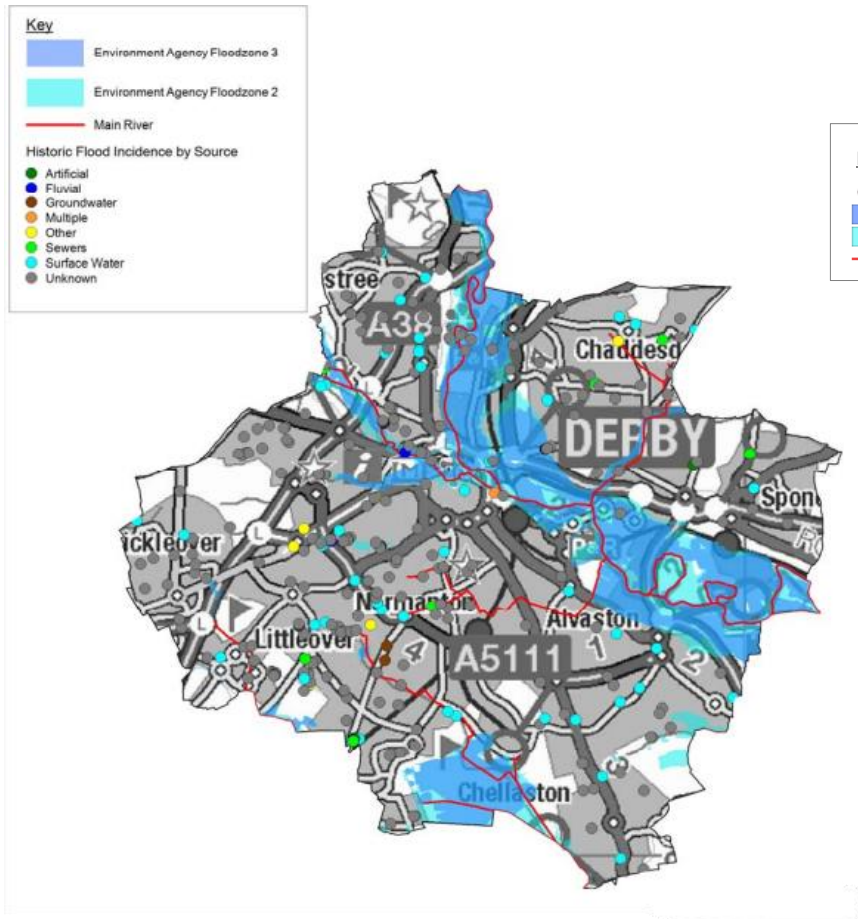

Erewash Borough

Map 7: Retrieved from 2012 Derbyshire Level 1 Minerals SFRA

Map 8: EA Flood Map for Planning Retrieved 11th of January 2022

Derbyshire Dales

Map 9: Retrieved from 2012 Derbyshire Level 1 Minerals SFRA

Map 10: EA Flood Map for Planning Retrieved 11th of January 2022

High Peak Borough

Map 11: Retrieved from 2012 Derbyshire Level 1 Minerals SFRA

Map 12: EA Flood Map for Planning Retrieved 11th of January 2022

North East Derbyshire

Map 13: Retrieved from 2012 Derbyshire Level 1 Minerals SFRA

Map 14: EA Flood Map for Planning Retrieved 11th of January 2022

South Derbyshire

Map 15: Retrieved from 2012 Derbyshire Level 1 Minerals SFRA

Map 16: EA Flood Map for Planning Retrieved 11th of January 2022

Derby City

Map 17: Retrieved from 2012 Derbyshire Level 1 Minerals SFRA

Map 18: EA Flood Map for Planning Retrieved 11th of January 2022

Existing Mineral Site Locations