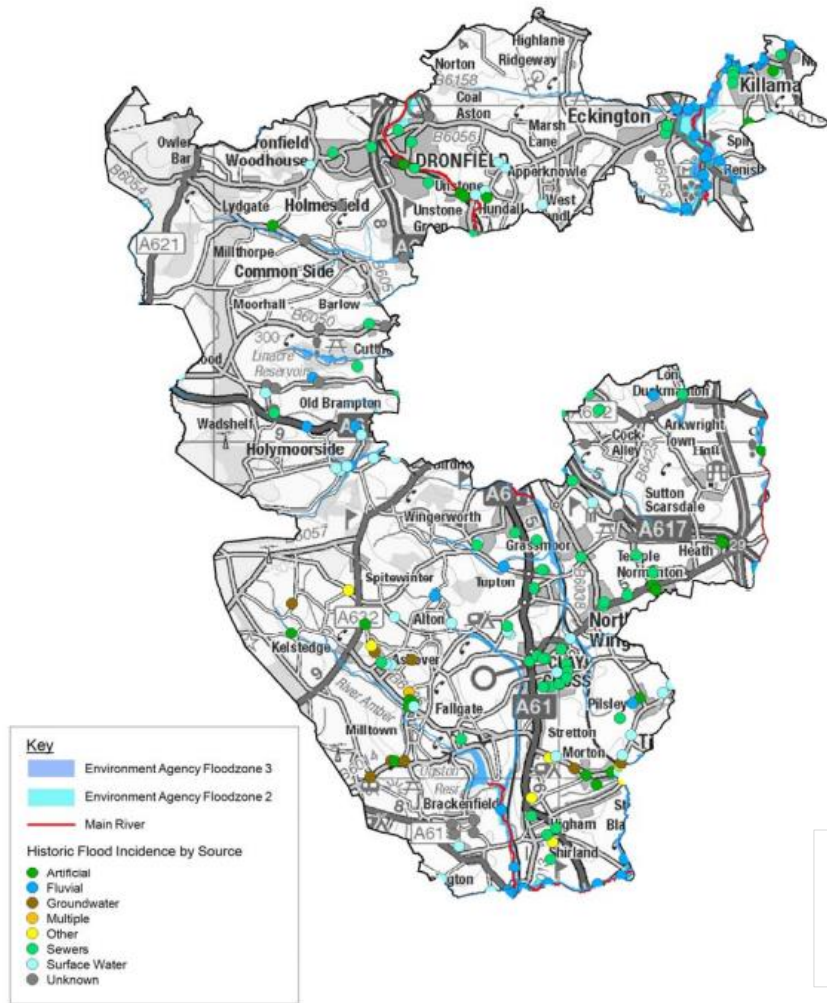

Erewash Borough

Map 7: Retrieved from 2012 Derbyshire Level 1 Minerals SFRA

Map 8: EA Flood Map for Planning Retrieved 11th of January 2022

Derbyshire Dales

Map 9: Retrieved from 2012 Derbyshire Level 1 Minerals SFRA

Map 10: EA Flood Map for Planning Retrieved 11th of January 2022

High Peak Borough

Map 11: Retrieved from 2012 Derbyshire Level 1 Minerals SFRA

Map 12: EA Flood Map for Planning Retrieved 11th of January 2022

North East Derbyshire

Map 13: Retrieved from 2012 Derbyshire Level 1 Minerals SFRA

Map 14: EA Flood Map for Planning Retrieved 11th of January 2022

South Derbyshire

Map 15: Retrieved from 2012 Derbyshire Level 1 Minerals SFRA

Map 16: EA Flood Map for Planning Retrieved 11th of January 2022

Derby City

Map 17: Retrieved from 2012 Derbyshire Level 1 Minerals SFRA

Map 18: EA Flood Map for Planning Retrieved 11th of January 2022

Existing Mineral Site Locations