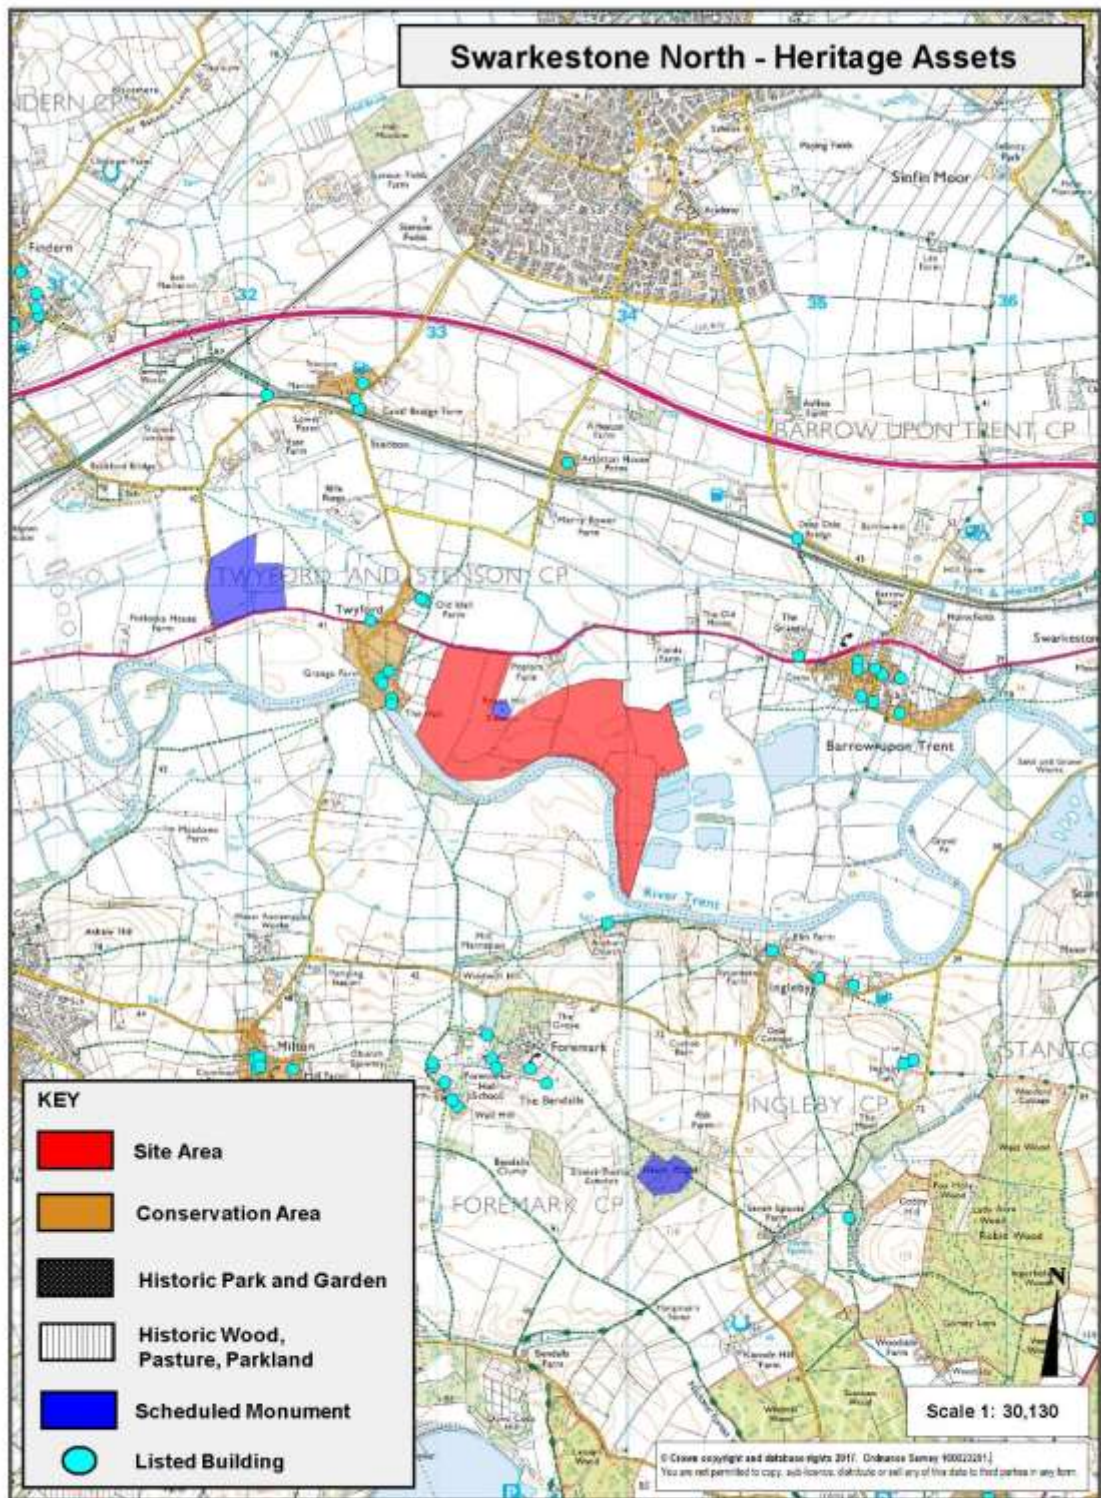

SWARKESTONE NORTH MAPS

Swarkestone North - Buffer Zones

Reproduced from the Ordnance Survey mapping with the permission of the Controller of Her Majesty's Stationery Office. (C) Crown Copyright
Unauthorized reproduction infringes Crown Copyright and may lead to prosecution or civil proceedings.

Reproduced from the Ordnance Survey mapping with the permission of the Controller of Her Majesty's Stationery Office. (C) Crown Copyright. Unauthorised reproduction infringes Crown Copyright and may lead to prosecution or civil proceedings.

Swarkestone North - Floodzones

Reproduced from the Ordnance Survey mapping with the permission of the Controller of Her Majesty's Stationery Office. (C) Crown Copyright
Unauthorized reproduction infringes Crown Copyright and may lead to prosecution or civil proceedings.