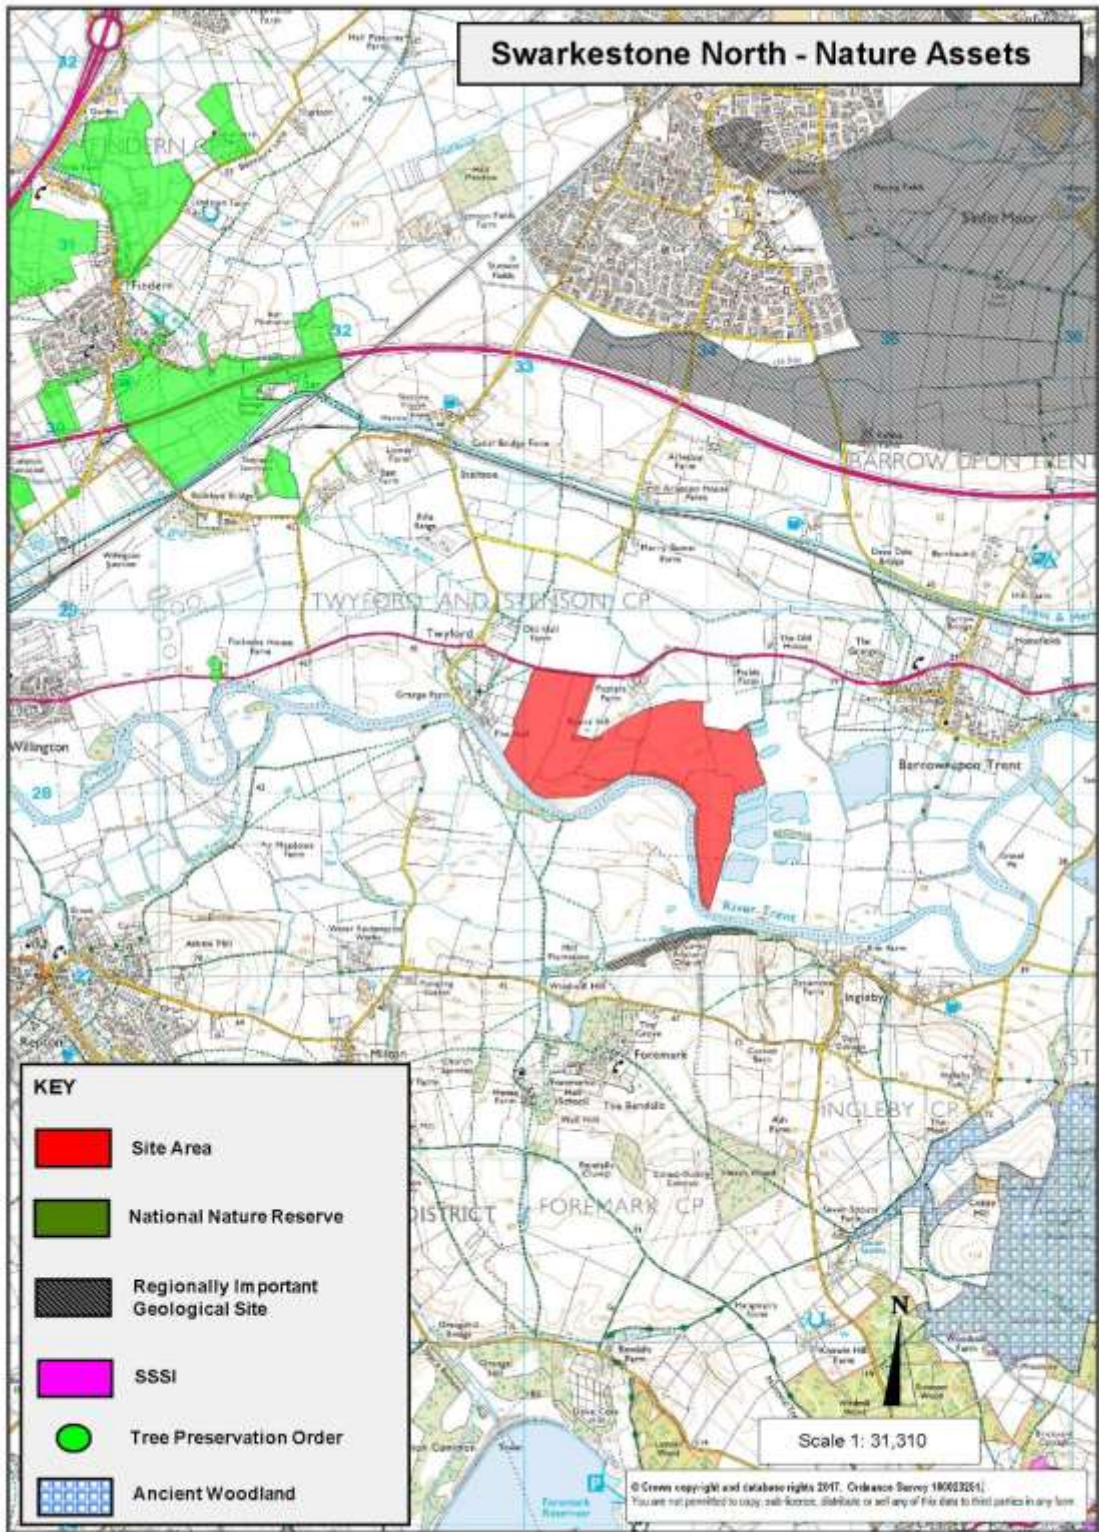

Swarkestone North - Nature Assets

Reproduced from the Ordnance Survey mapping with the permission of the Controller of Her Majesty's Stationery Office. (C) Crown Copyright. Unauthorised reproduction infringes Crown Copyright and may lead to prosecution or civil proceedings.