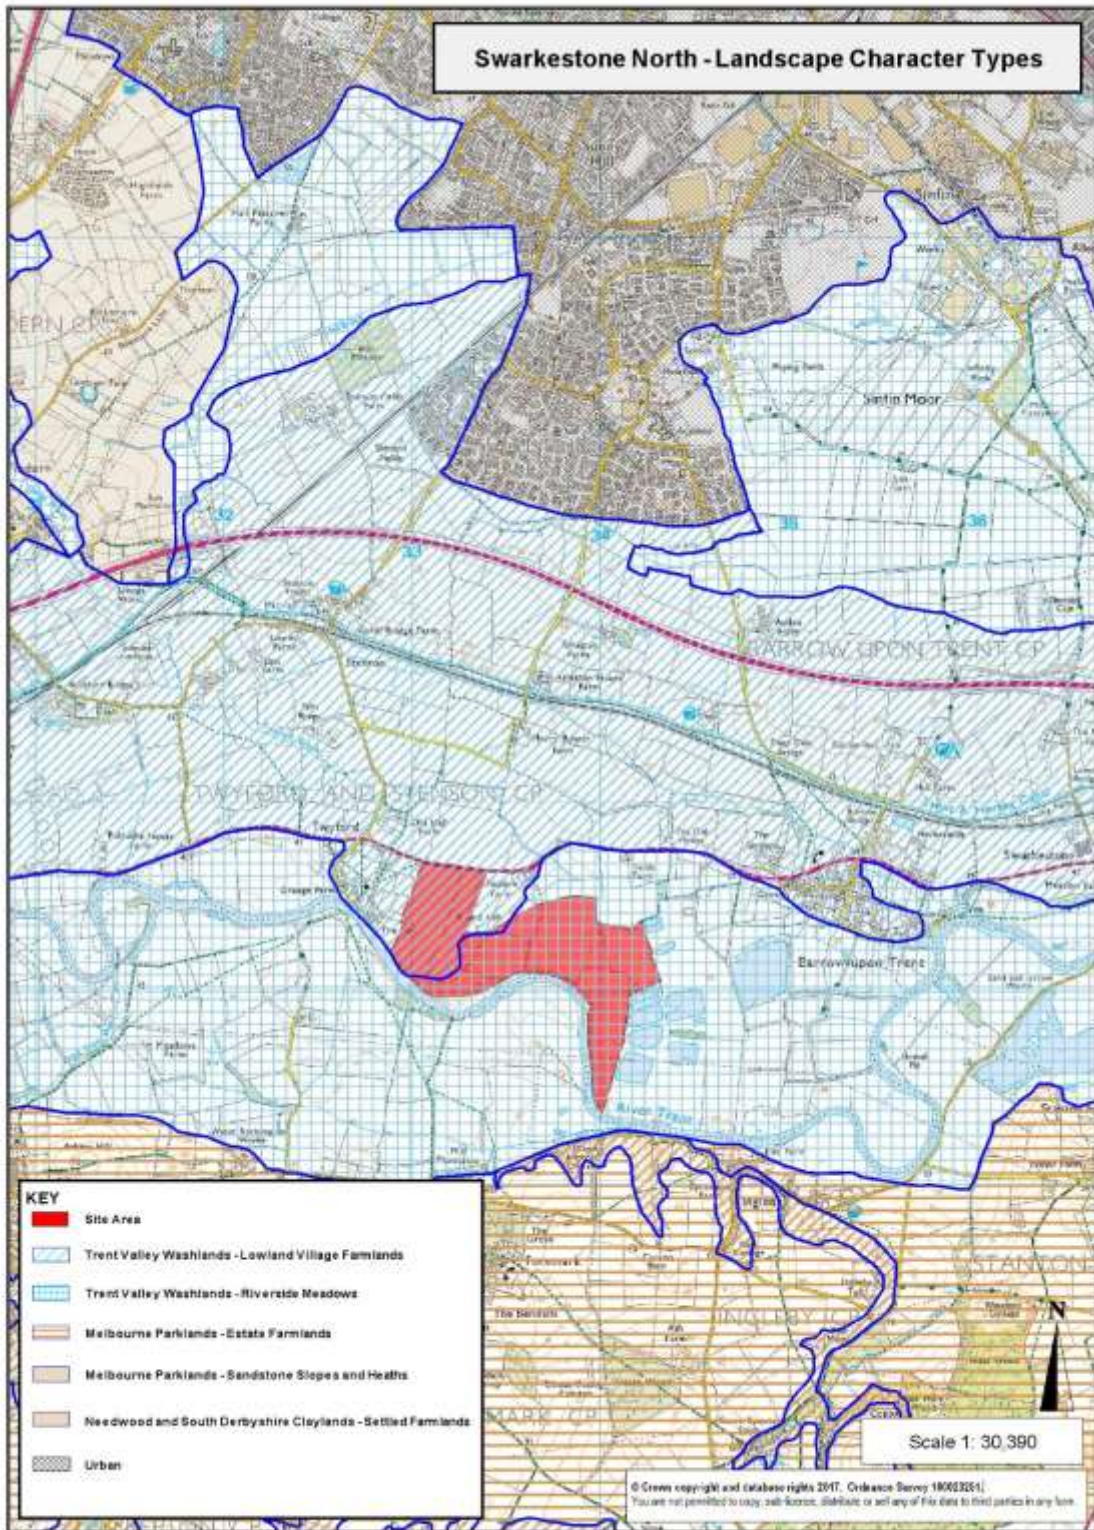

Swarkestone North - Landscape Character Types

Reproduced from the Ordnance Survey mapping with the permission of the Controller of Her Majesty's Stationery Office. (C) Crown Copyright. Unauthorised reproduction infringes Crown Copyright and may lead to prosecution or civil proceedings.