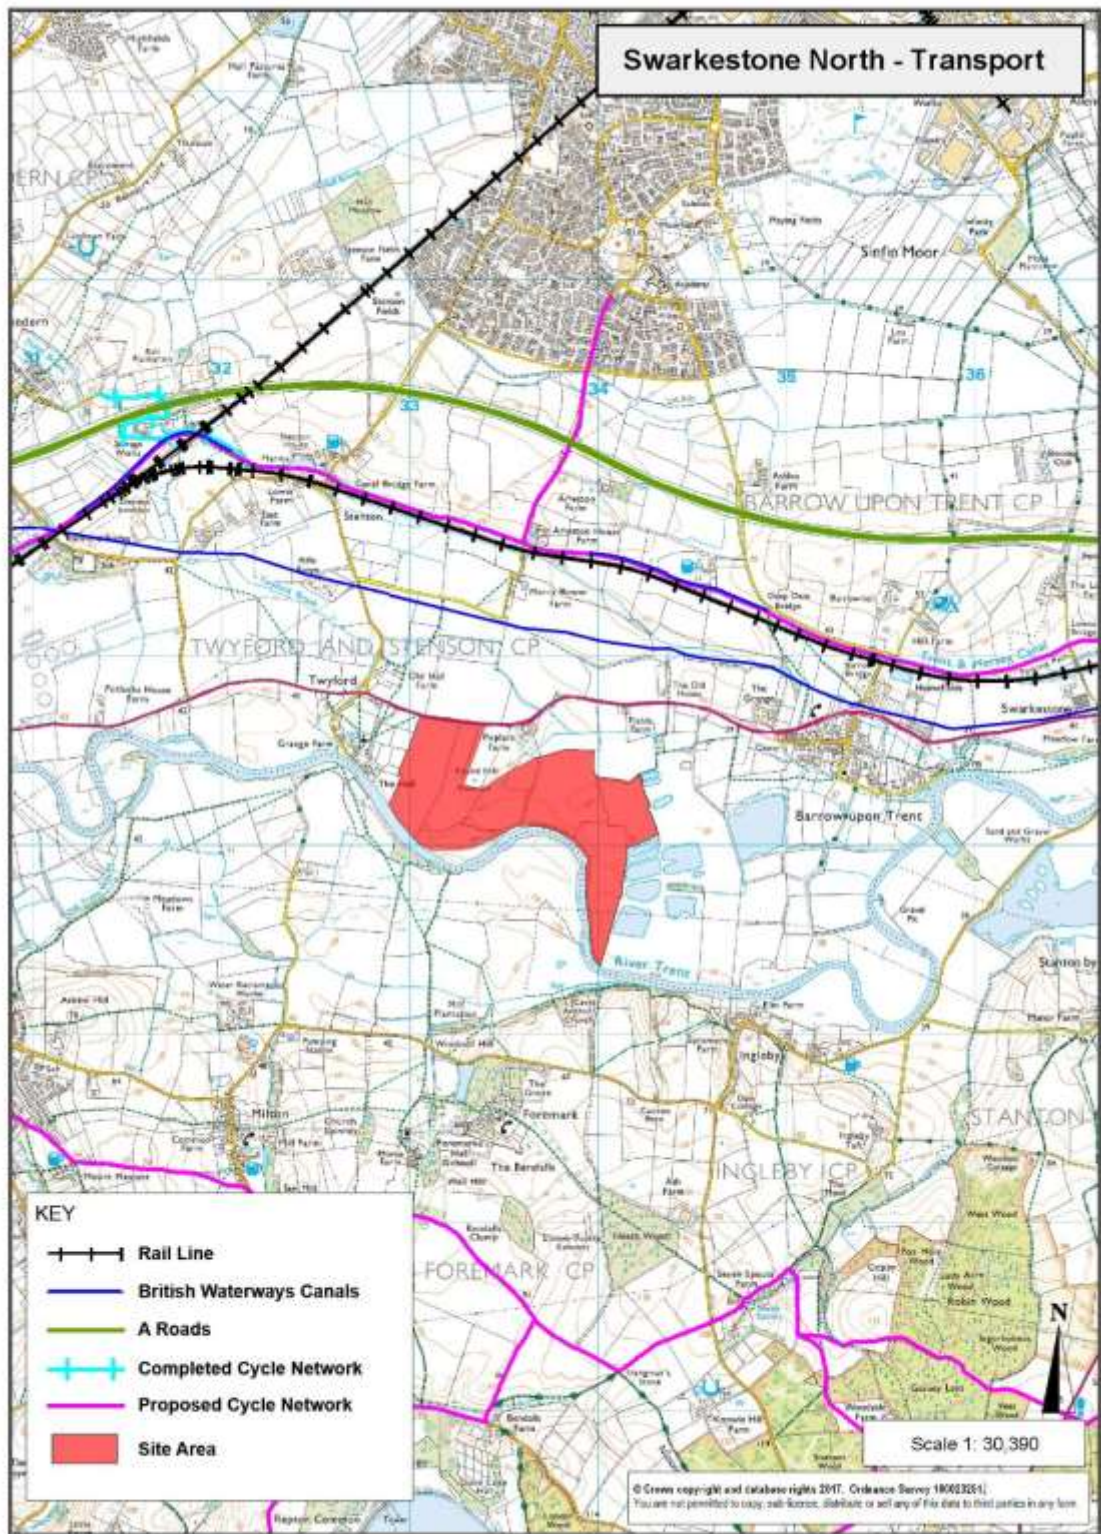

SWARKESTONE NORTH MAPS

Swarkestone North - Buffer Zones

Reproduced from the Ordnance Survey mapping with the permission of the Controller of Her Majesty's Stationery Office. (C) Crown Copyright
Unauthorized reproduction infringes Crown Copyright and may lead to prosecution or civil proceedings.

Reproduced from the Ordnance Survey mapping with the permission of the Controller of Her Majesty's Stationery Office. (C) Crown Copyright. Unauthorised reproduction infringes Crown Copyright and may lead to prosecution or civil proceedings.

Swarkestone North - Floodzones

Reproduced from the Ordnance Survey mapping with the permission of the Controller of Her Majesty's Stationery Office. (C) Crown Copyright
Unauthorized reproduction infringes Crown Copyright and may lead to prosecution or civil proceedings.