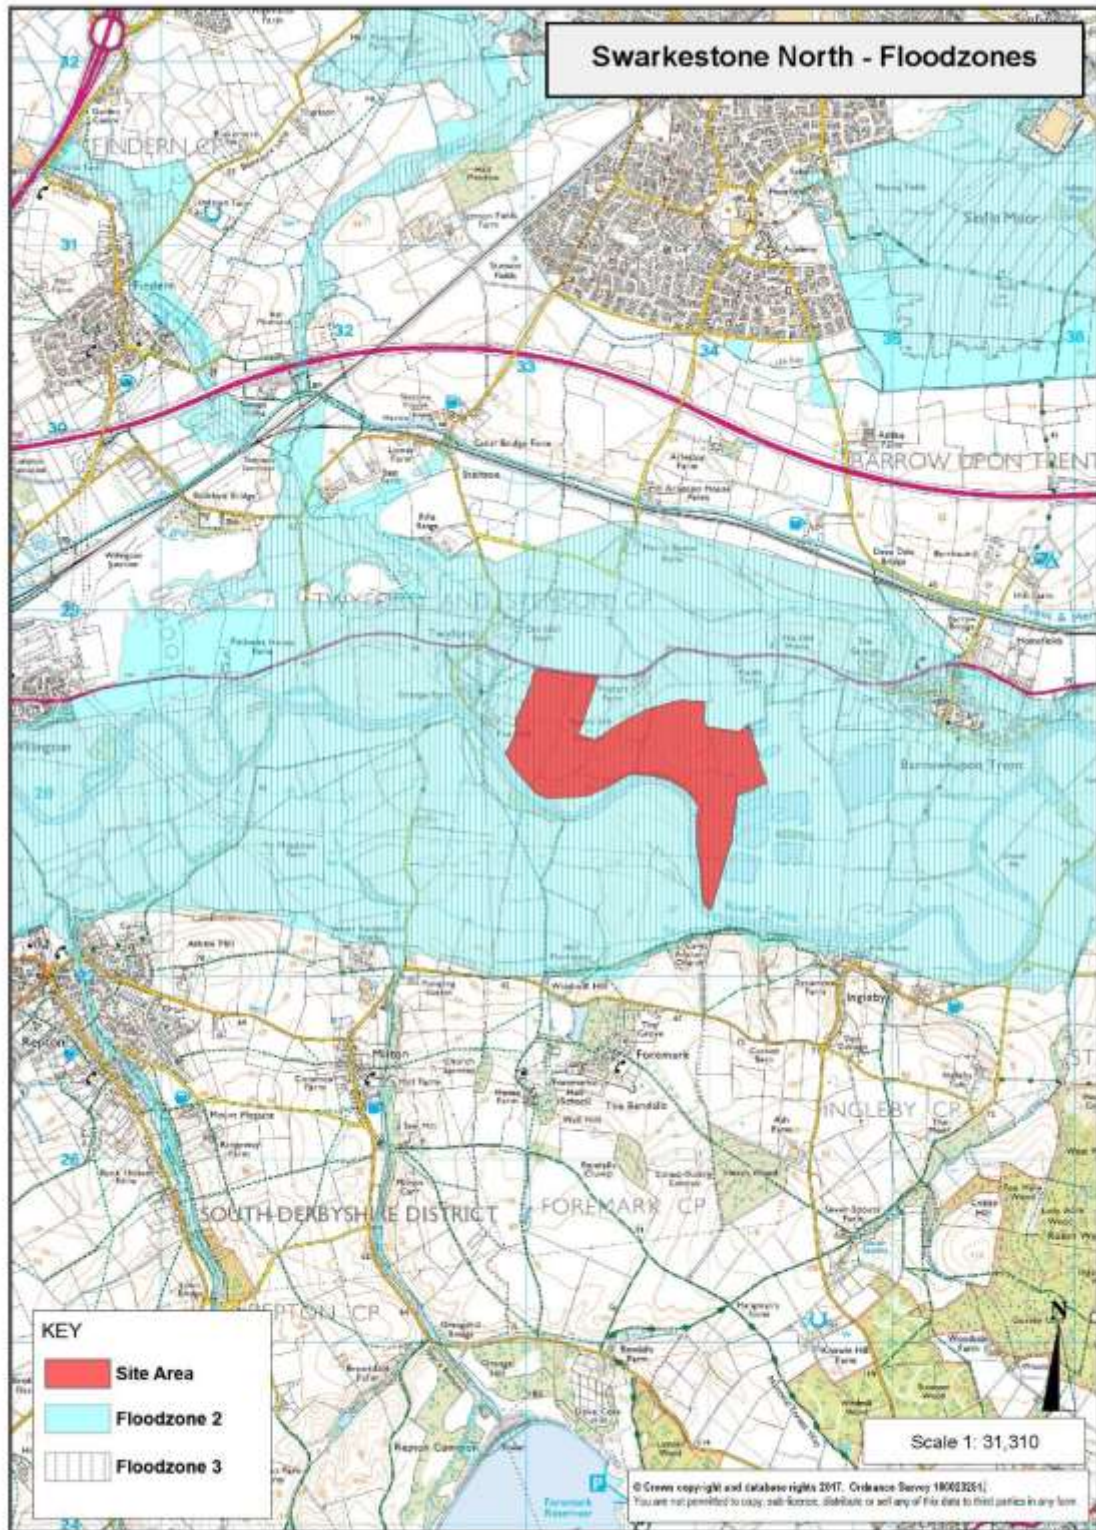

SWARKESTONE NORTH MAPS

Swarkestone North - Buffer Zones

Reproduced from the Ordnance Survey mapping with the permission of the Controller of Her Majesty's Stationery Office. (C) Crown Copyright
Unauthorized reproduction infringes Crown Copyright and may lead to prosecution or civil proceedings.

Reproduced from the Ordnance Survey mapping with the permission of the Controller of Her Majesty's Stationery Office. (C) Crown Copyright. Unauthorised reproduction infringes Crown Copyright and may lead to prosecution or civil proceedings.

Swarkestone North - Floodzones

Reproduced from the Ordnance Survey mapping with the permission of the Controller of Her Majesty's Stationery Office. (C) Crown Copyright
Unauthorized reproduction infringes Crown Copyright and may lead to prosecution or civil proceedings.