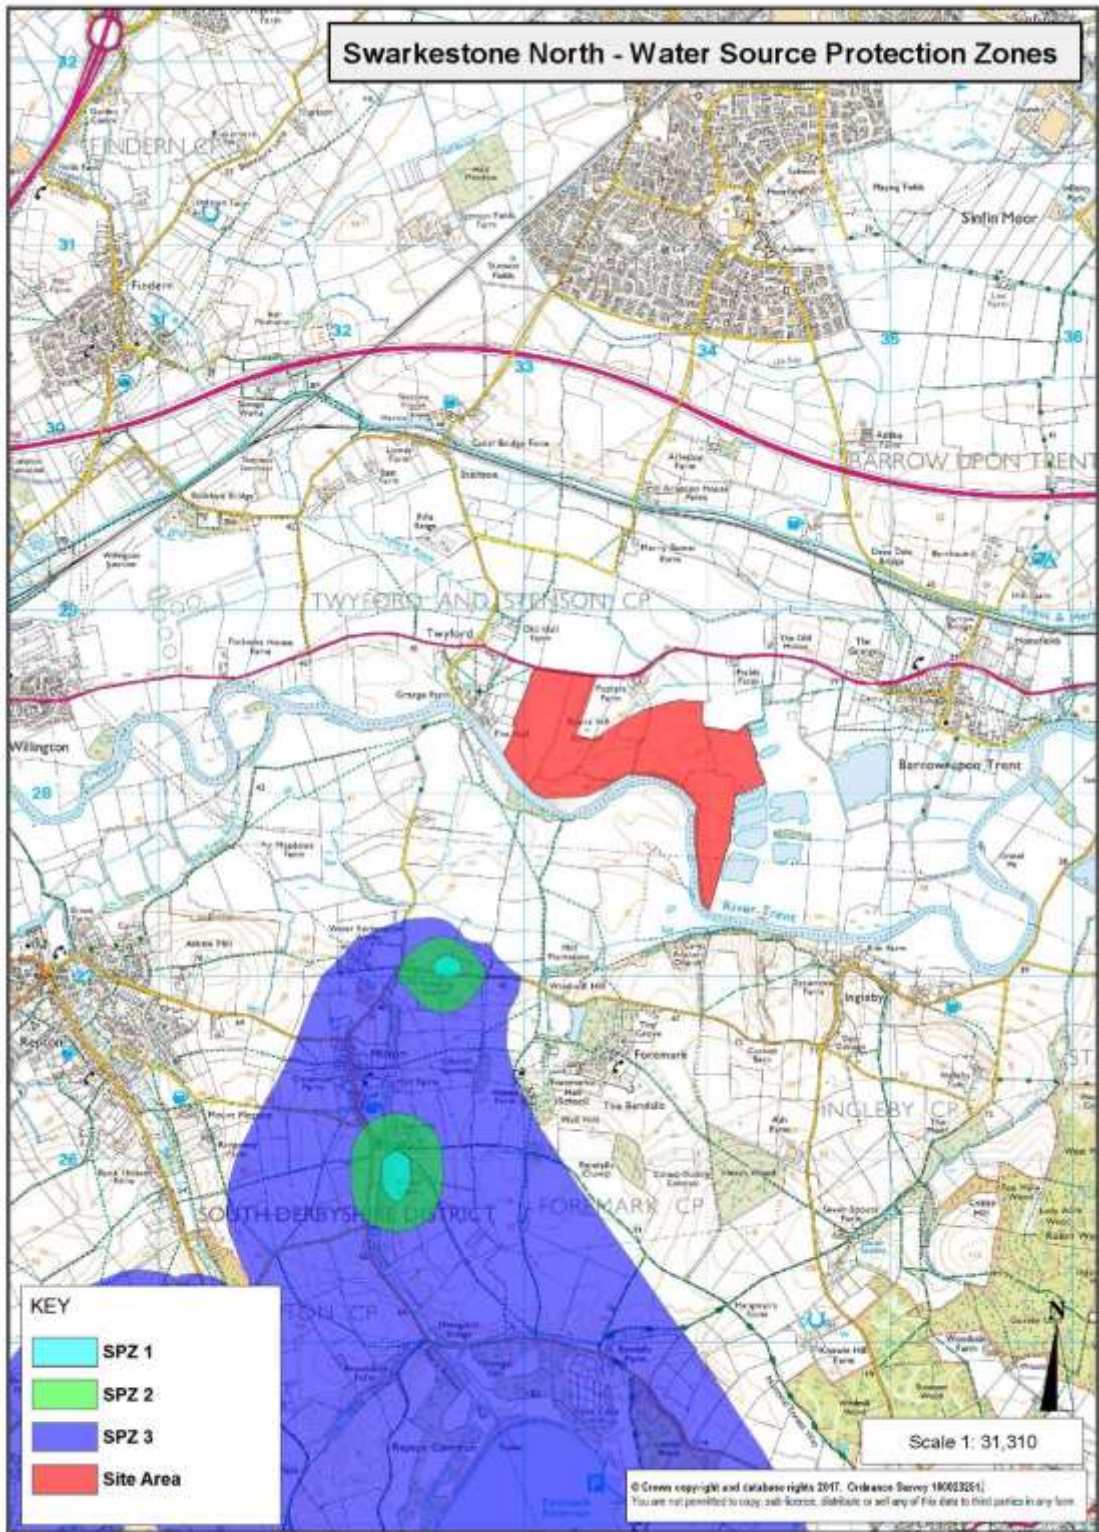

Swarkestone North - Water Source Protection Zones

Reproduced from the Ordnance Survey mapping with the permission of the Controller of Her Majesty's Stationery Office. (C) Crown Copyright. Unauthorised reproduction infringes Crown Copyright and may lead to prosecution or civil proceedings.