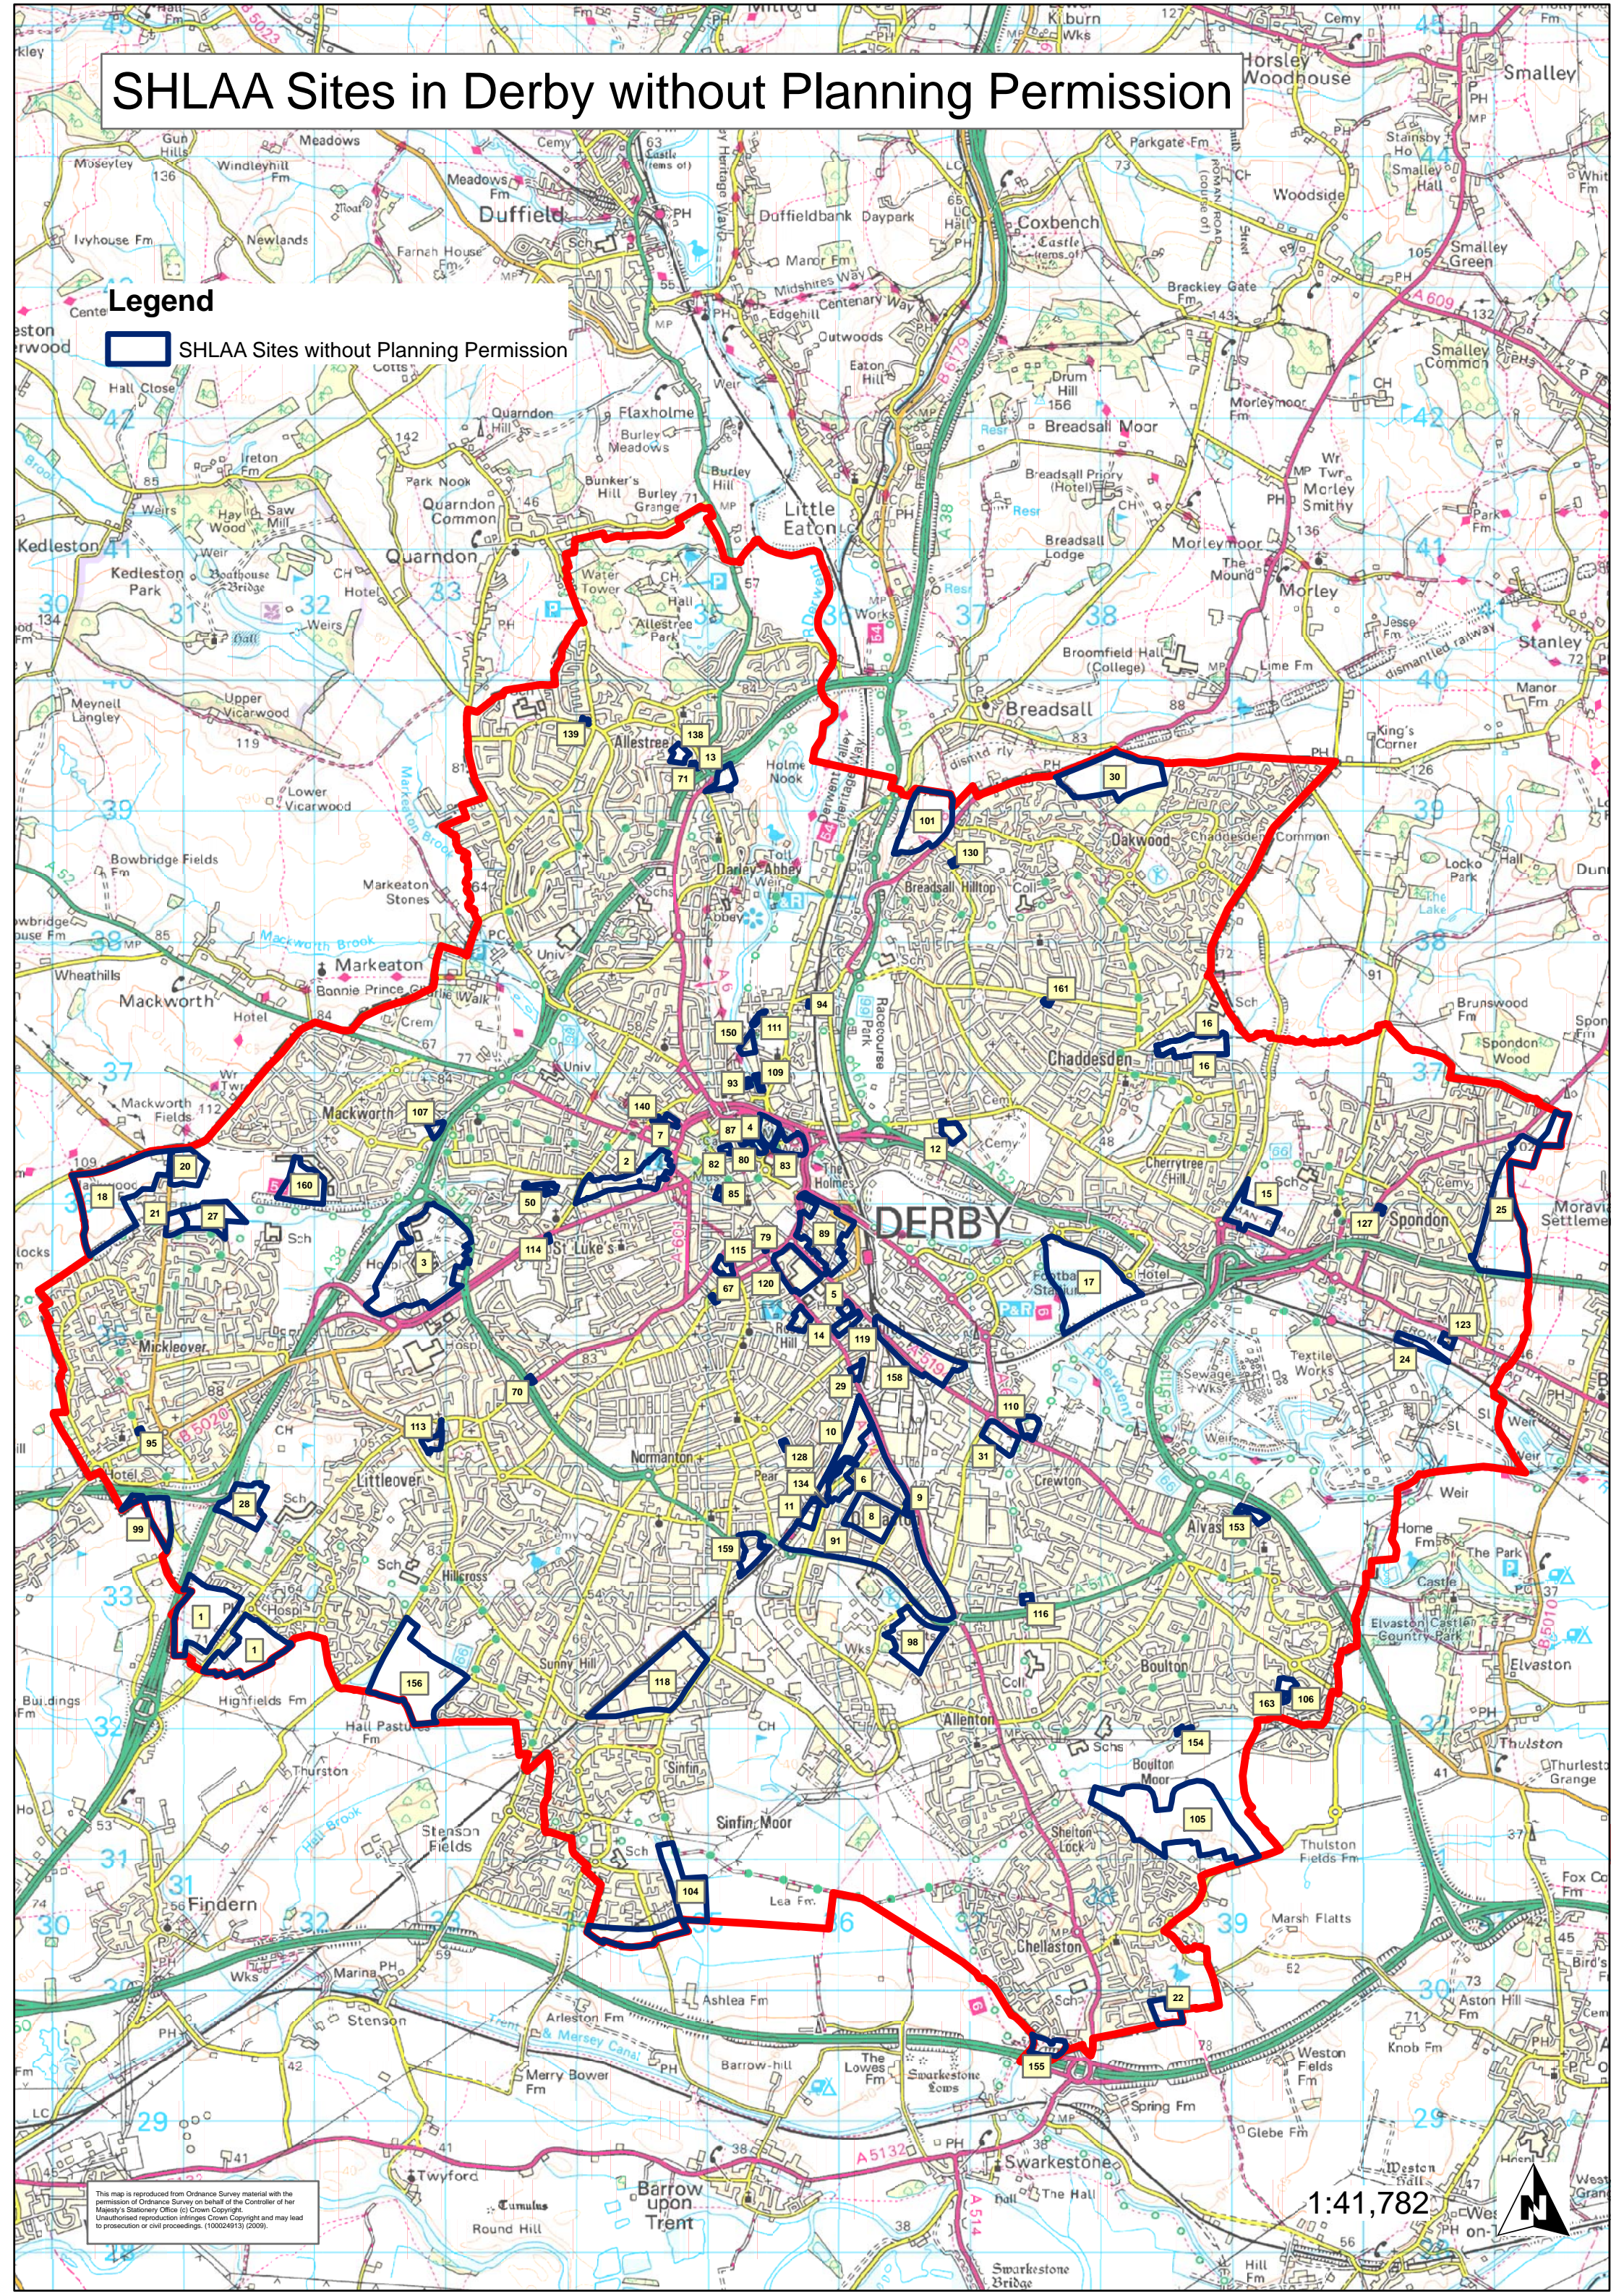

SHLAA Sites in Derby without Planning Permission

Legend

SHLAA Sites without Planning Permission

1:41,782