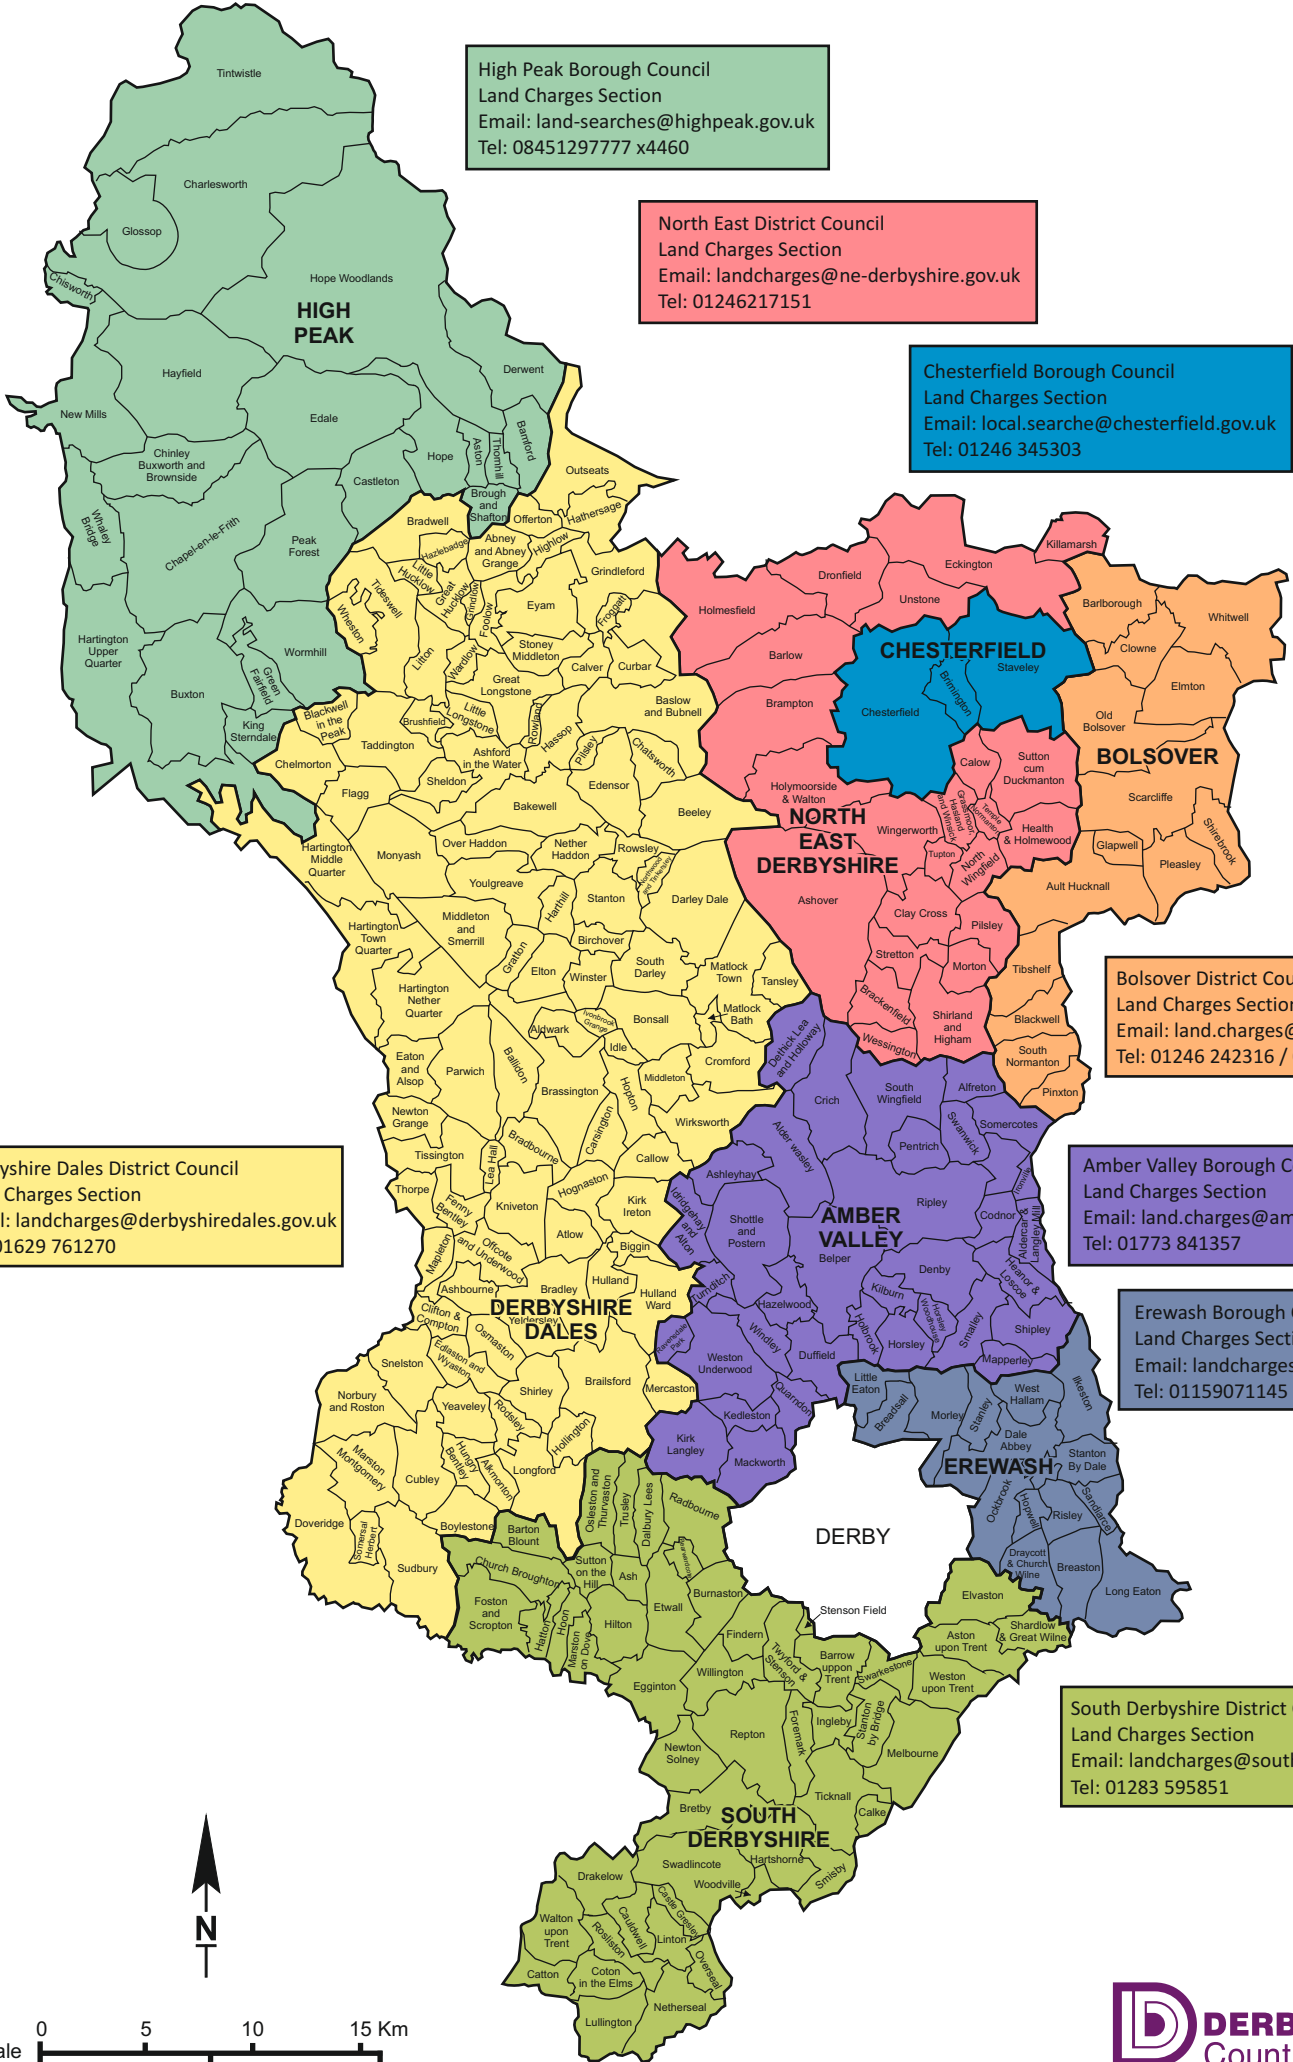

LOCATION & LAND CHARGES CONTACT DETAILS

High Peak Borough Council
 Land Charges Section
 Email: land-searches@highpeak.gov.uk
 Tel: 08451297777 x4460

North East District Council
 Land Charges Section
 Email: landcharges@ne-derbyshire.gov.uk
 Tel: 01246217151