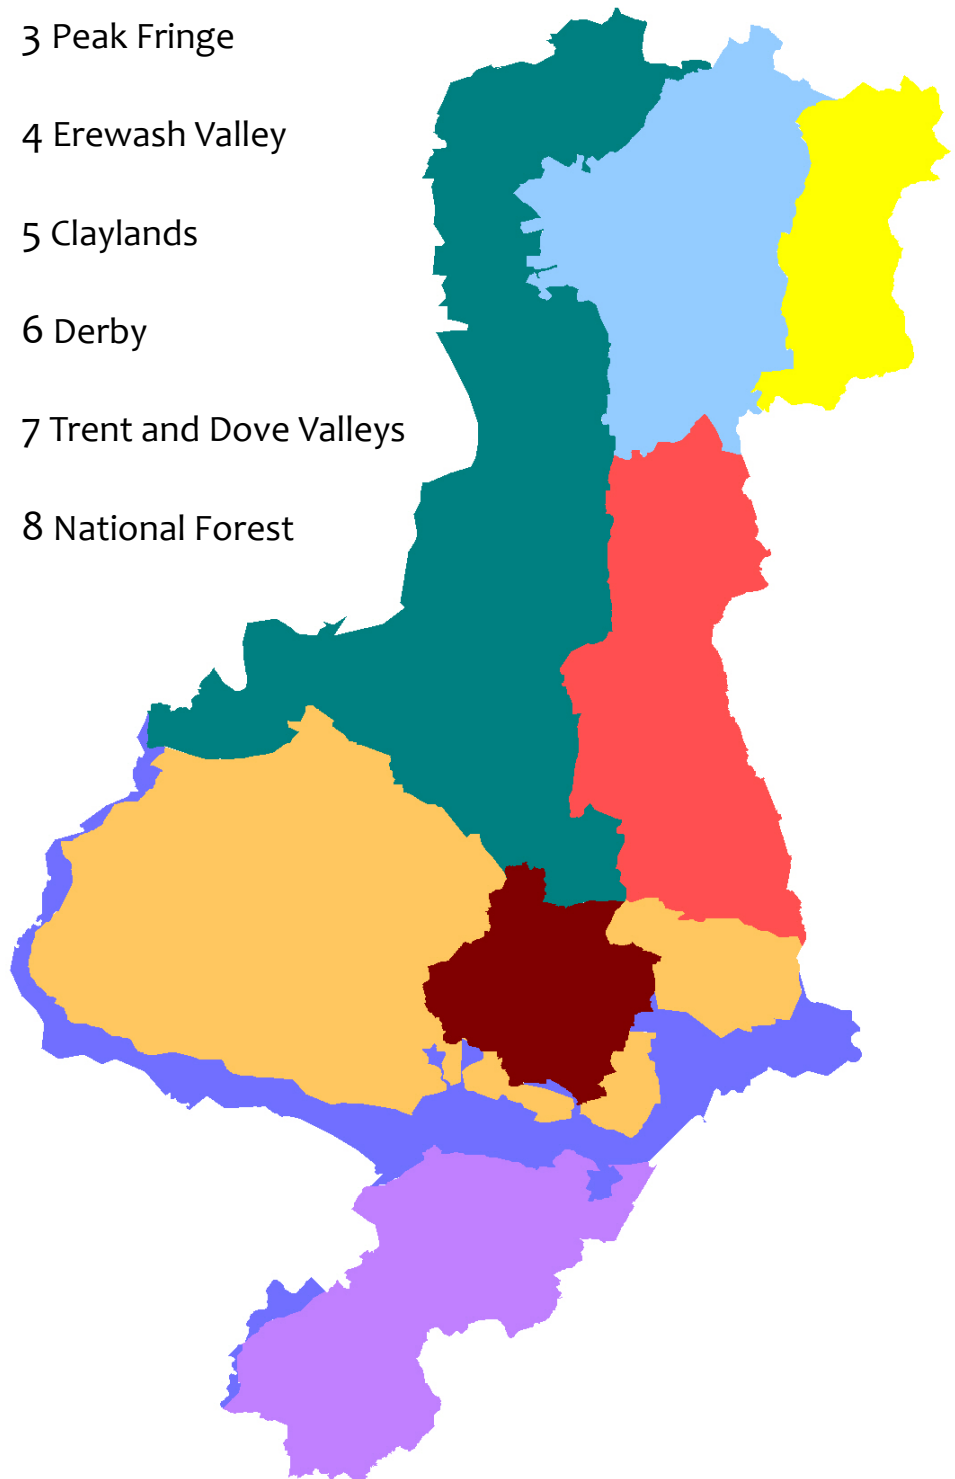

Lowland Derbyshire Action Areas

Lowland Derbyshire LBAP

Click links:

1 Magnesian Limestone

2 Rother and Doe Lea Valleys

3 Peak Fringe

4 Erewash Valley

5 Claylands

6 Derby

7 Trent and Dove Valleys

8 National Forest

“For me, the real truth, the real truth about wildlife is as much as that wildlife depends upon us, we depend upon it. And therefore I think we’ve got to get it right, and we ought to do it now.”