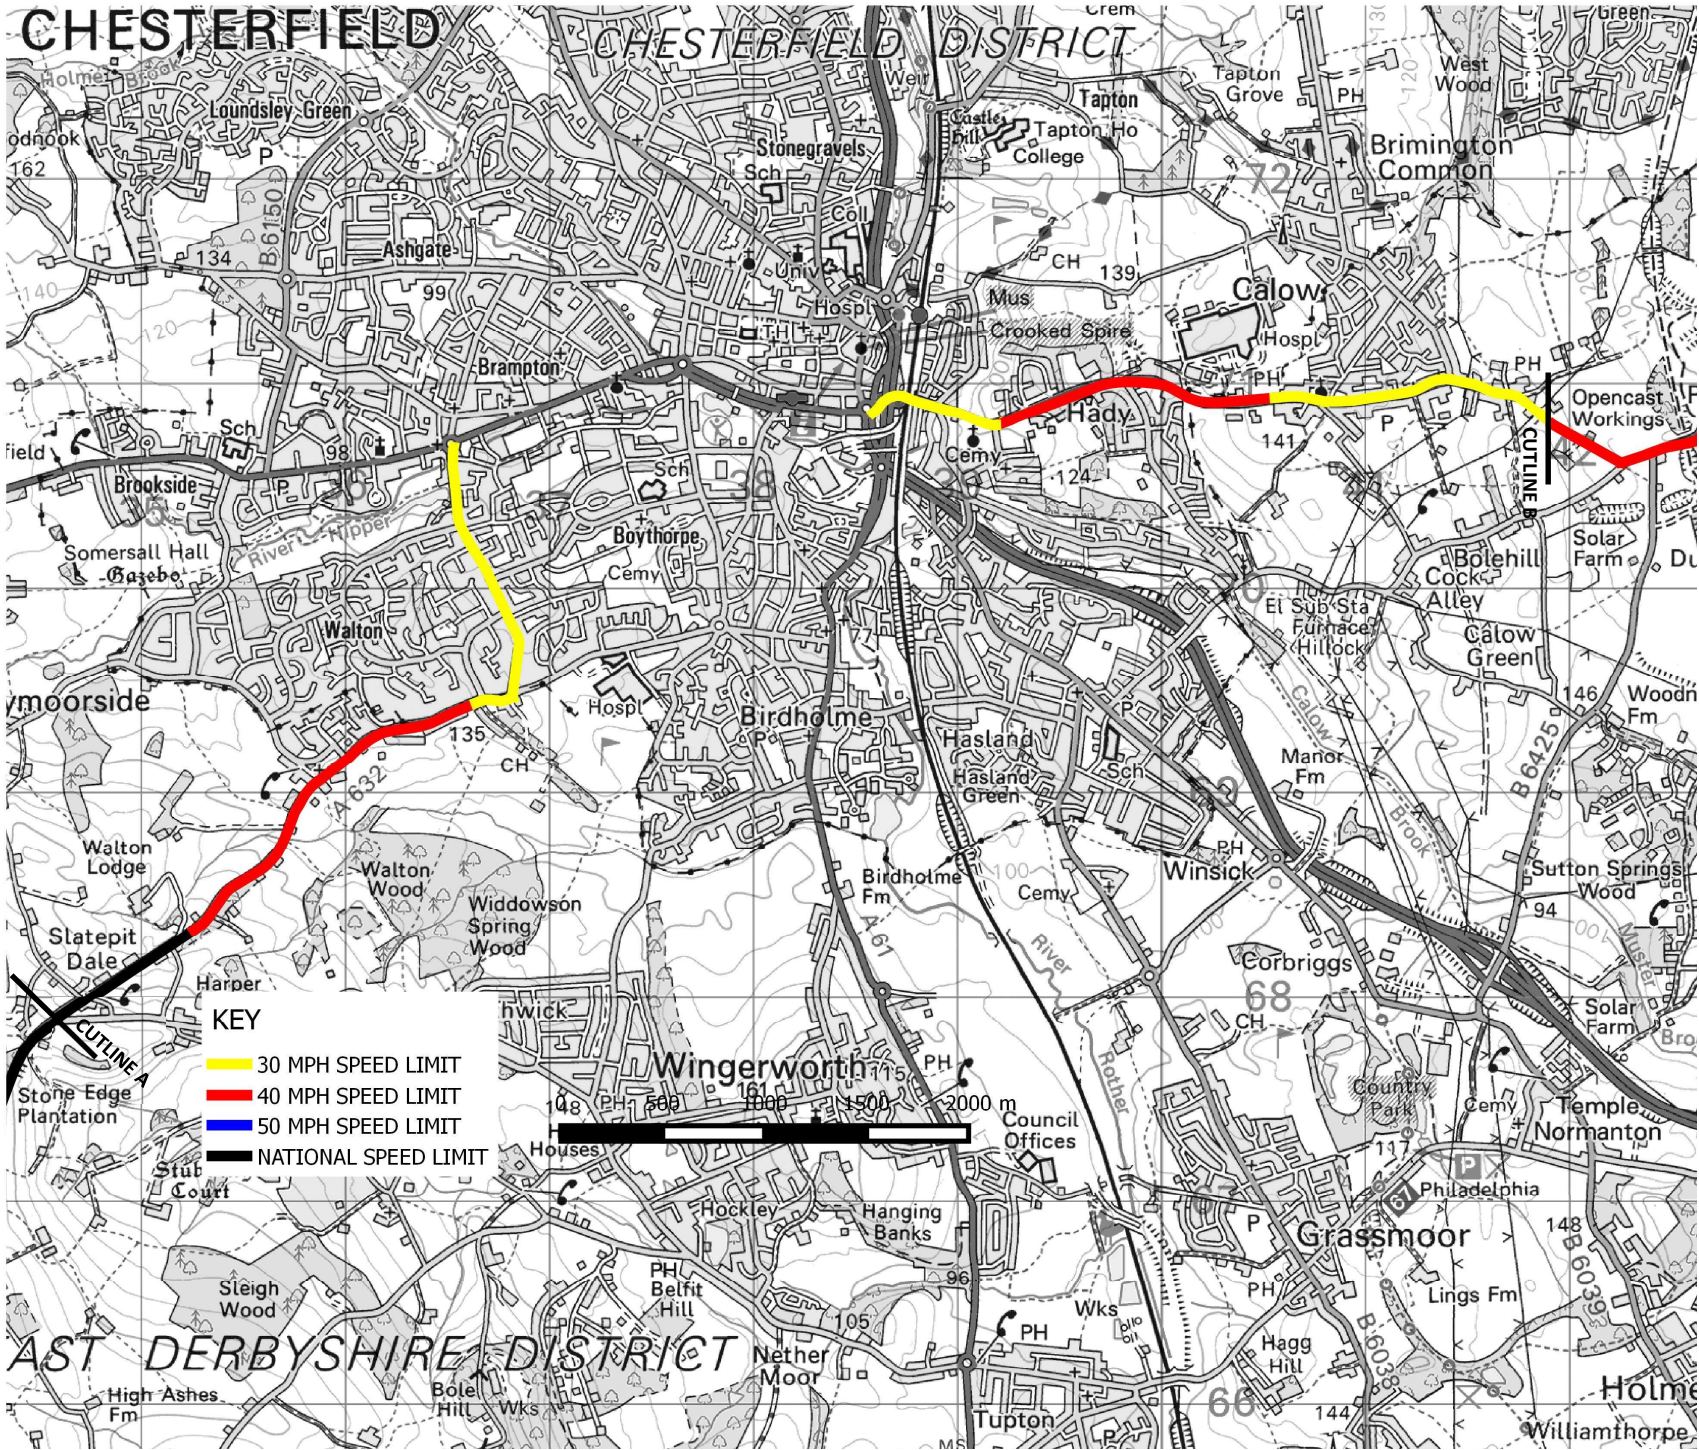

CHESTERFIELD

CHESTERFIELD DISTRICT

A632 Speed Limit
Traffic Regulation Order
Plan 2 of 4

SCALE	As stated
DATE	07/09/2017
DRAWING No.	A632/002
DRAWN BY	TF