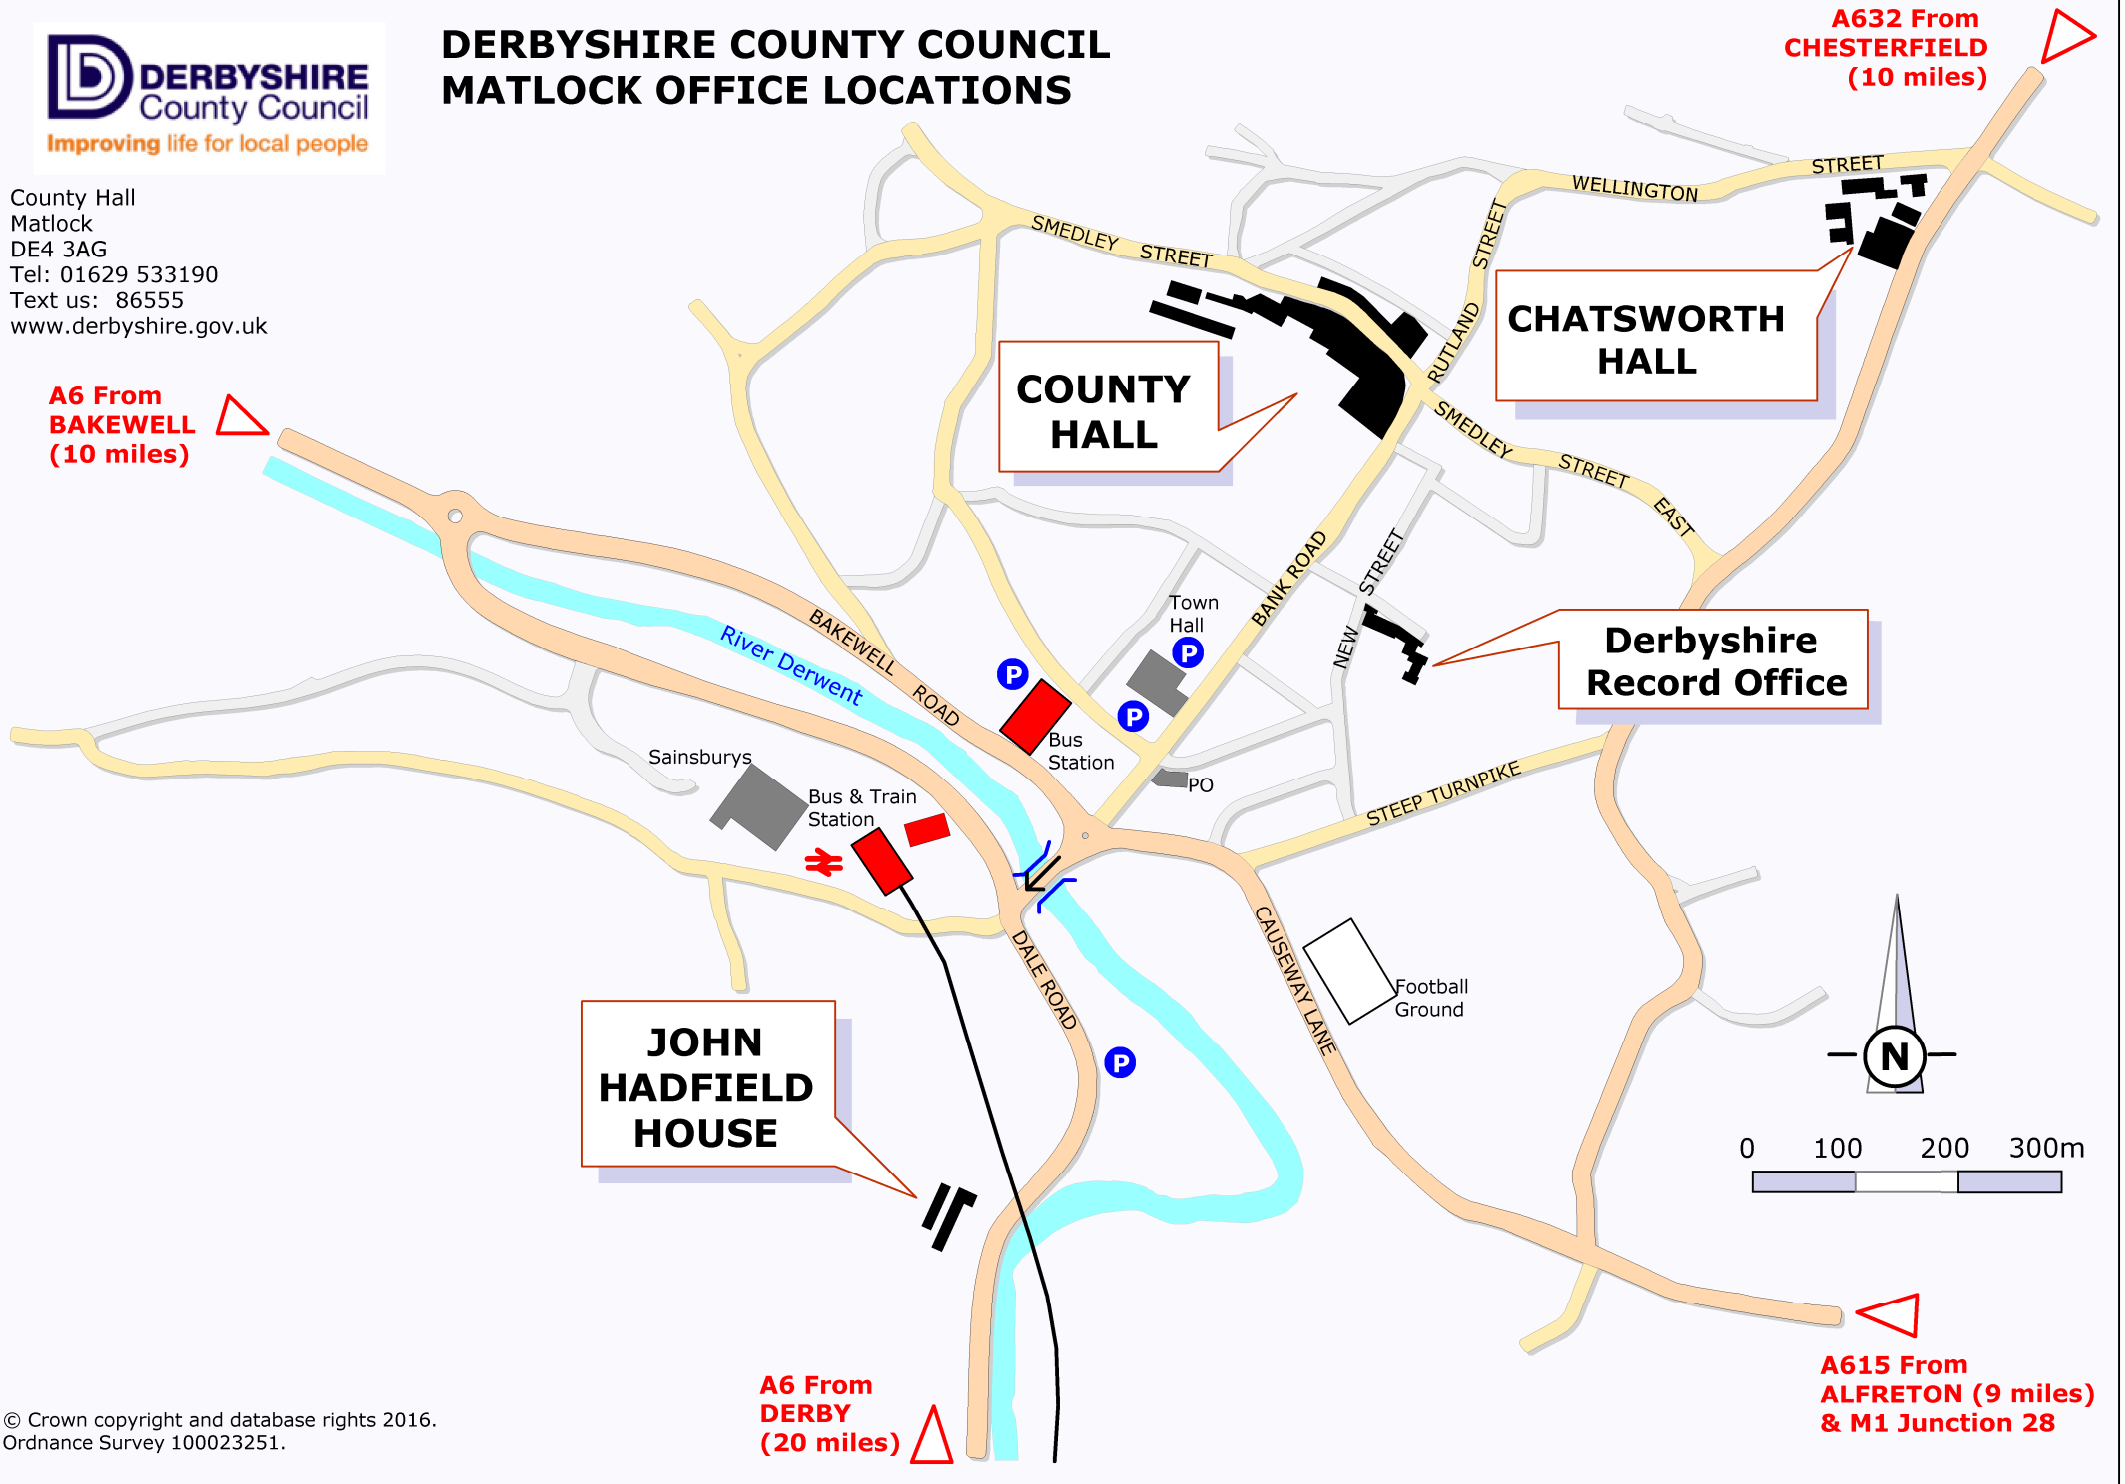

DERBYSHIRE COUNTY COUNCIL MATLOCK OFFICE LOCATIONS

County Hall
Matlock
DE4 3AG
Tel: 01629 533190
Text us: 86555
www.derbyshire.gov.uk

**A6 From
BAKEWELL
(10 miles)**

**A632 From
CHESTERFIELD
(10 miles)**

**A6 From
DERBY
(20 miles)**

**A615 From
ALFRETON (9 miles)
& M1 Junction 28**