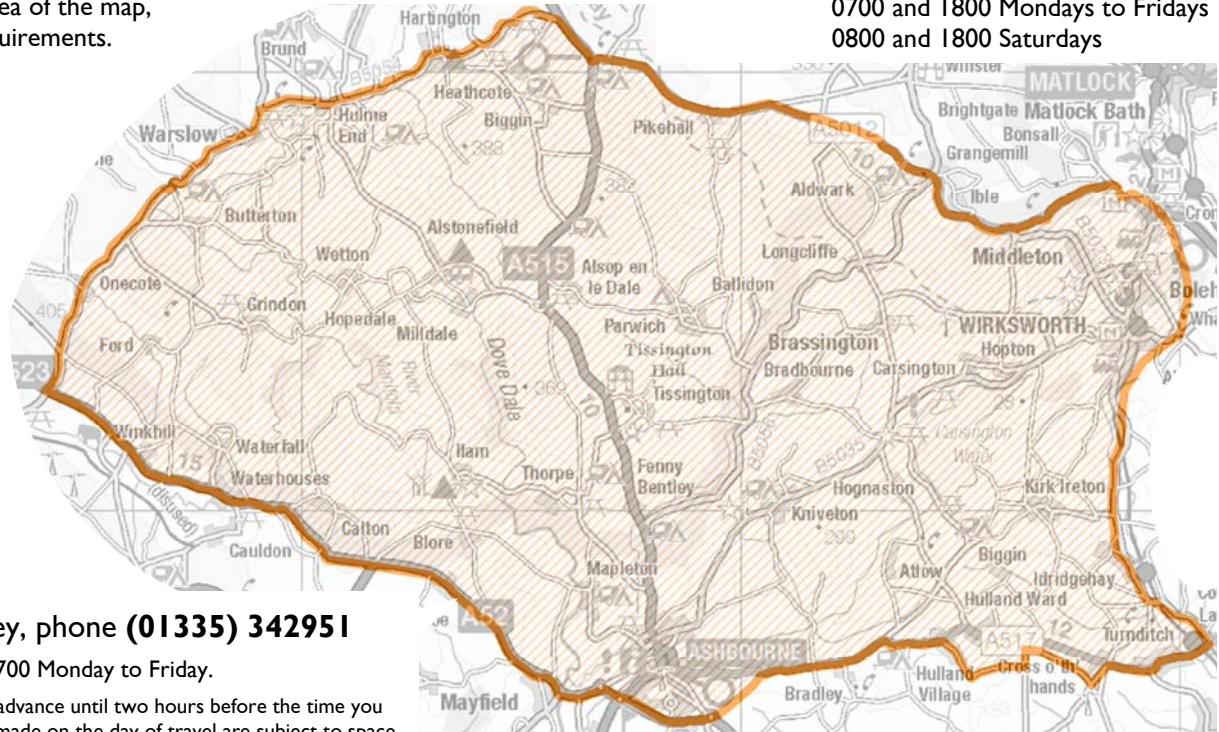

## Fares

(for any journey)

£2.00 adult single

£3.80 adult return

£1.20 child single

£2.40 child return.

Holders of Derbyshire Gold Cards or other ENCTS passes can travel free after 0930 Monday to Friday and at any time on Saturdays.

B\_line<sup>2</sup> card holders are entitled to a 25% discount off adult single and return fares.

Derbyshire Wayfarer rover tickets are also valid.

© Crown Copyright & Database Rights 2016 Ordnance Survey 100023251

To book a journey, phone **(01335) 342951**

Lines are open 0800-1700 Monday to Friday.

Book from seven days in advance until two hours before the time you want to travel (bookings made on the day of travel are subject to space being available). **Journeys must be pre-booked.**