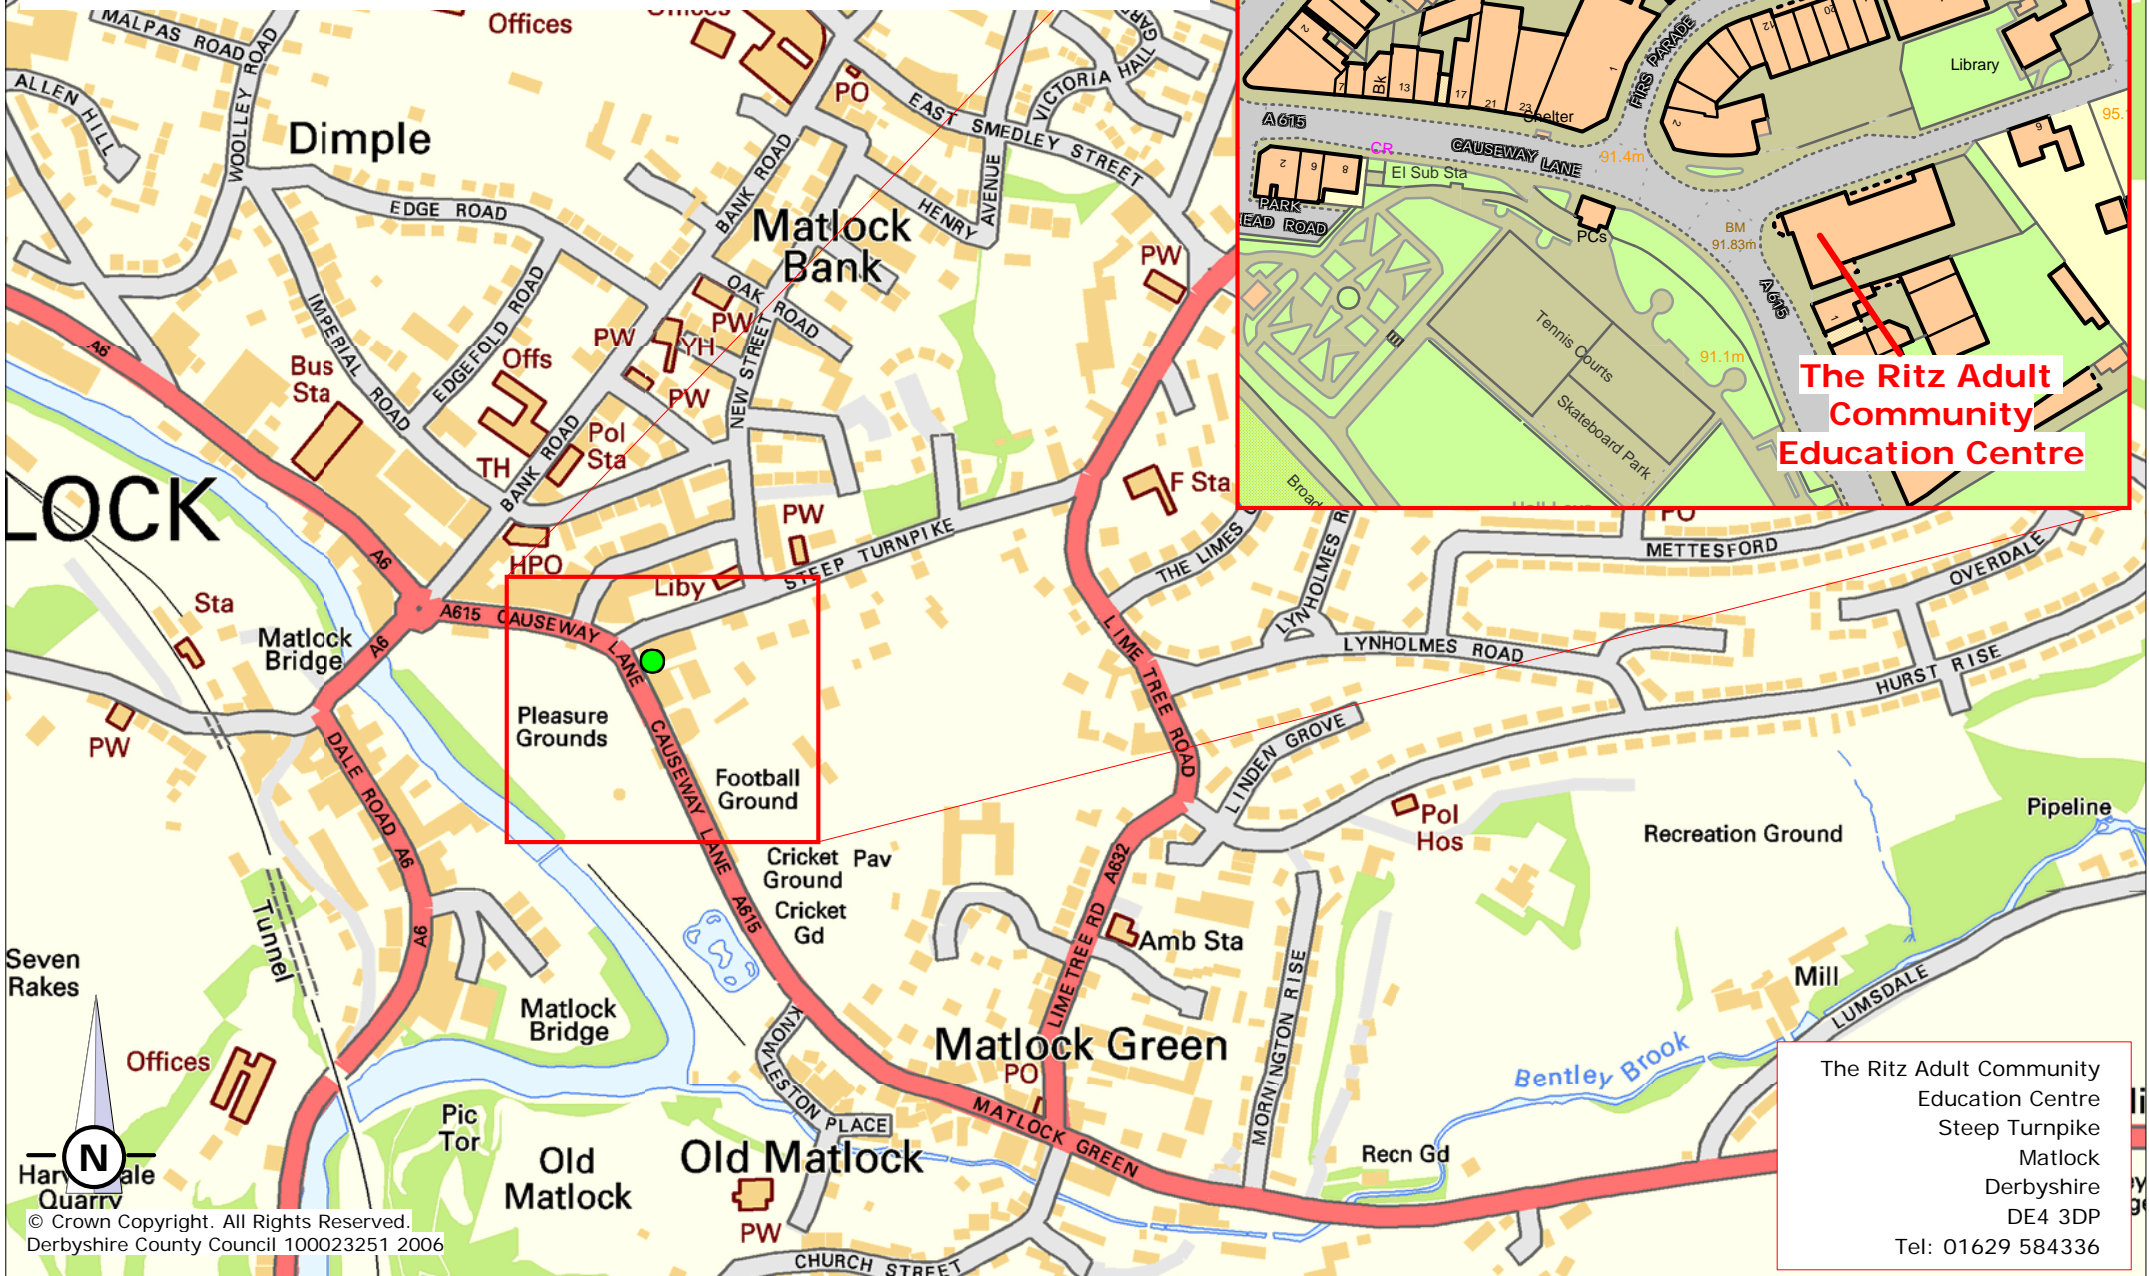

DERBYSHIRE COUNTY COUNCIL THE RITZ ADULT COMMUNITY EDUCATION CENTRE MAP

**The Ritz Adult
Community
Education Centre**

The Ritz Adult Community
Education Centre
Steep Turnpike
Matlock
Derbyshire
DE4 3DP
Tel: 01629 584336