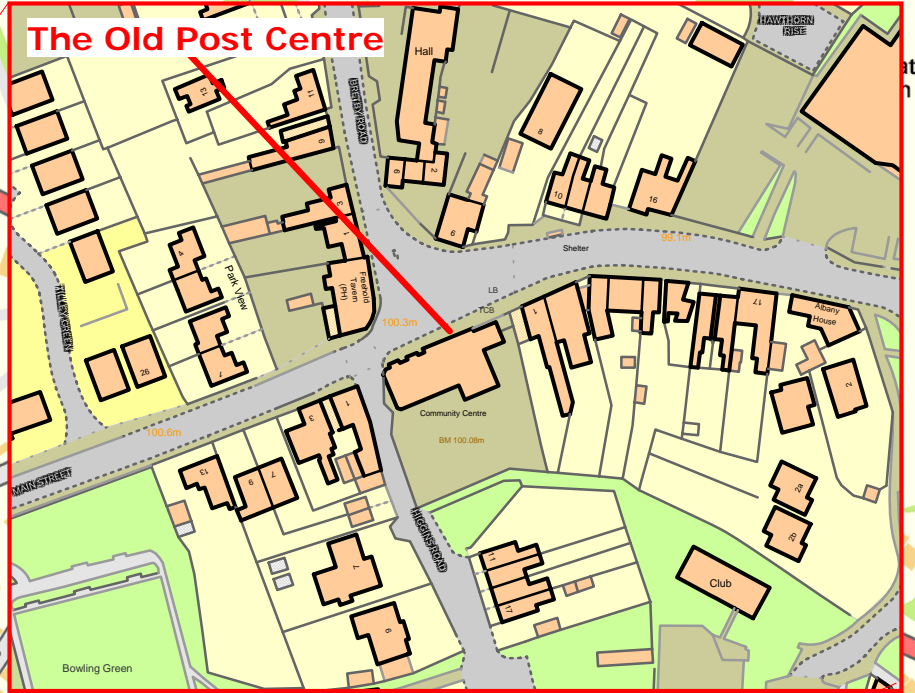

**DERBYSHIRE COUNTY COUNCIL
THE OLD POST CENTRE MAP**

The Old Post Centre
High Street
Newhall
Swadlincote
DE11 0HX
Tel: 01283 552263