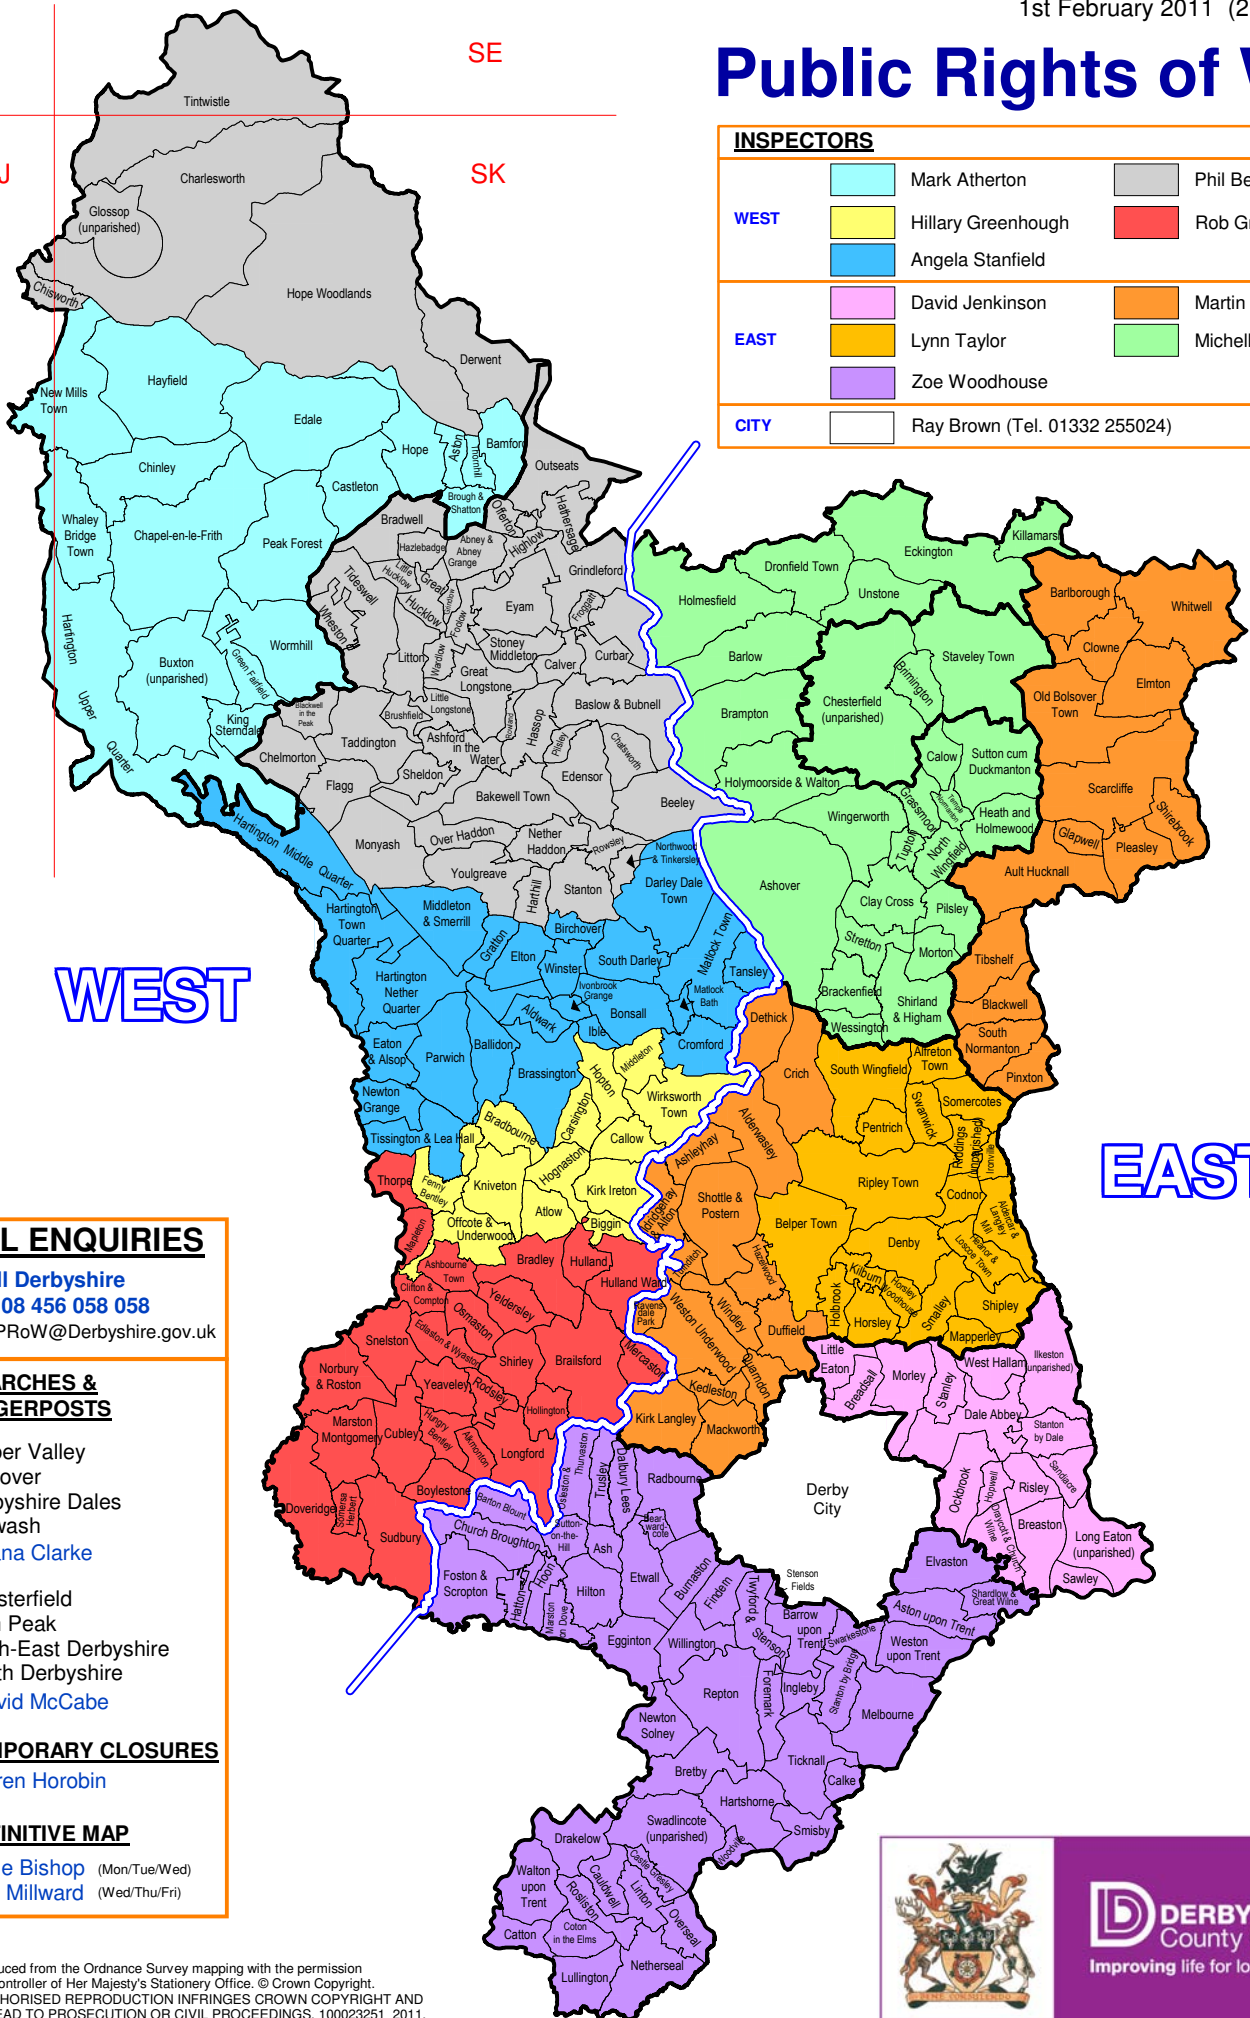

Public Rights of Way

INSPECTORS

| | | |
|-------------|--|---|
| WEST |  Mark Atherton |  Phil Berry |
| |  Hillary Greenhough |  Rob Greatorex |
| |  Angela Stanfield | |
| EAST |  David Jenkinson |  Martin Coleman |
| |  Lynn Taylor |  Michelle Sergeant |
| |  Zoe Woodhouse | |
| CITY |  Ray Brown (Tel. 01332 255024) | |

ALL ENQUIRIES

Call Derbyshire
on 08 456 058 058
ESPRoW@Derbyshire.gov.uk

SEARCHES & FINGERPOSTS

Amber Valley
Bolsover
Derbyshire Dales
Erewash
Diana Clarke

Chesterfield
High Peak
North-East Derbyshire
South Derbyshire
David McCabe

TEMPORARY CLOSURES

Karen Horobin

DEFINITIVE MAP

Julie Bishop (Mon/Tue/Wed)
Gill Millward (Wed/Thu/Fri)

| | | | |
|----------------------|--------------------|-----------------------|-----------------|
| ACS Angela Stanfield | DJ David Jenkinson | HG Hilary Greenhough | LTA Lynn Taylor |
| MA Mark Atherton | MC Martin Coleman | MSt Michelle Sergeant | PB Phil Berry |
| RG Rob Greatorex | ZW Zoe Woodhouse | | |