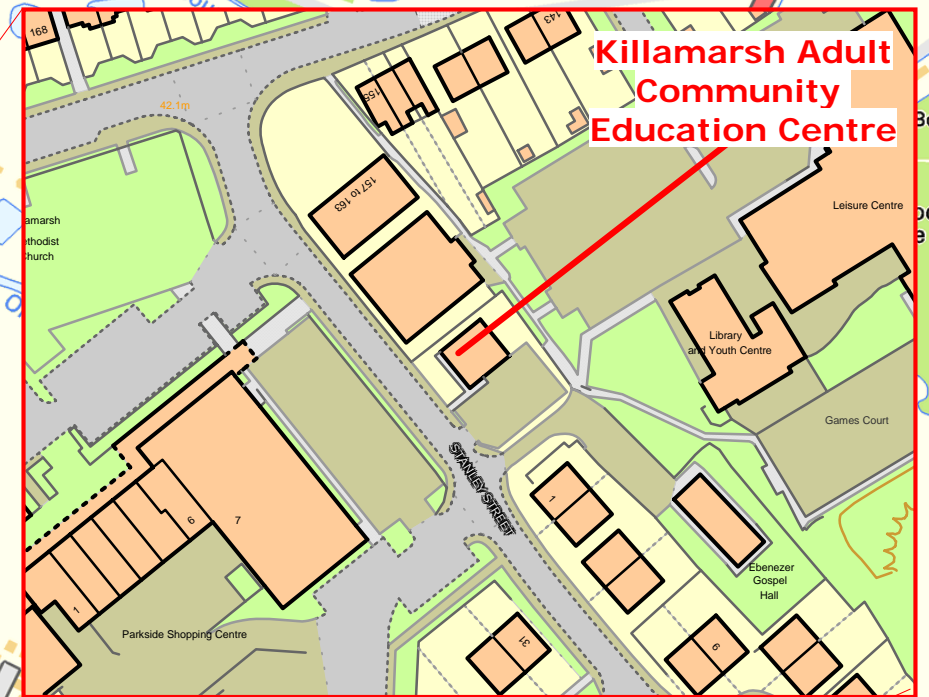

# DERBYSHIRE COUNTY COUNCIL KILLAMARSH ADULT COMMUNITY EDUCATION CENTRE MAP

**Killamarsh Adult  
Community  
Education Centre**

Killamarsh Adult Community  
Education Centre  
Stanley Street  
Killamarsh  
S21 1EL  
Tel: 01142 468747