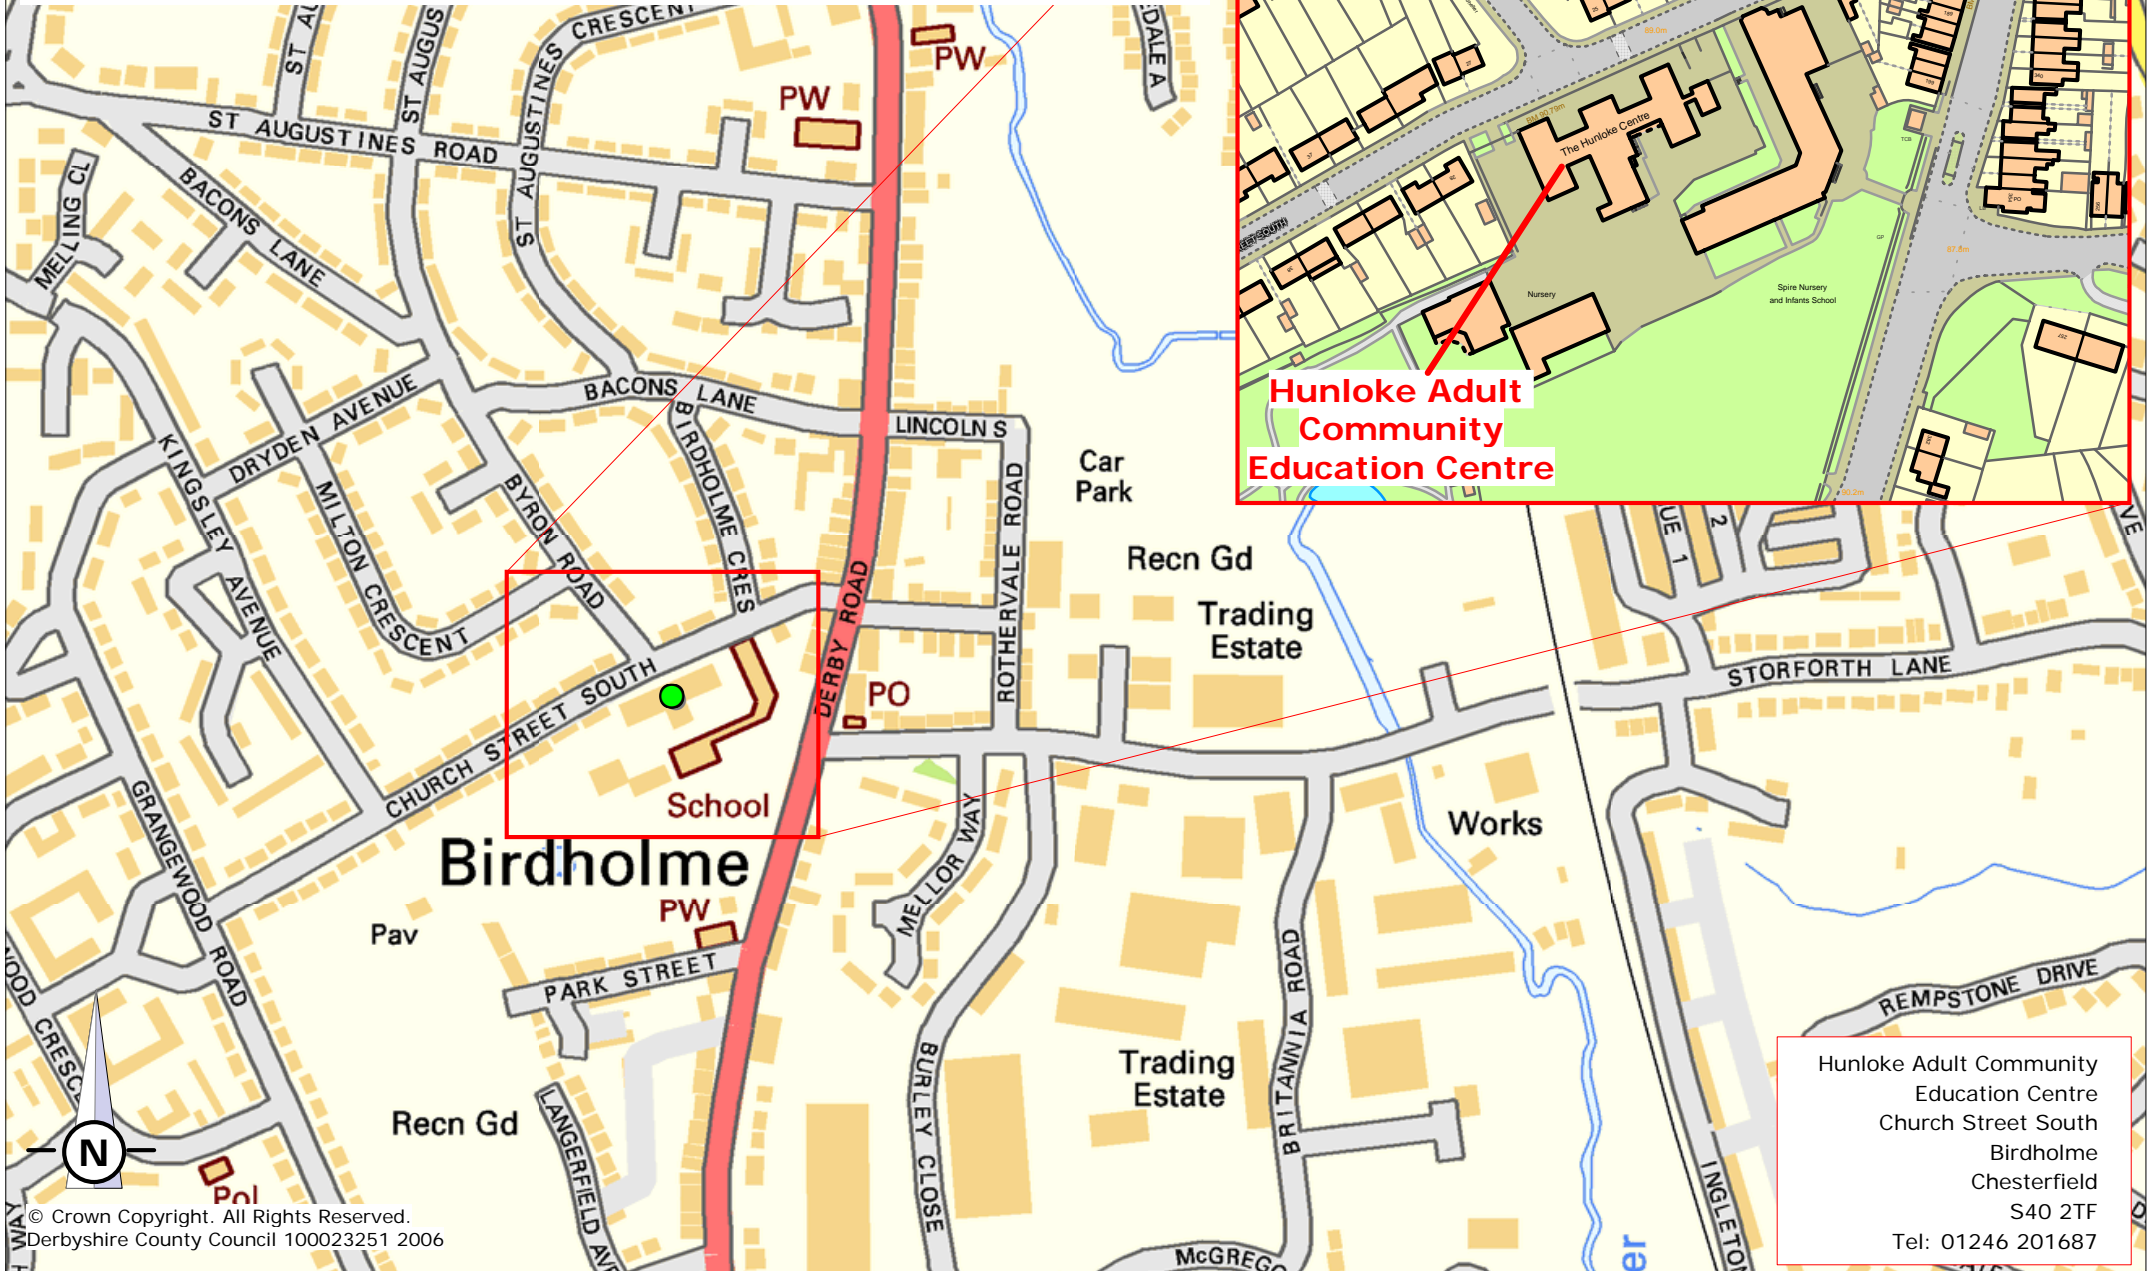

**DERBYSHIRE COUNTY COUNCIL  
HUNLOKE ADULT COMMUNITY  
EDUCATION CENTRE MAP**

**Hunloke Adult  
Community  
Education Centre**

Hunloke Adult Community  
Education Centre  
Church Street South  
Birdholme  
Chesterfield  
S40 2TF  
Tel: 01246 201687

**Birdholme**

School

The Hunloke Centre  
Nursery  
Spire Nursery and Infants School