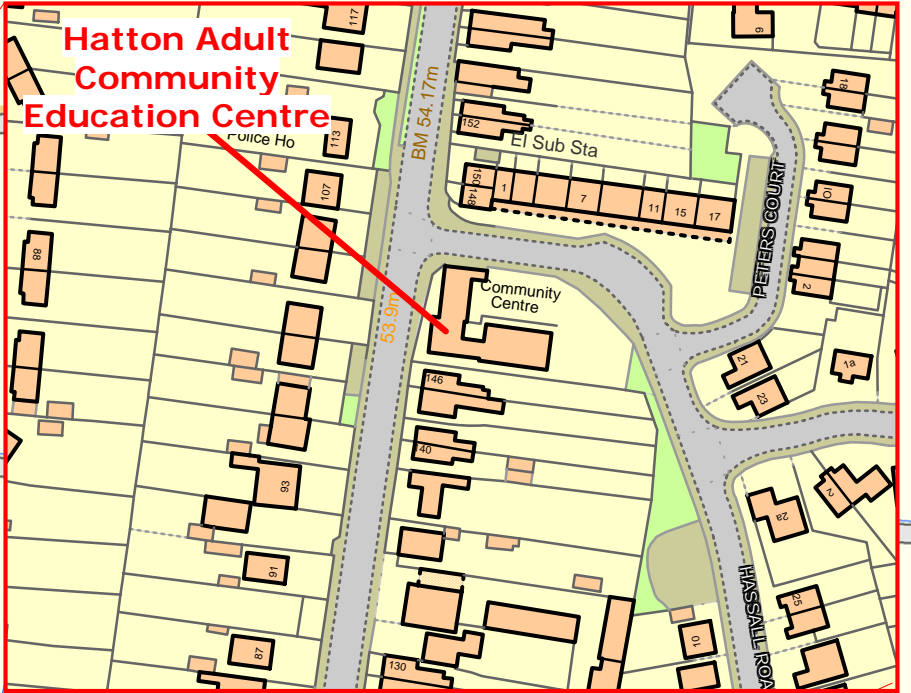

DERBYSHIRE COUNTY COUNCIL HATTON ADULT COMMUNITY EDUCATION CENTRE MAP

Hatton Adult Community
Education Centre
148 Station Road
Hatton
DE65 5EH
Tel: 01283 521237