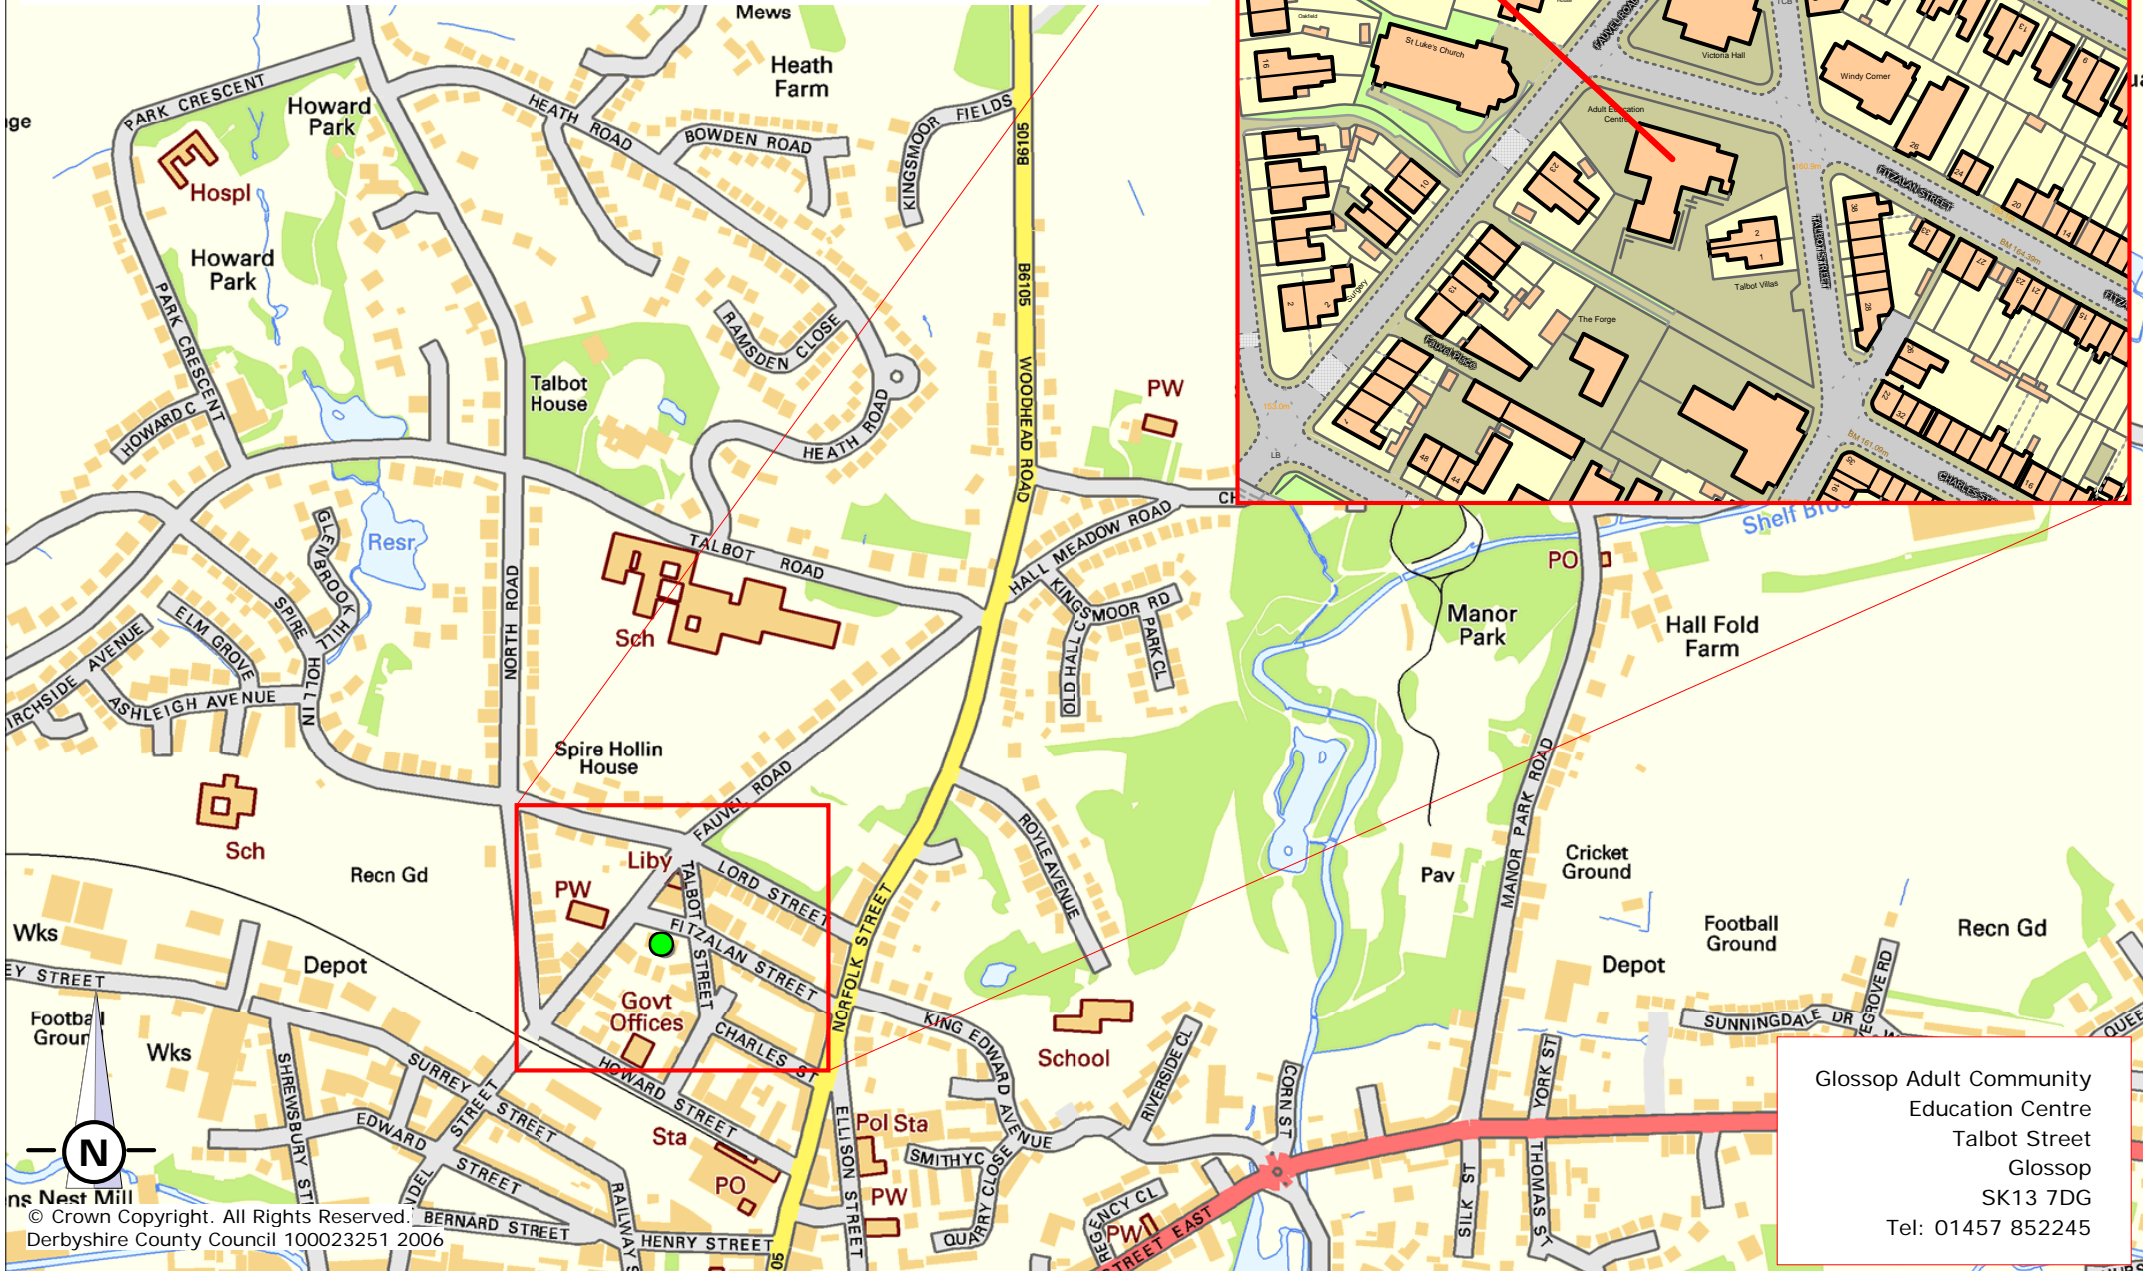

**DERBYSHIRE COUNTY COUNCIL
GLOSSOP ADULT COMMUNITY
EDUCATION CENTRE MAP**

Glossop Adult Community
Education Centre
Talbot Street
Glossop
SK13 7DG
Tel: 01457 852245