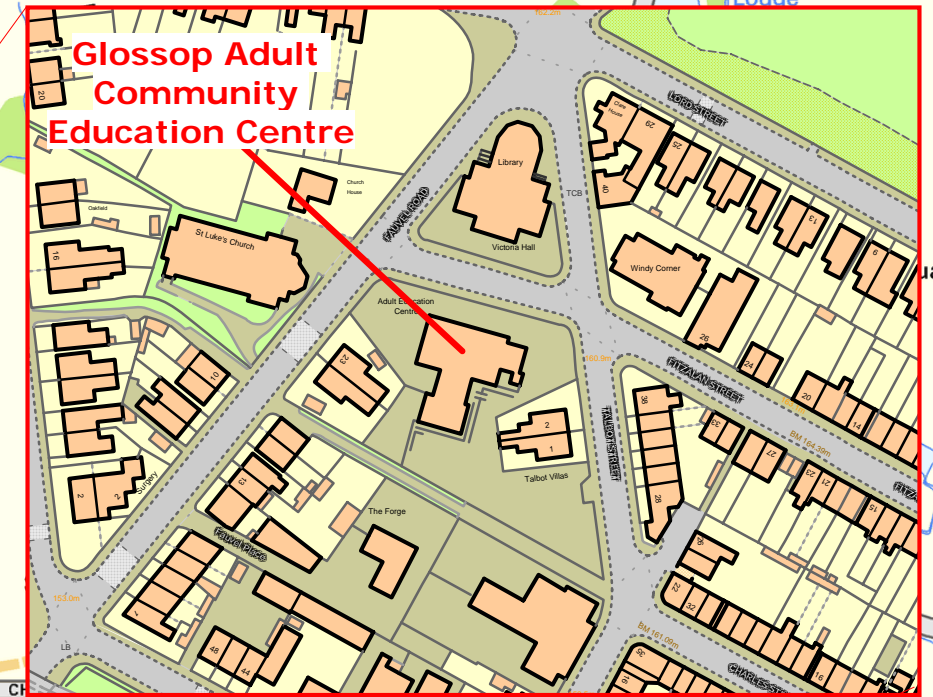

**DERBYSHIRE COUNTY COUNCIL
GLOSSOP ADULT COMMUNITY
EDUCATION CENTRE MAP**

Glossop Adult Community
Education Centre
Talbot Street
Glossop
SK13 7DG
Tel: 01457 852245