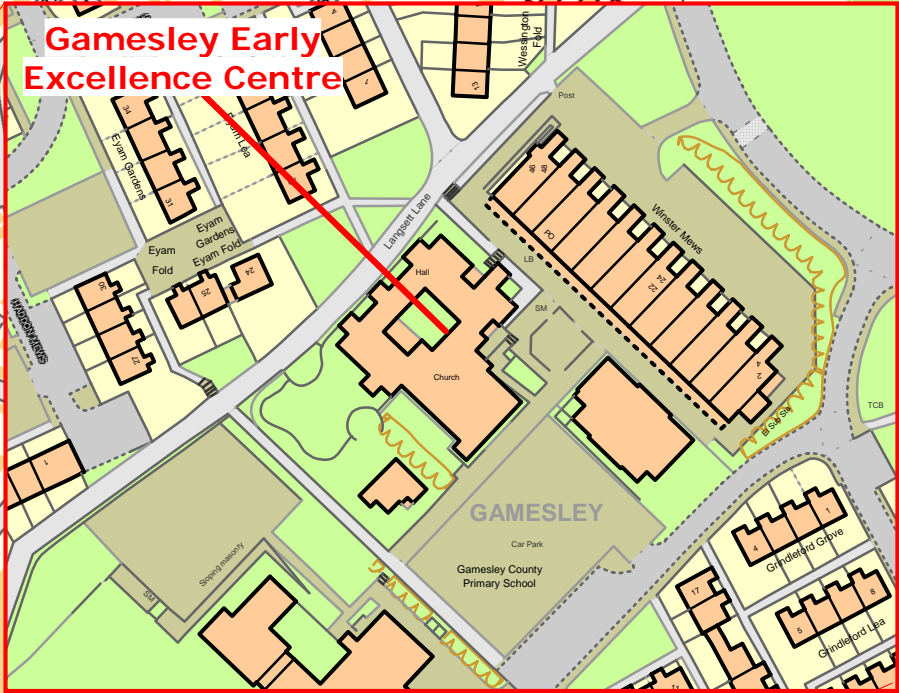

**DERBYSHIRE COUNTY COUNCIL
GAMESLEY EARLY EXCELLENCE
CENTRE MAP**

Gamesley Early Excellence Centre
Winster Mews
Gamesley
Glossop
SK13 0LU
Tel: 01457 728950