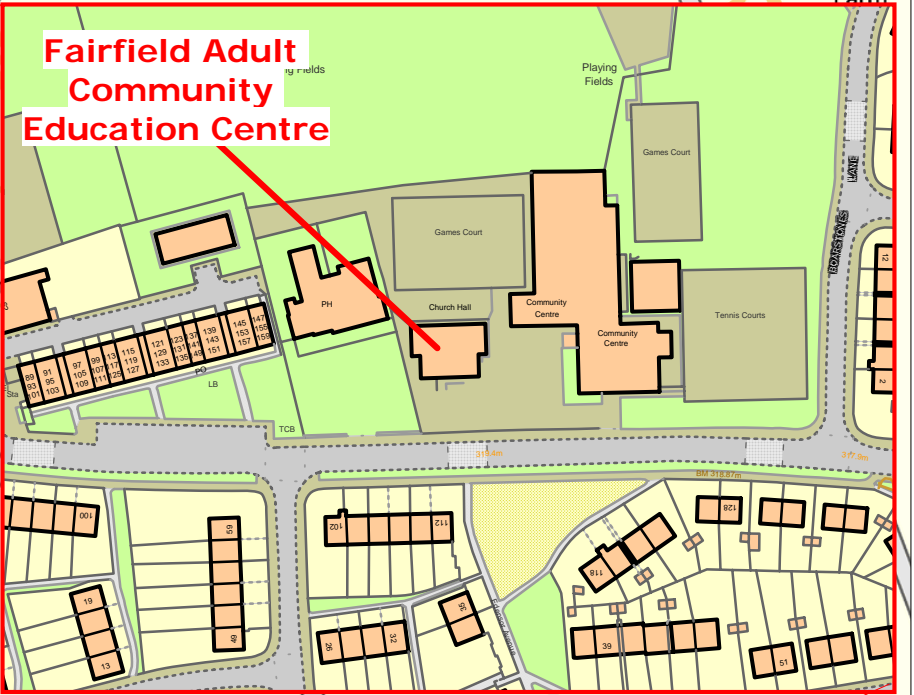

DERBYSHIRE COUNTY COUNCIL FAIRFIELD ADULT COMMUNITY EDUCATION CENTRE MAP

Fairfield Adult Community
Education Centre
Victoria Park Road
Buxton
SK17 7PE
Tel: 01298 27773