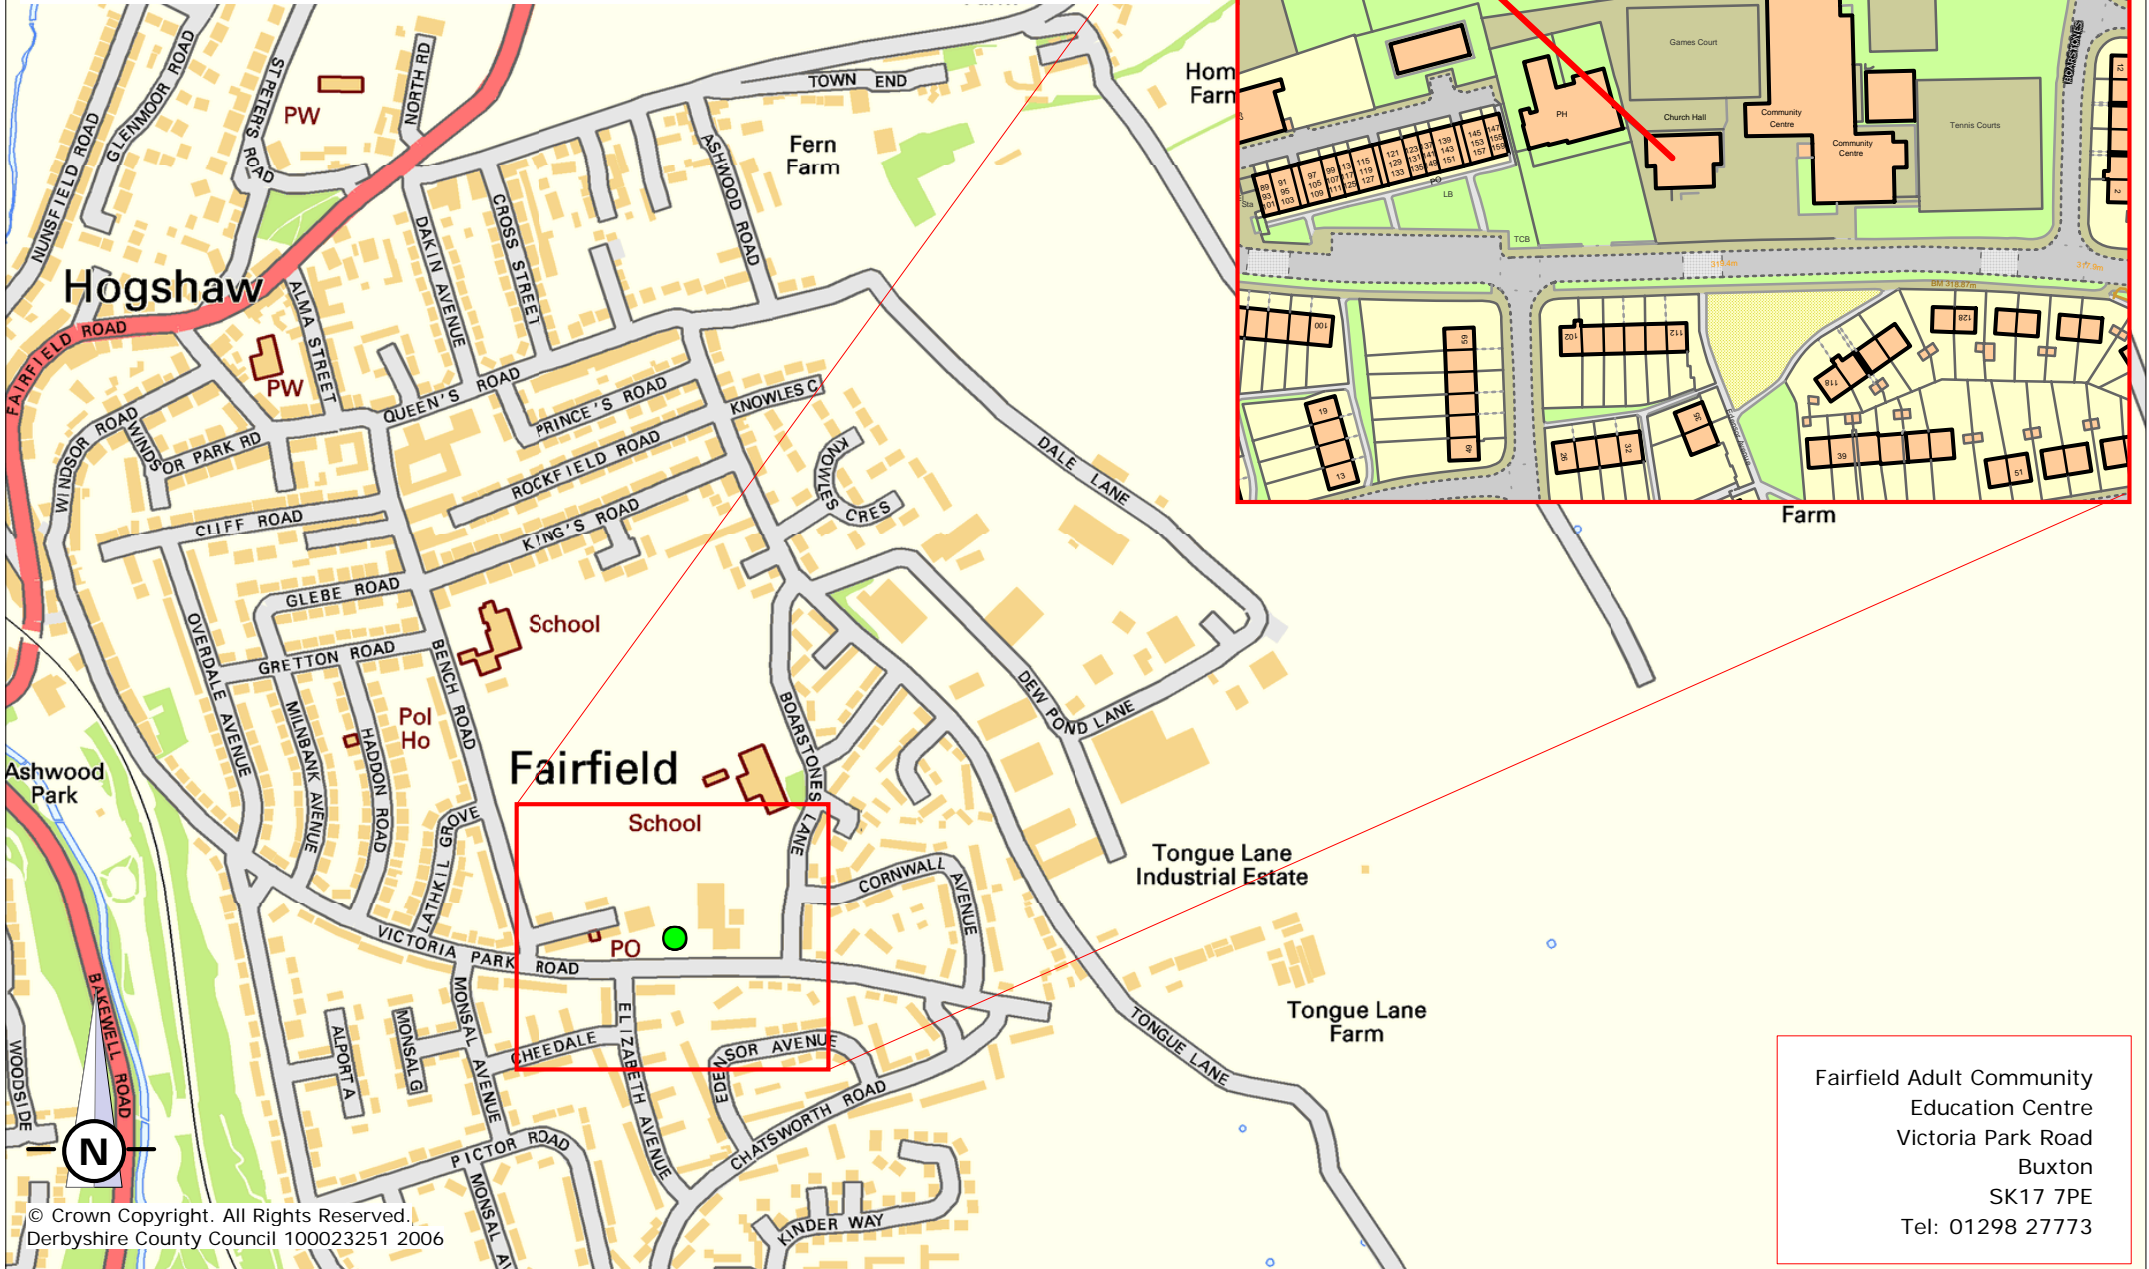

DERBYSHIRE COUNTY COUNCIL FAIRFIELD ADULT COMMUNITY EDUCATION CENTRE MAP

Fairfield Adult Community
Education Centre
Victoria Park Road
Buxton
SK17 7PE
Tel: 01298 27773