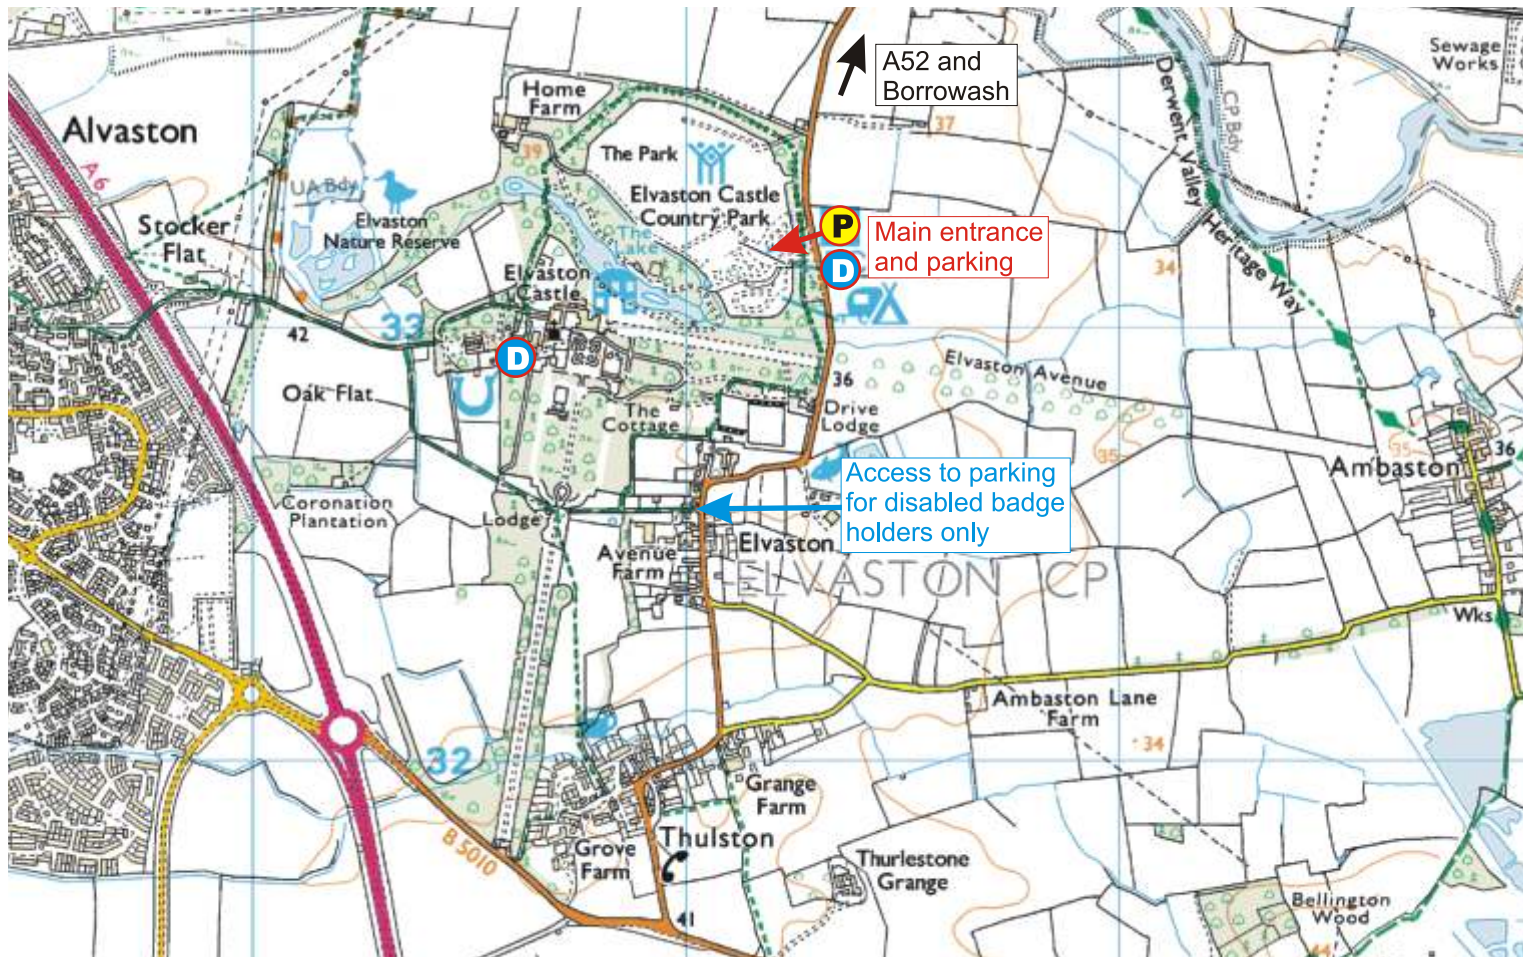

Elvaston Castle Country Park

Information about the park

DERBYSHIRE
County Council
Improving life for local people

Elvaston Castle Country Park,
Borrowwash Road, Elvaston, Derby DE72 3EP
Tel: 01629 533870 www.derbyshire.gov.uk

How to find us

The main entrance to the country park is signposted from the A6005 Nottingham Road and the B5010 Borrowwash Road.

P Parking **D** Parking for disabled badge holders only

© Crown copyright and database rights 2012. Ordnance Survey 100023251.