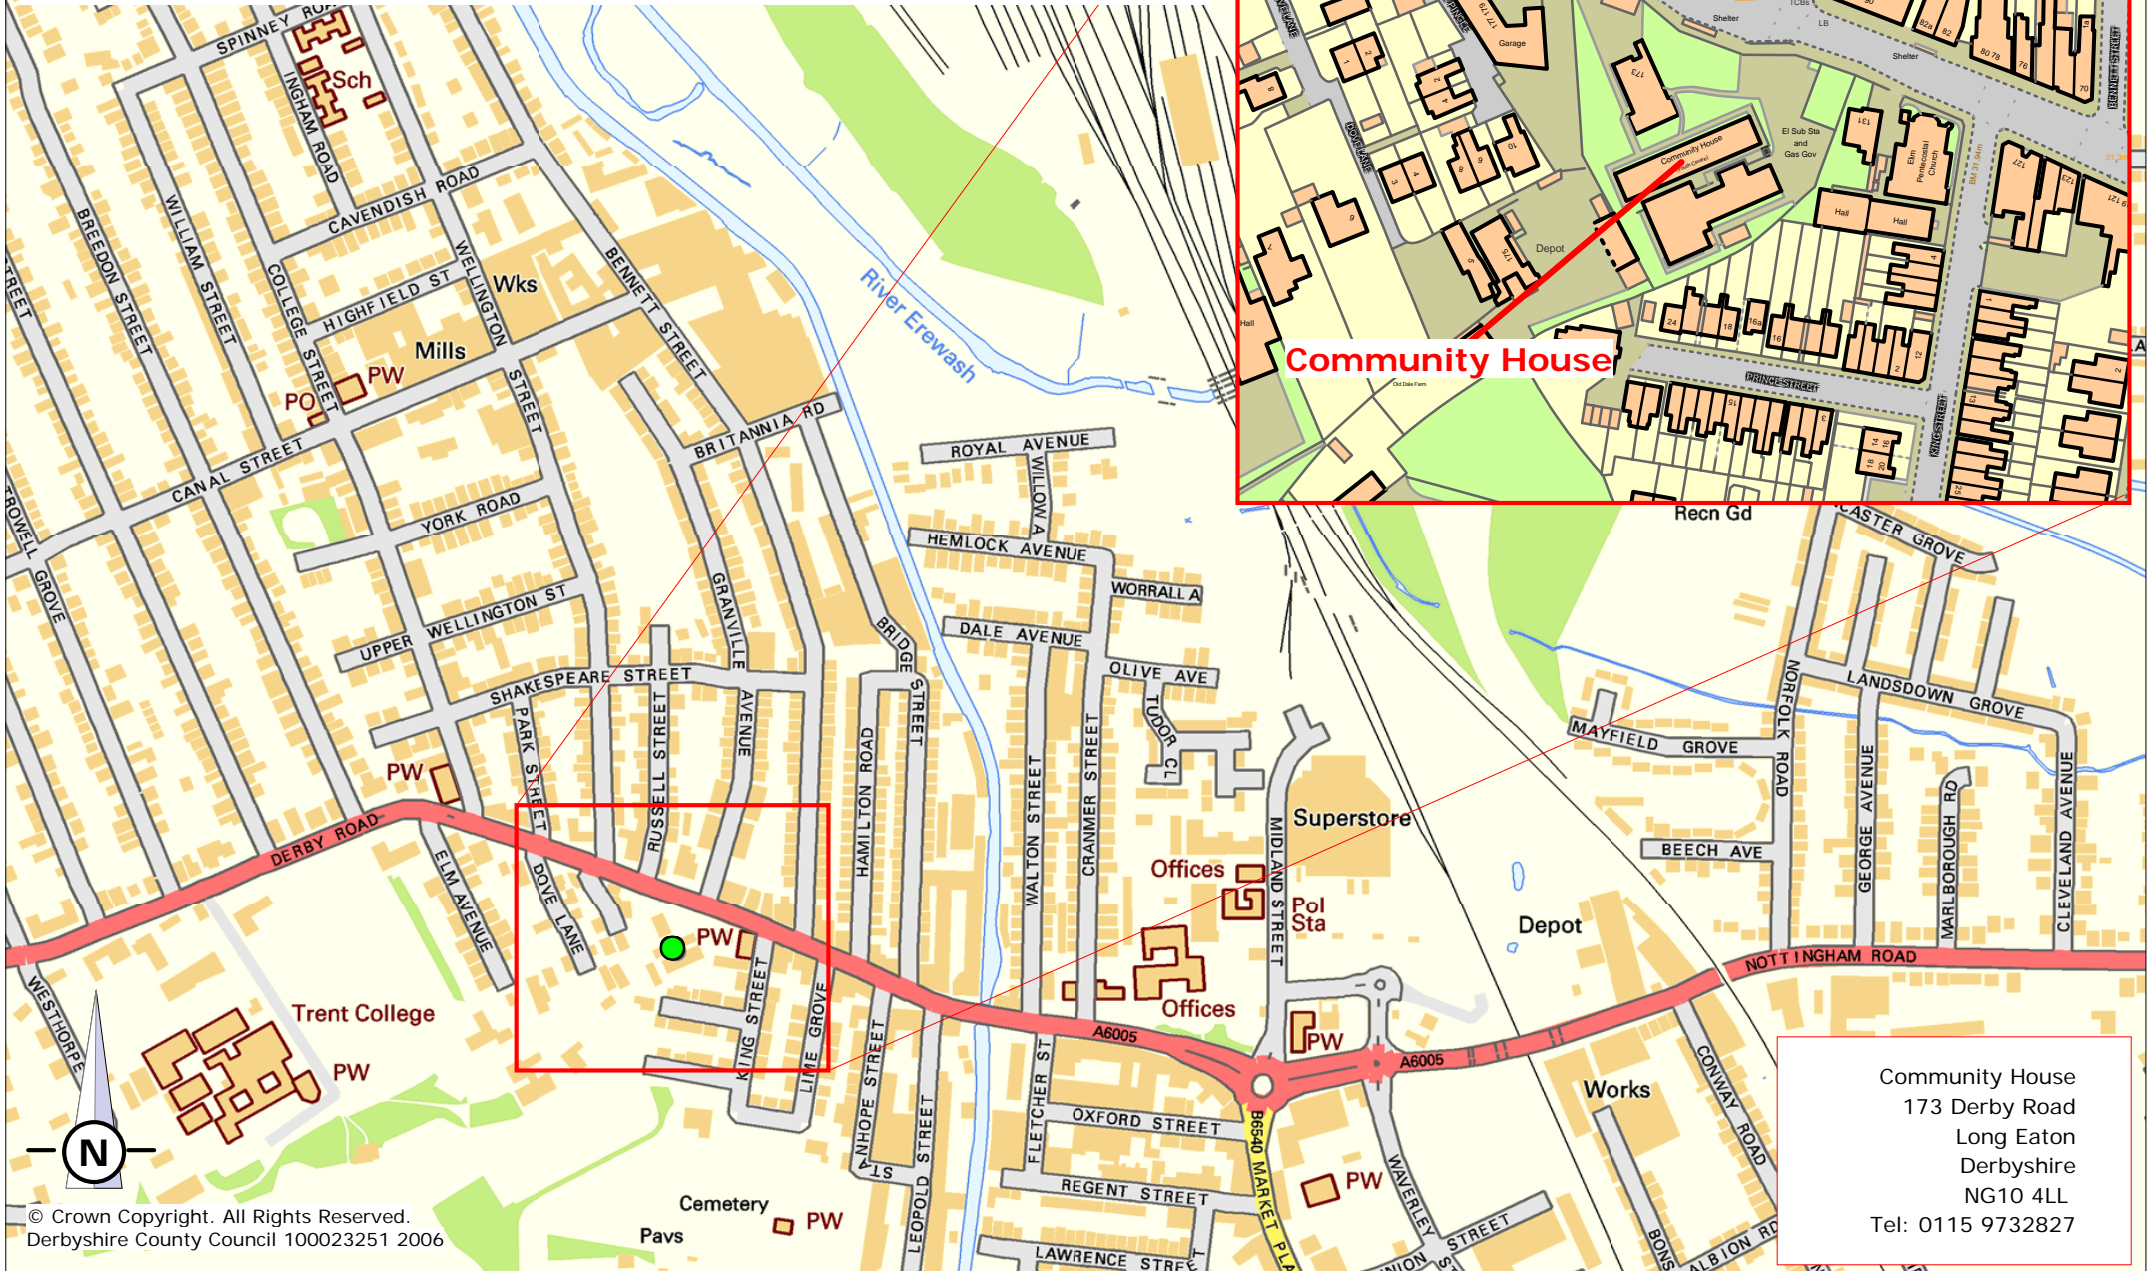

# DERBYSHIRE COUNTY COUNCIL COMMUNITY HOUSE MAP

**Community House**

Community House  
173 Derby Road  
Long Eaton  
Derbyshire  
NG10 4LL  
Tel: 0115 9732827