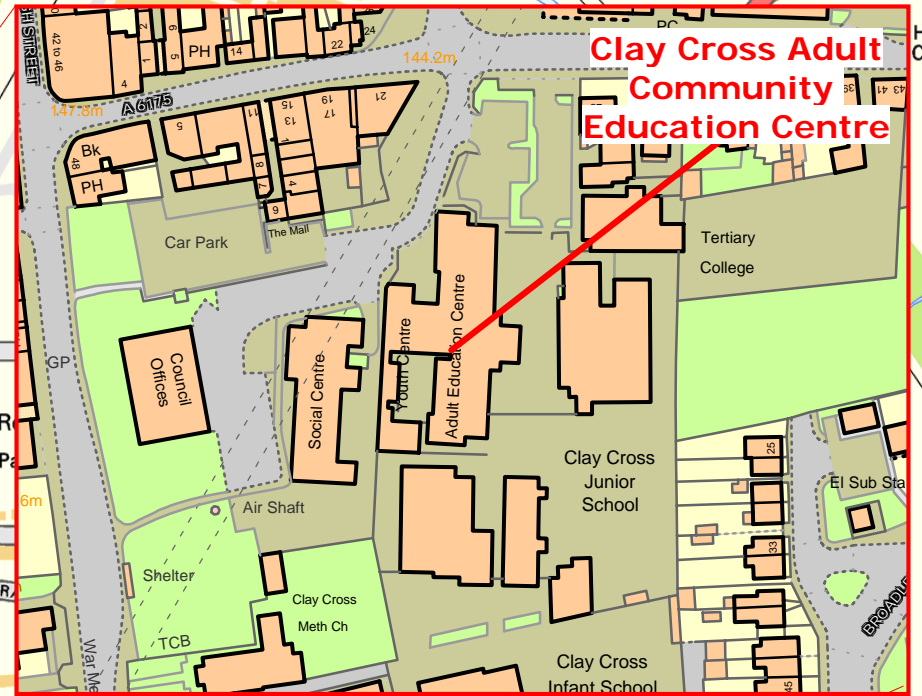

**DERBYSHIRE COUNTY COUNCIL
CLAY CROSS ADULT COMMUNITY
EDUCATION CENTRE MAP**

**Clay Cross Adult
Community
Education Centre**

Clay Cross Adult Community
Education Centre
Market Street
Clay Cross
Chesterfield
S45 9JE
Tel: 01246 862383