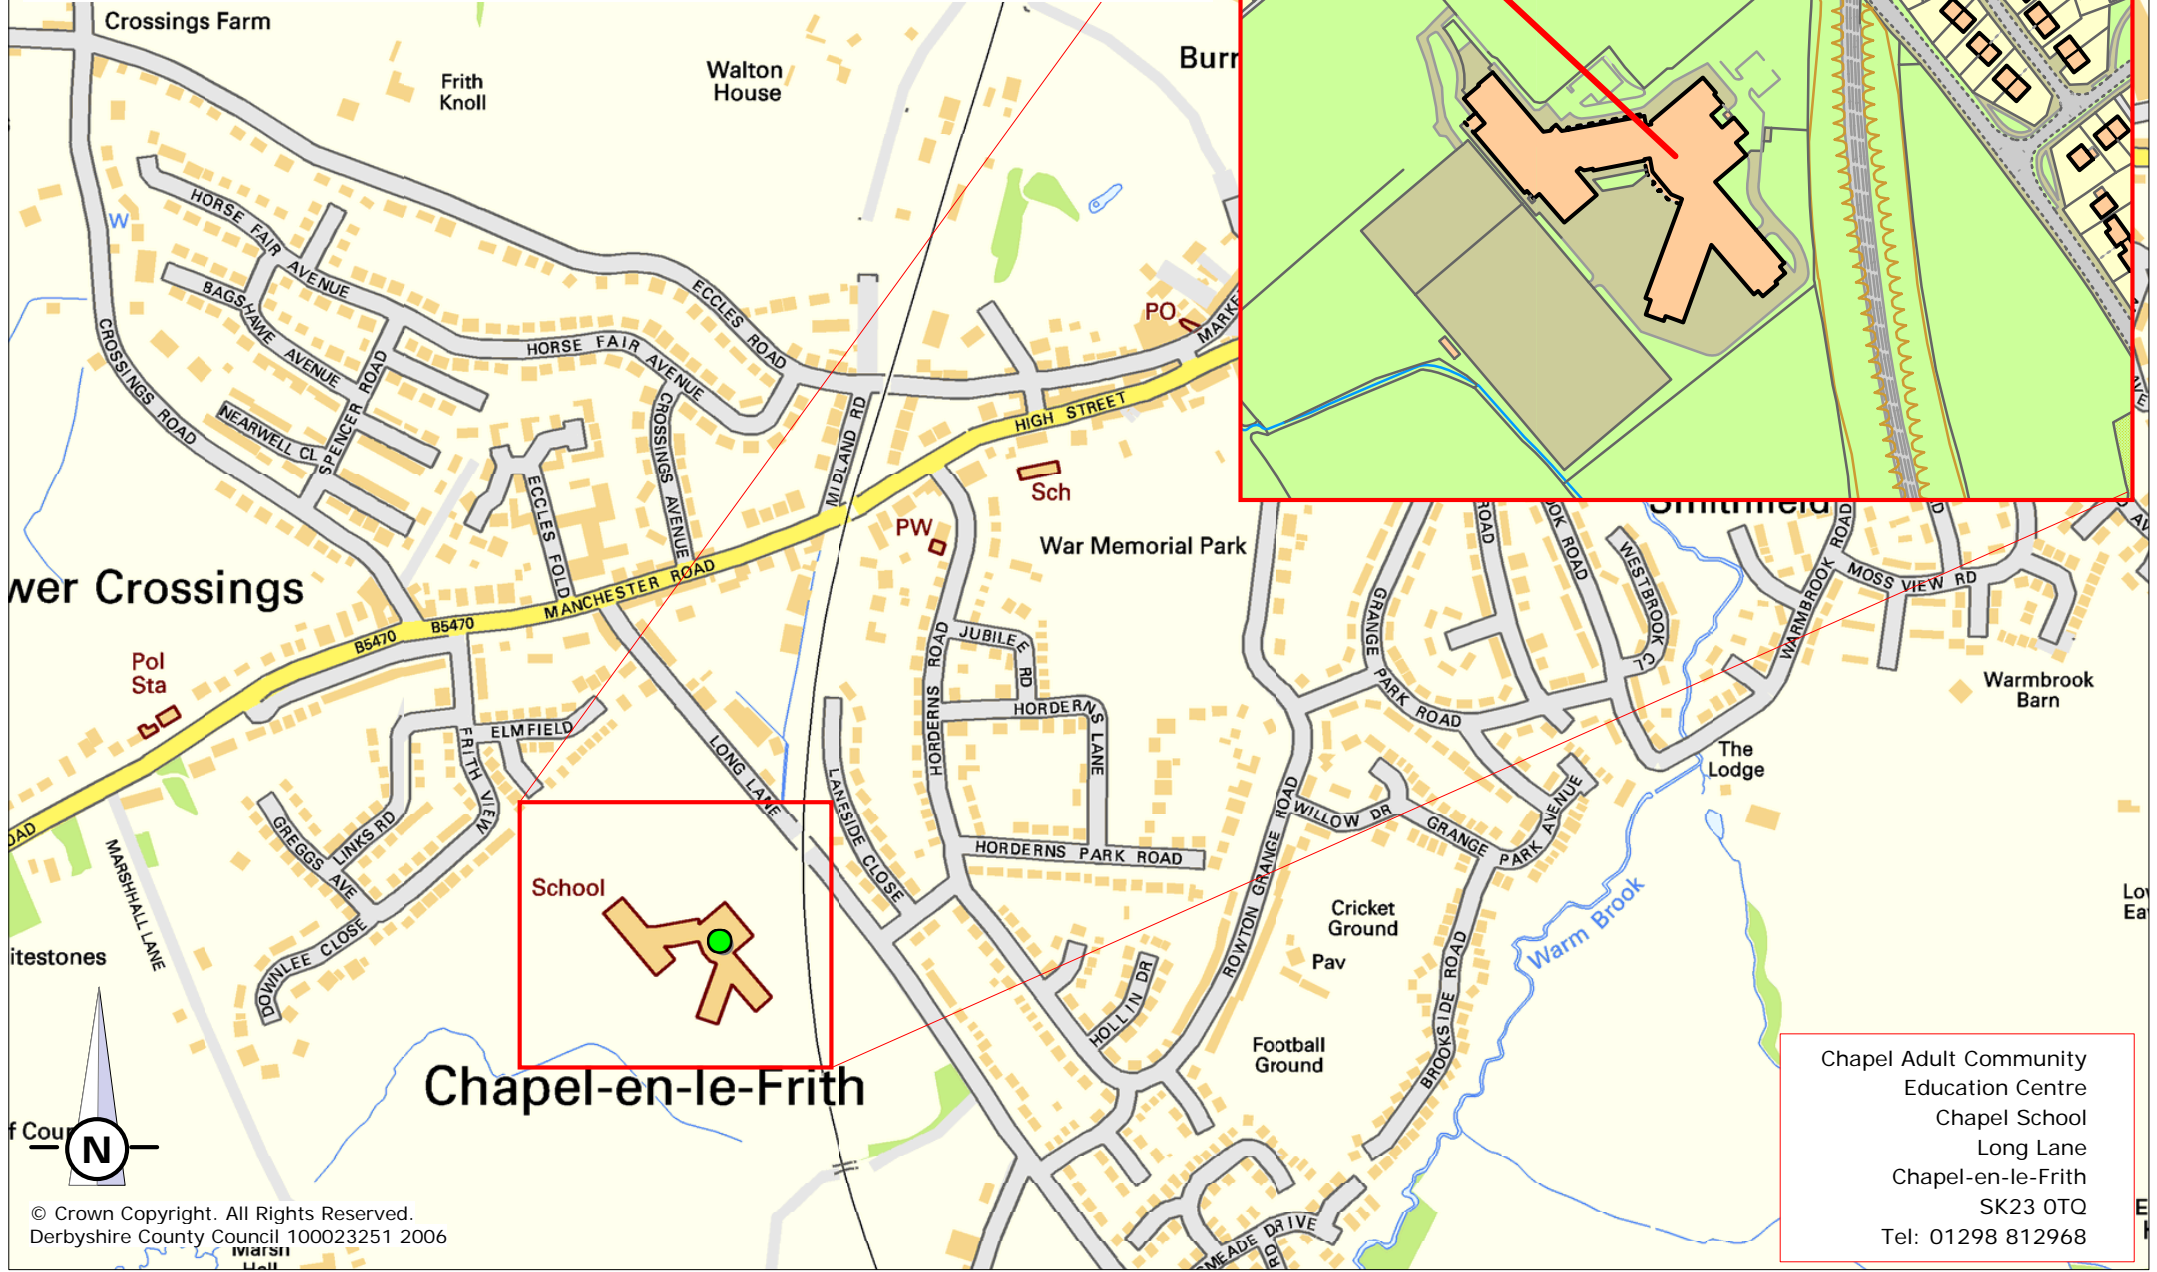

**DERBYSHIRE COUNTY COUNCIL
CHAPEL ADULT COMMUNITY
EDUCATION CENTRE MAP**

**Chapel Adult
Community
Education Centre**

School

Chapel Adult Community
Education Centre
Chapel School
Long Lane
Chapel-en-le-Frith
SK23 0TQ
Tel: 01298 812968