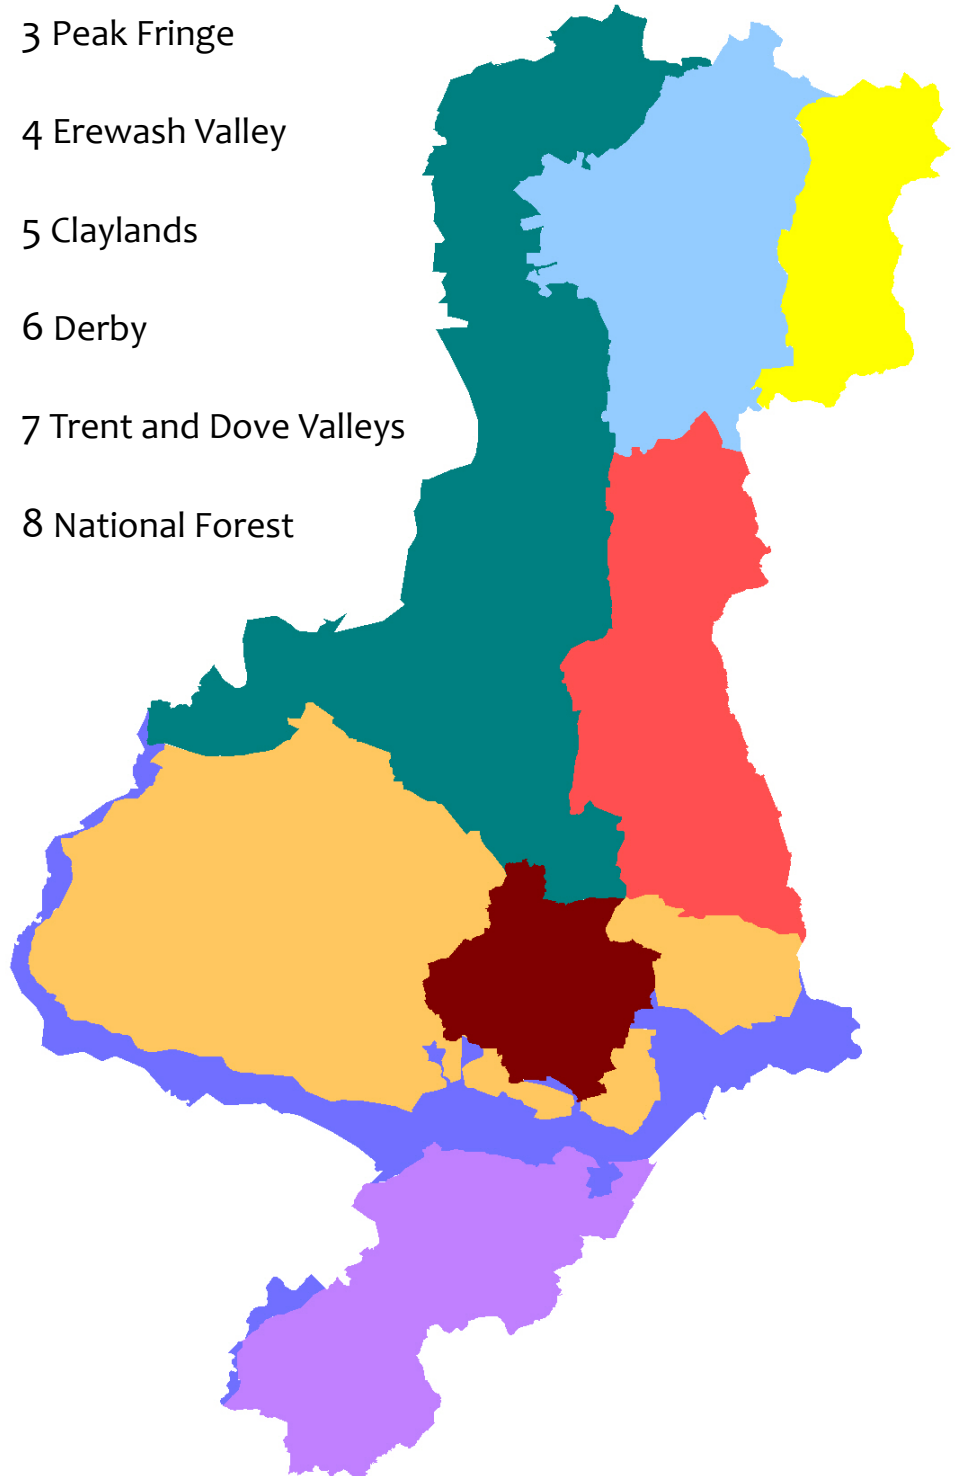

Lowland Derbyshire Action Areas

Lowland Derbyshire LBAP

Click links:

1 Magnesian Limestone

2 Rother and Doe Lea Valleys

3 Peak Fringe

4 Erewash Valley

5 Claylands

6 Derby

7 Trent and Dove Valleys

8 National Forest

“For me, the real truth, the real truth about wildlife is as much as that wildlife depends upon us, we depend upon it. And therefore I think we’ve got to get it right, and we ought to do it now.”