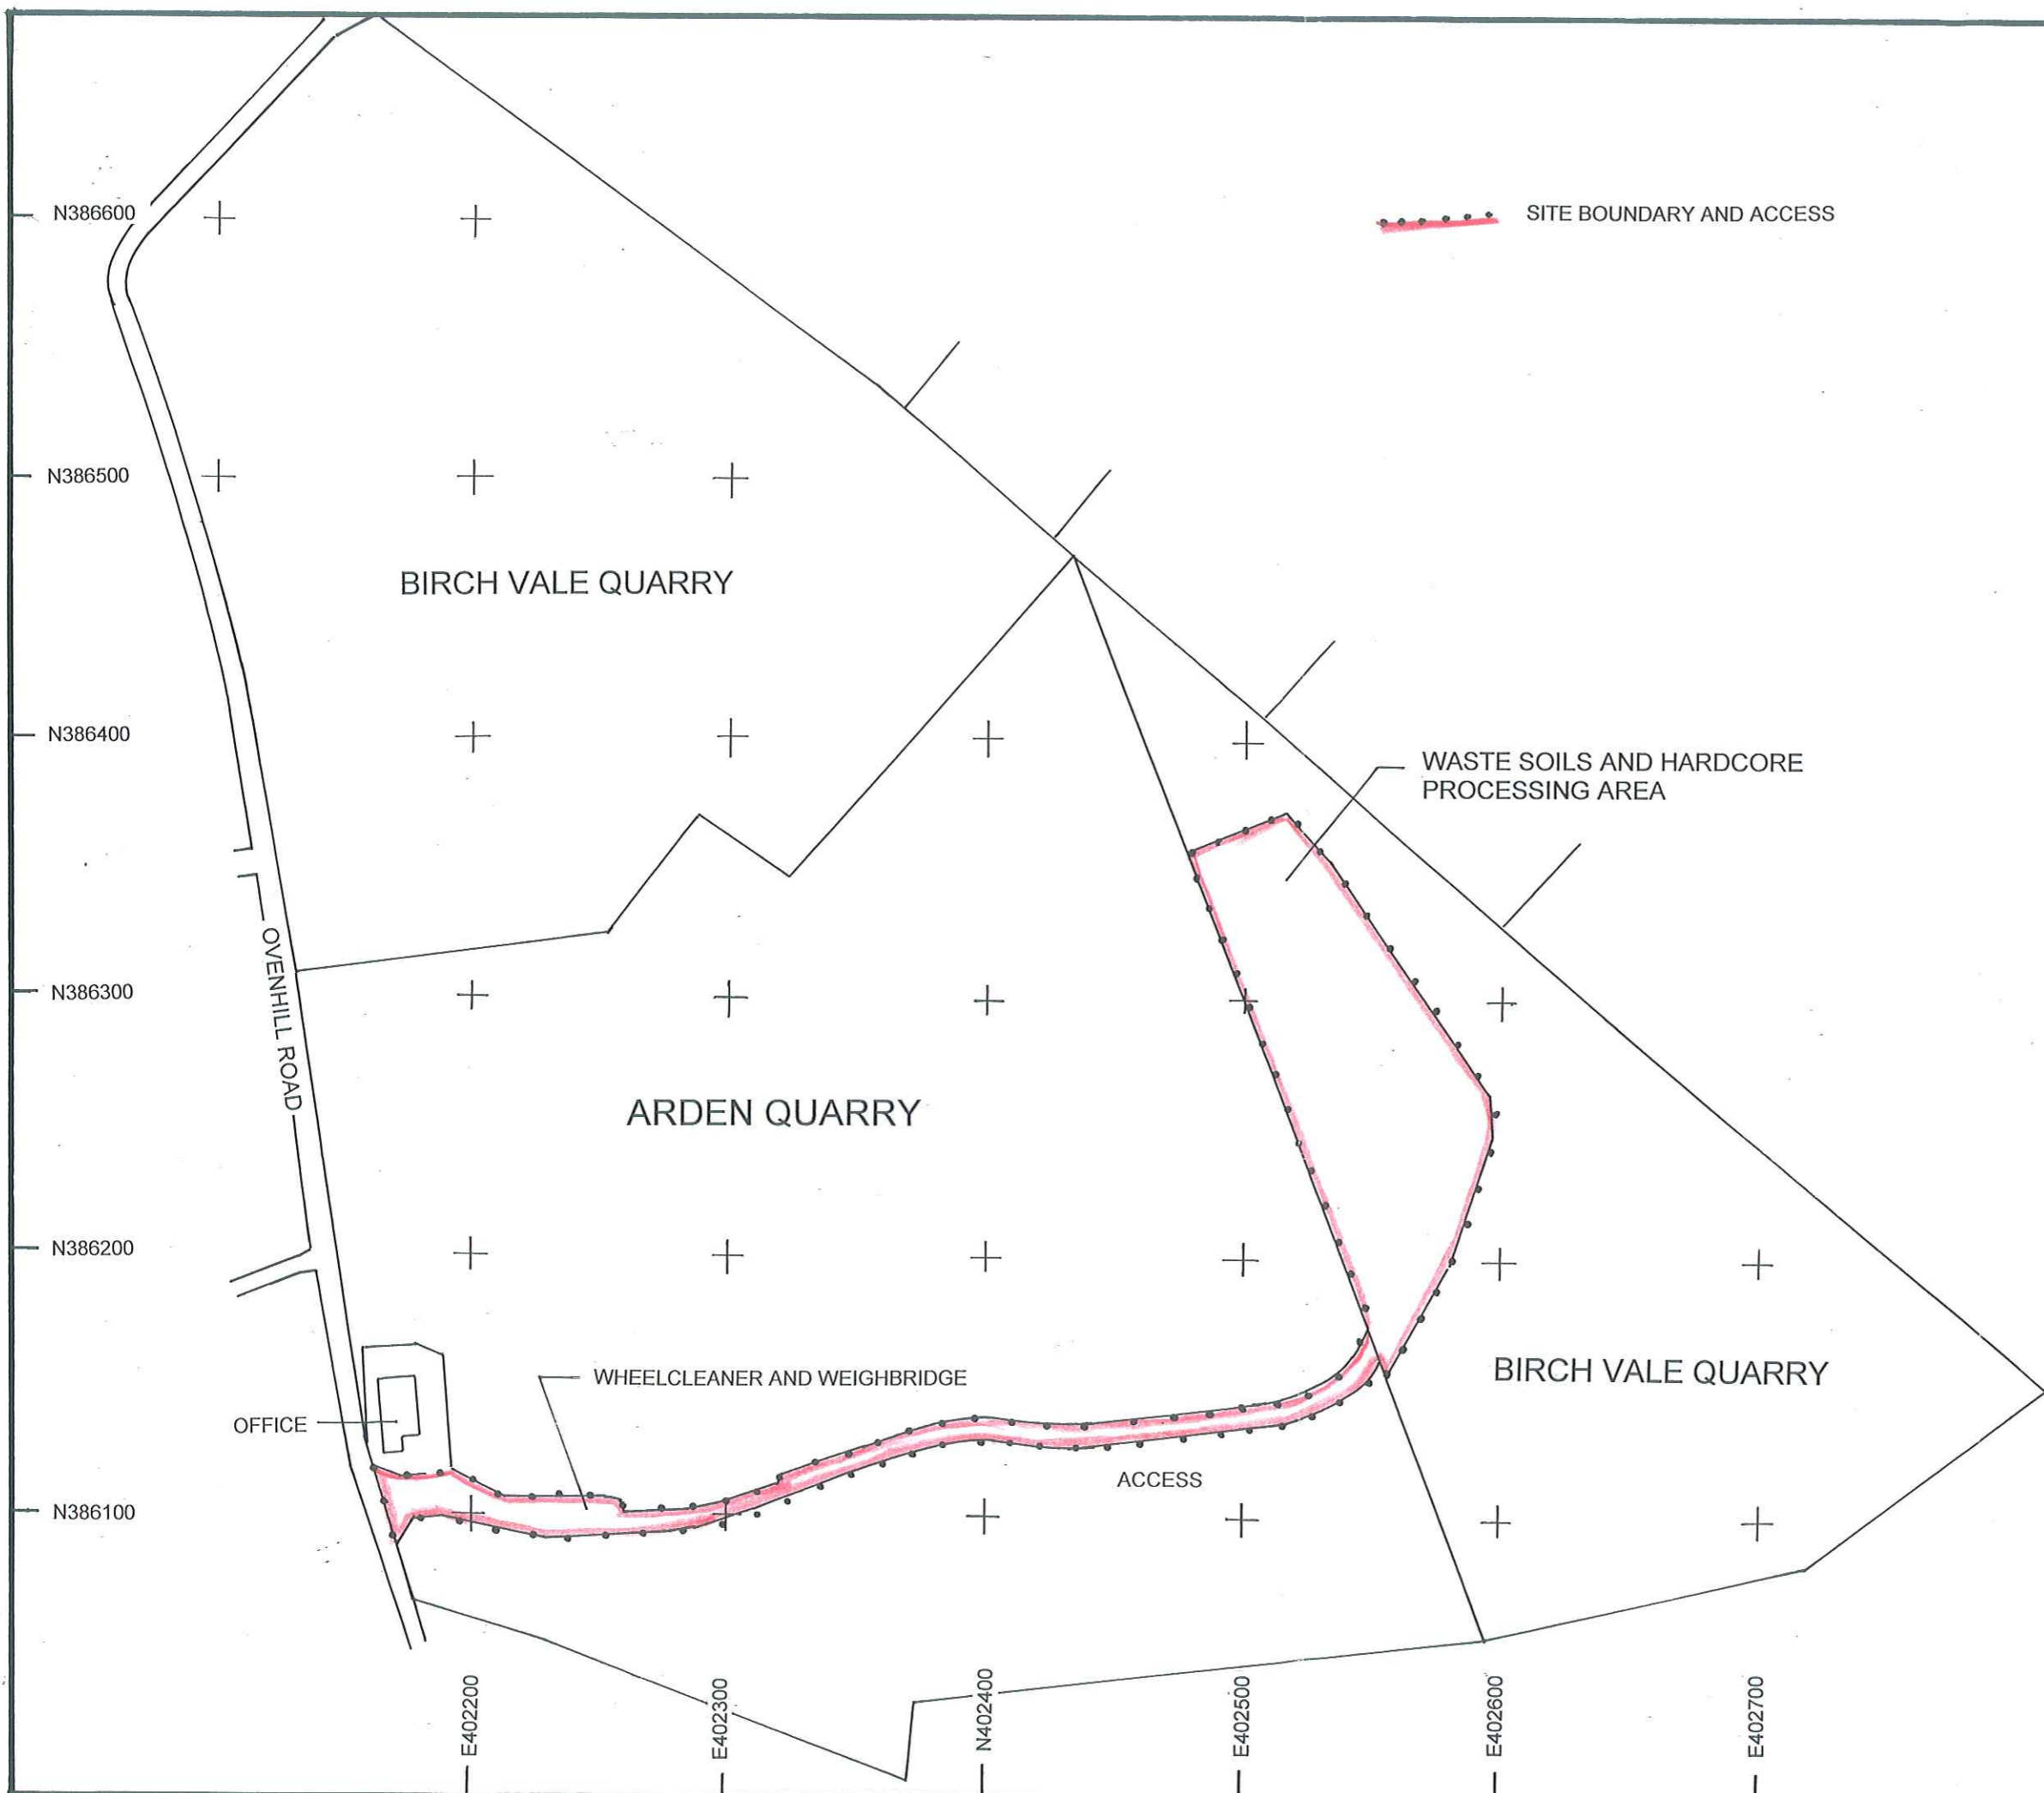

 SITE BOUNDARY AND ACCESS

OakbayDesign
29 Bradford Road Eccles Manchester M30 9FF UK
Tel: +44 (0)161 707 0058 Fax: +44 (0)161 707 8105

Job Title
BIRCH VALE AND ARDEN QUARRY
BIRCH VALE DERBYSHIRE

Drawing Title
PROCESSING AREA
LOCATION PLAN

Scale	1 : 2500	Date	AUGUST 2009
Drawing No.	D056 - 505	Rev.	

All dimensions must be checked on site and not scaled from this drawing